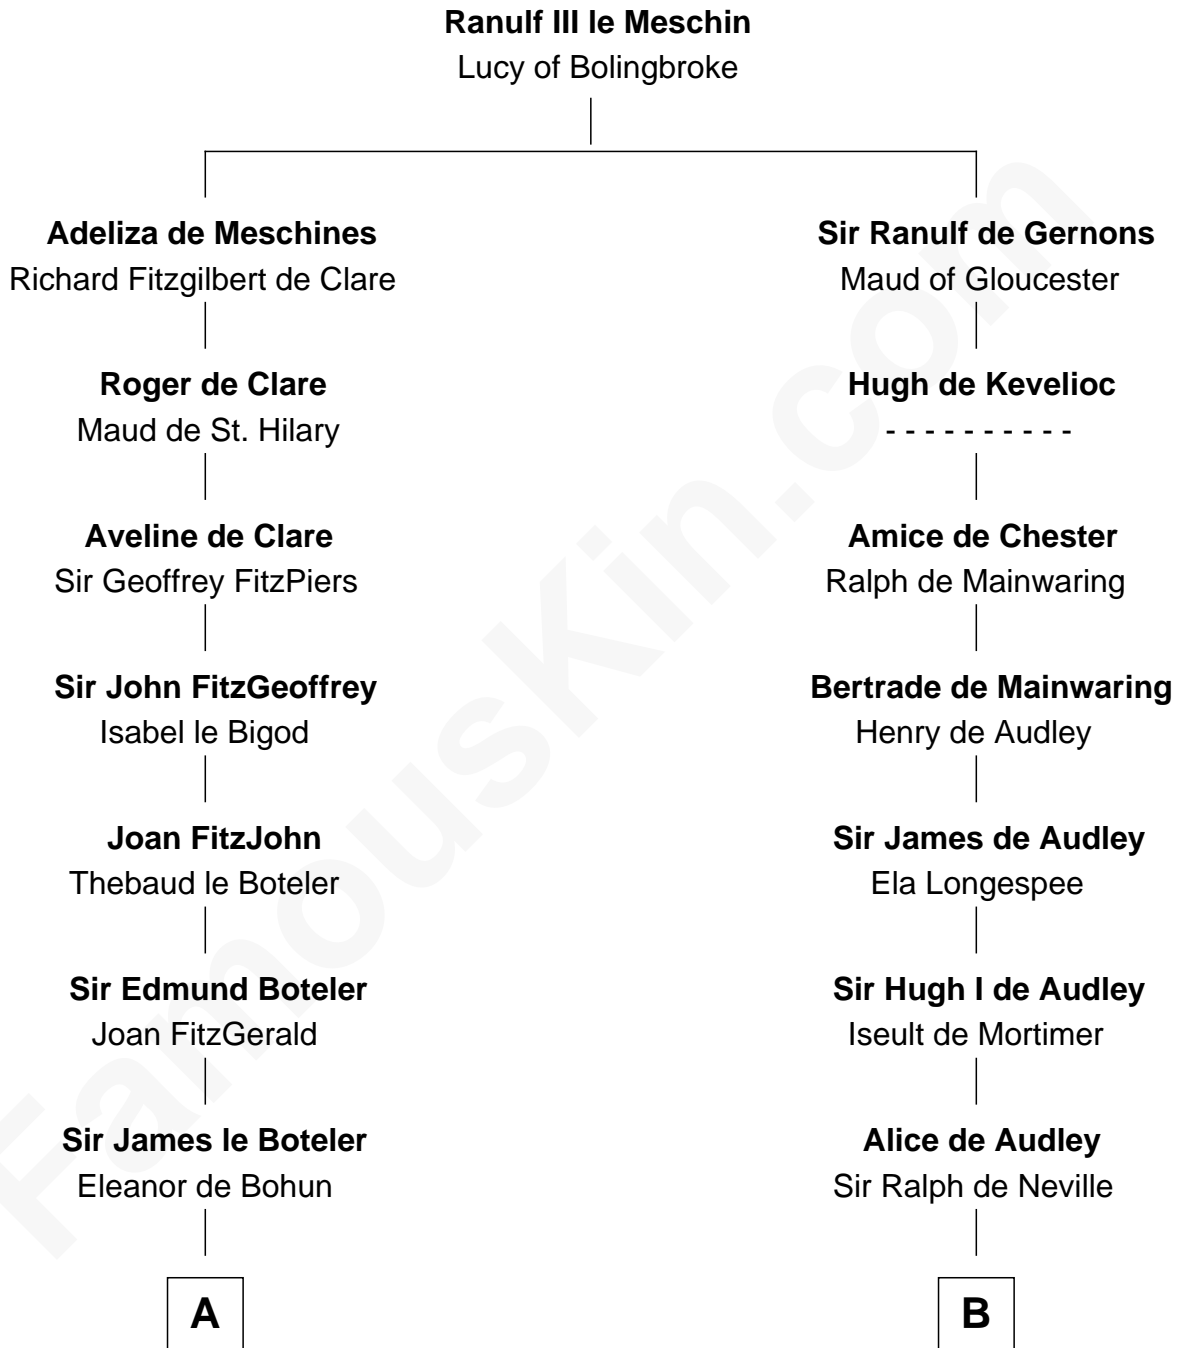

## Relationship Chart of

### Robert Treat Paine

*Signer of the Declaration of Independence*

12th cousin 9 times removed of

### King Henry VIII

*King of England*

**C**

—  
**Mary Launce**  
Rev. John Sherman

—  
**Abigail Sherman**  
Rev. Samuel Willard

—  
**Abigail Willard**  
Rev. Samuel Treat

—  
**Eunice Treat**  
Thomas Paine