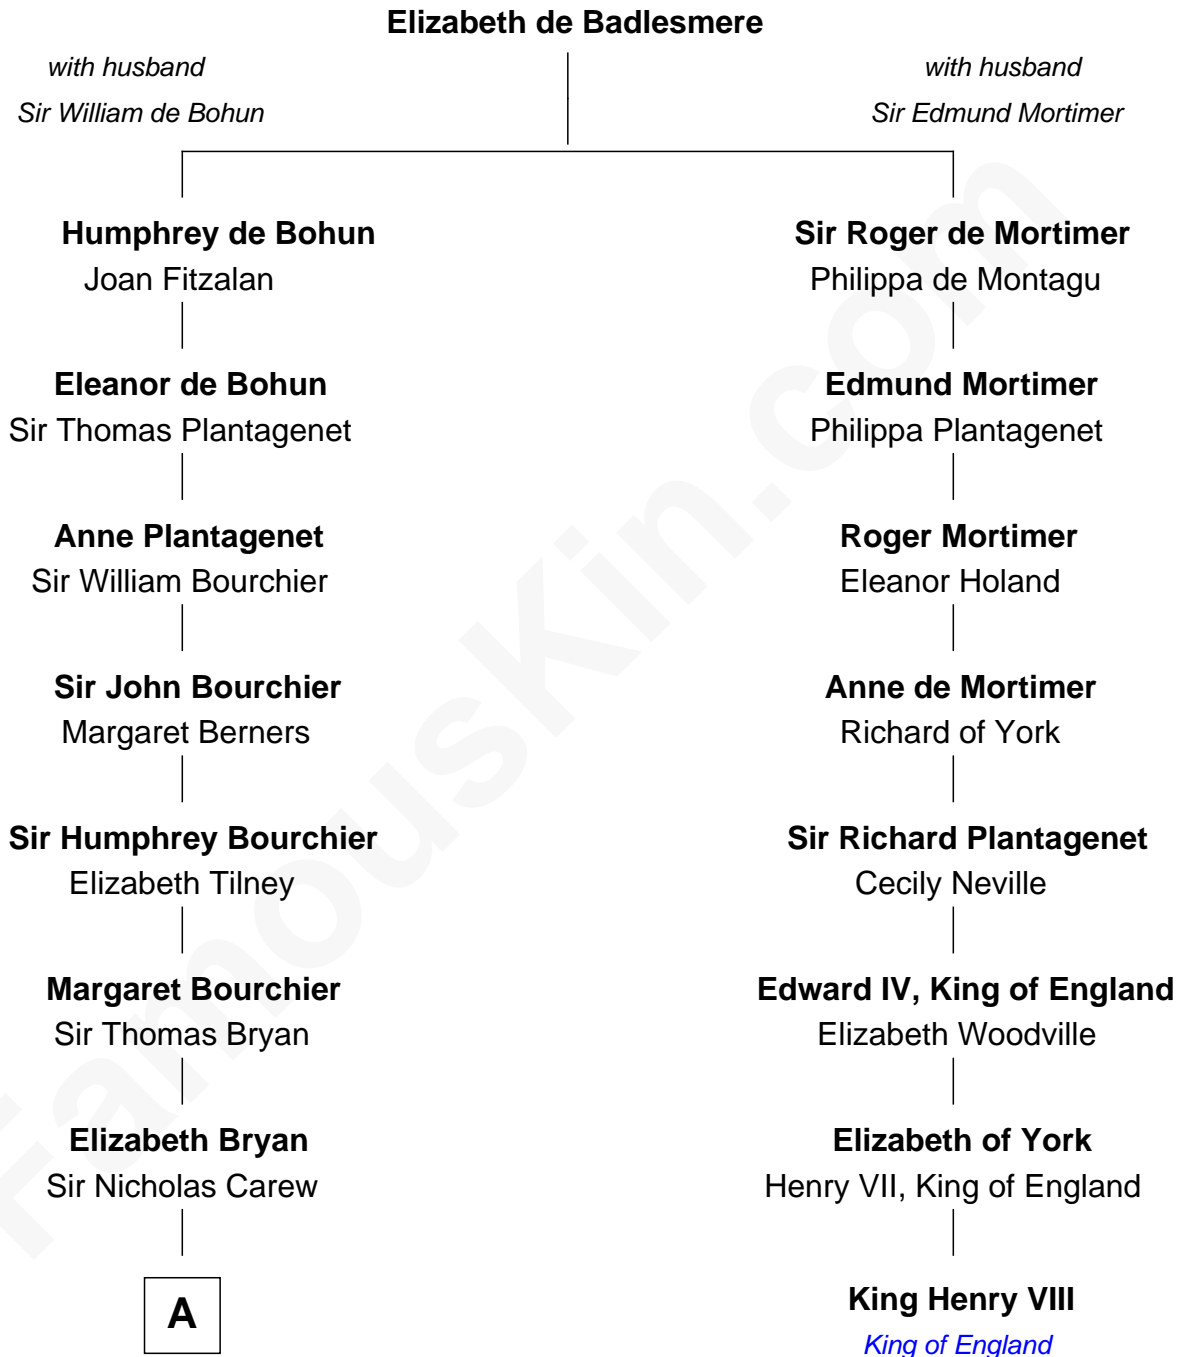

FamousKin.com

Relationship Chart of

Robert Treat Paine

Signer of the Declaration of Independence

7th cousin 7 times removed of

King Henry VIII
King of England

A

—
Mary Carew
Sir Arthur Darcy

—
Sir Edward Darcy
Elizabeth Astley

—
Isabella Darcy
John Launce

—
Mary Launce
Rev. John Sherman

—
Abigail Sherman
Rev. Samuel Willard

—
Abigail Willard
Rev. Samuel Treat

—
Eunice Treat
Thomas Paine

—
Robert Treat Paine