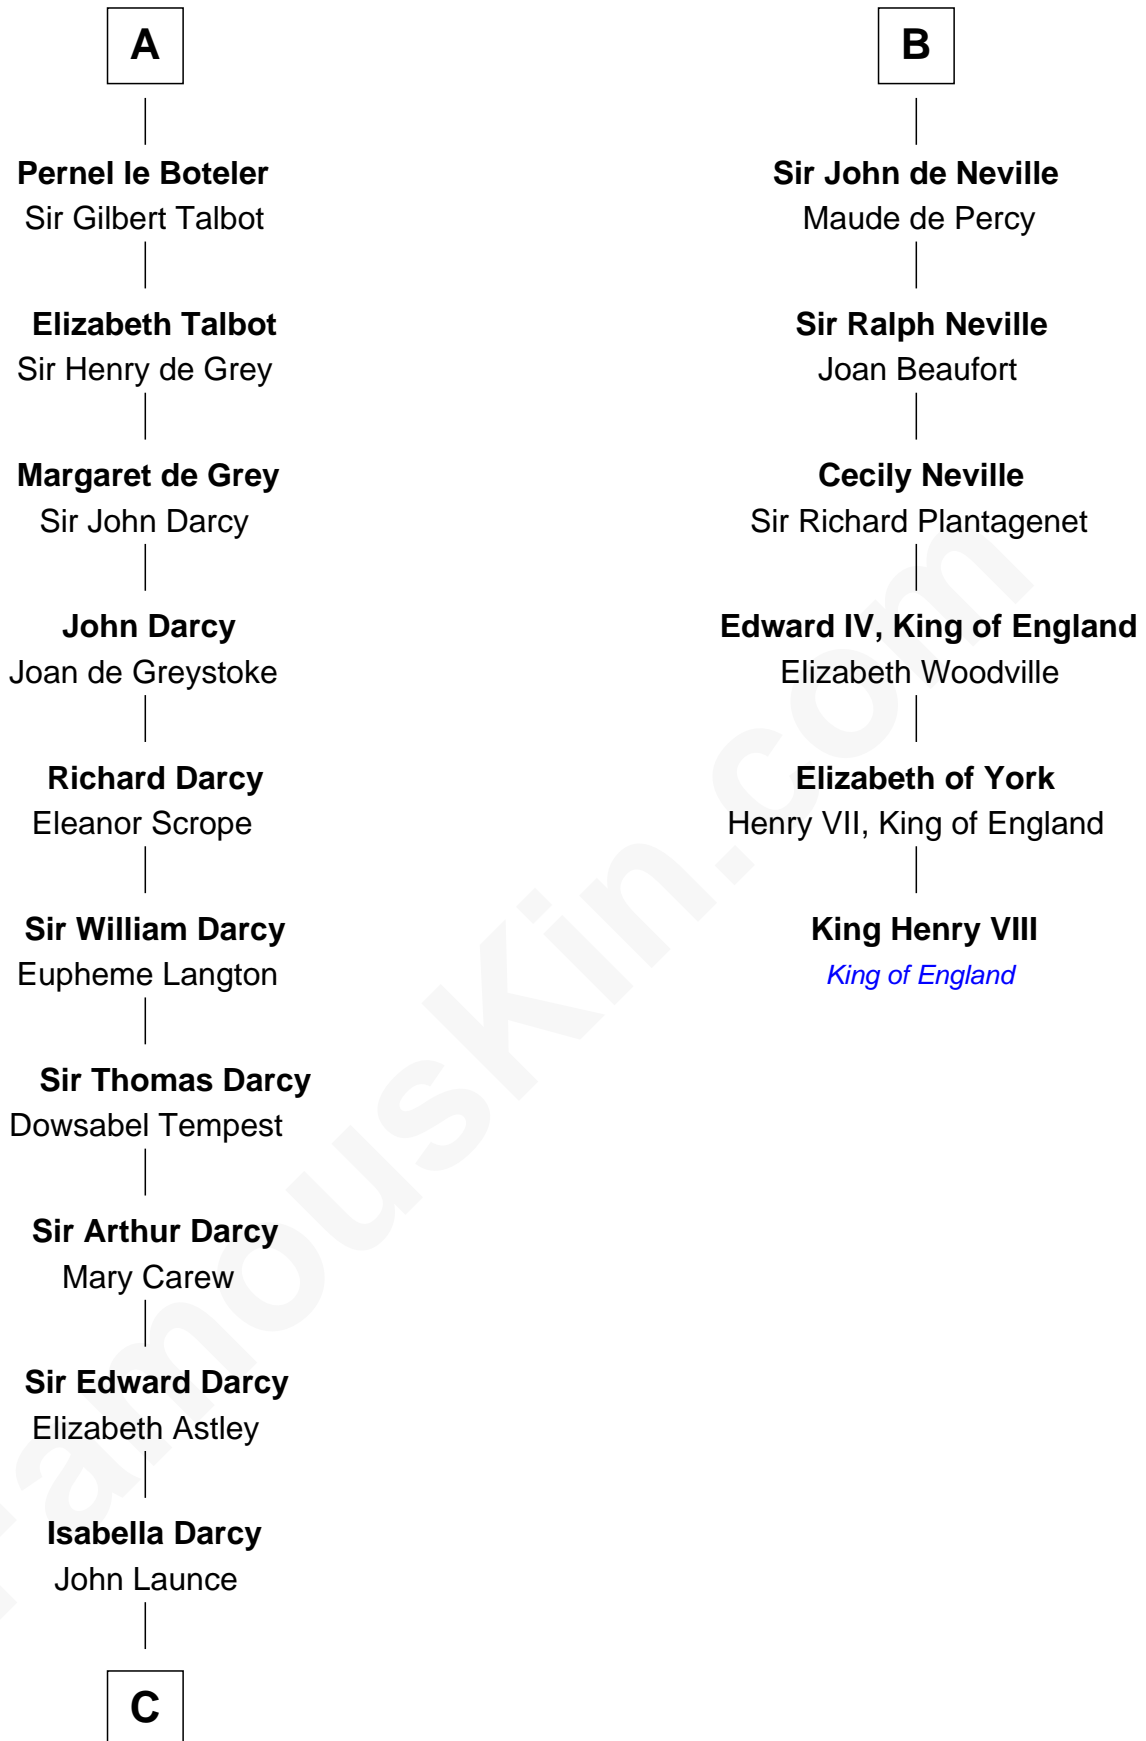

## Relationship Chart of

### Robert Treat Paine

*Signer of the Declaration of Independence*

12th cousin 9 times removed of

### King Henry VIII

*King of England*

**C**

—  
**Mary Launce**  
Rev. John Sherman

—  
**Abigail Sherman**  
Rev. Samuel Willard

—  
**Abigail Willard**  
Rev. Samuel Treat

—  
**Eunice Treat**  
Thomas Paine