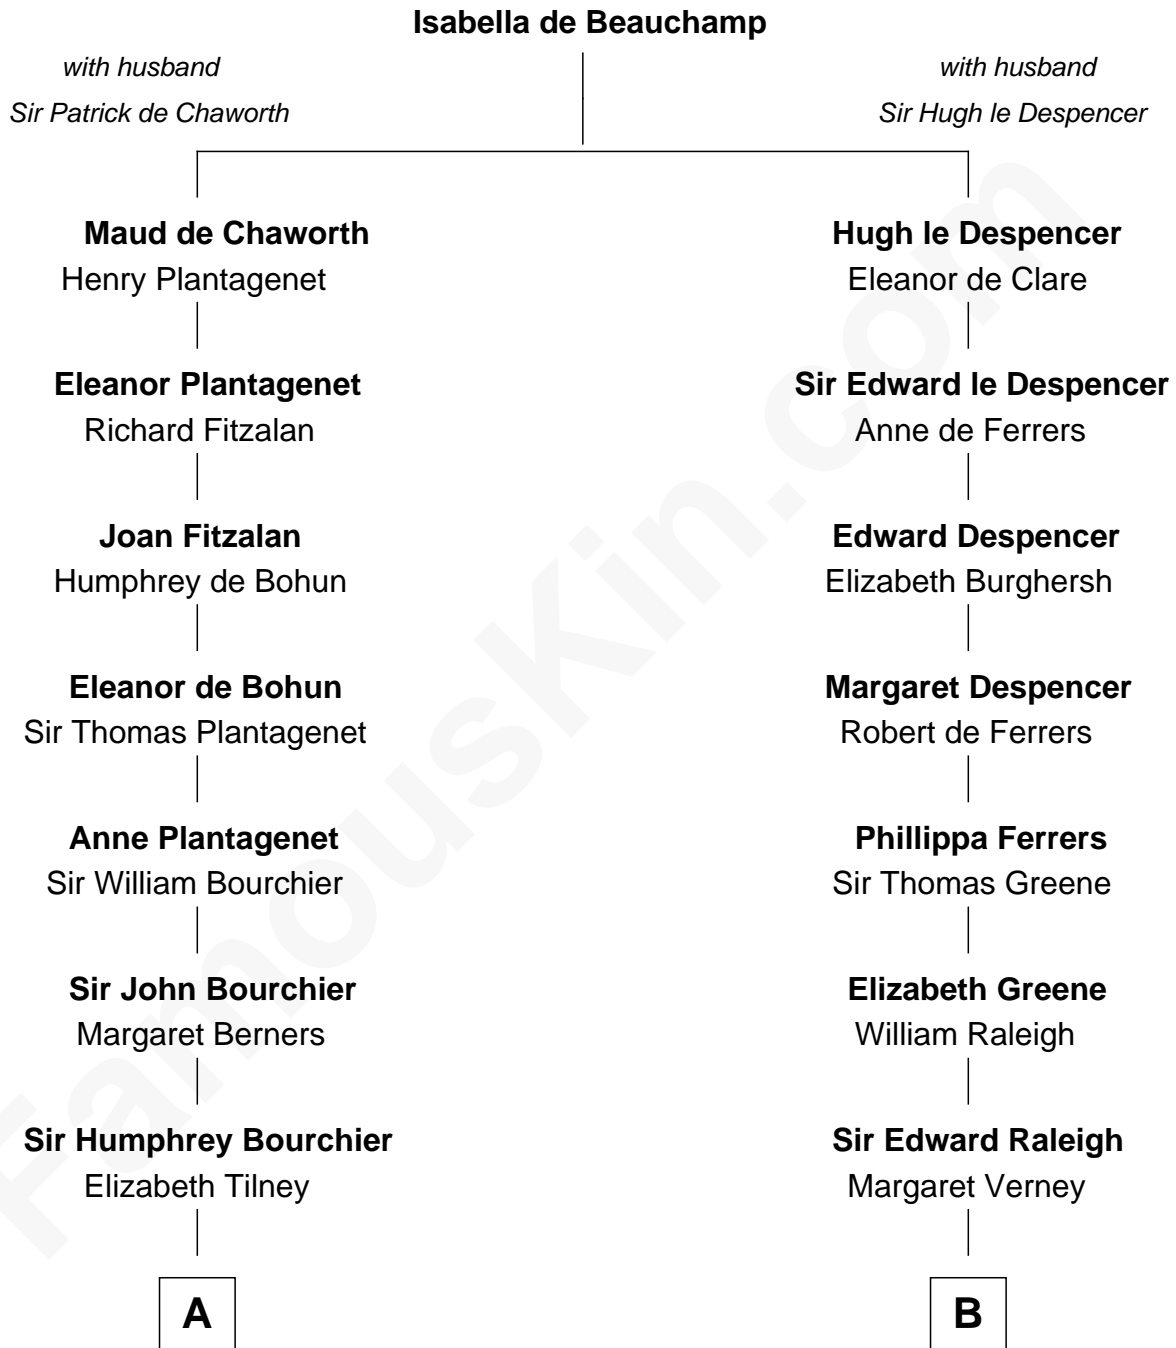

FamousKin.com

Relationship Chart of

Robert Treat Paine

Signer of the Declaration of Independence

16th cousin 5 times removed of

Willis Carrier

Inventor of Air Conditioning

C

Dr. Harris Otis

Sarah Rogers

Lydia Otis

Thomas Button

Ann Elizabeth Button

David Joy Haviland

Elizabeth R. Haviland

Duane Williams Carrier