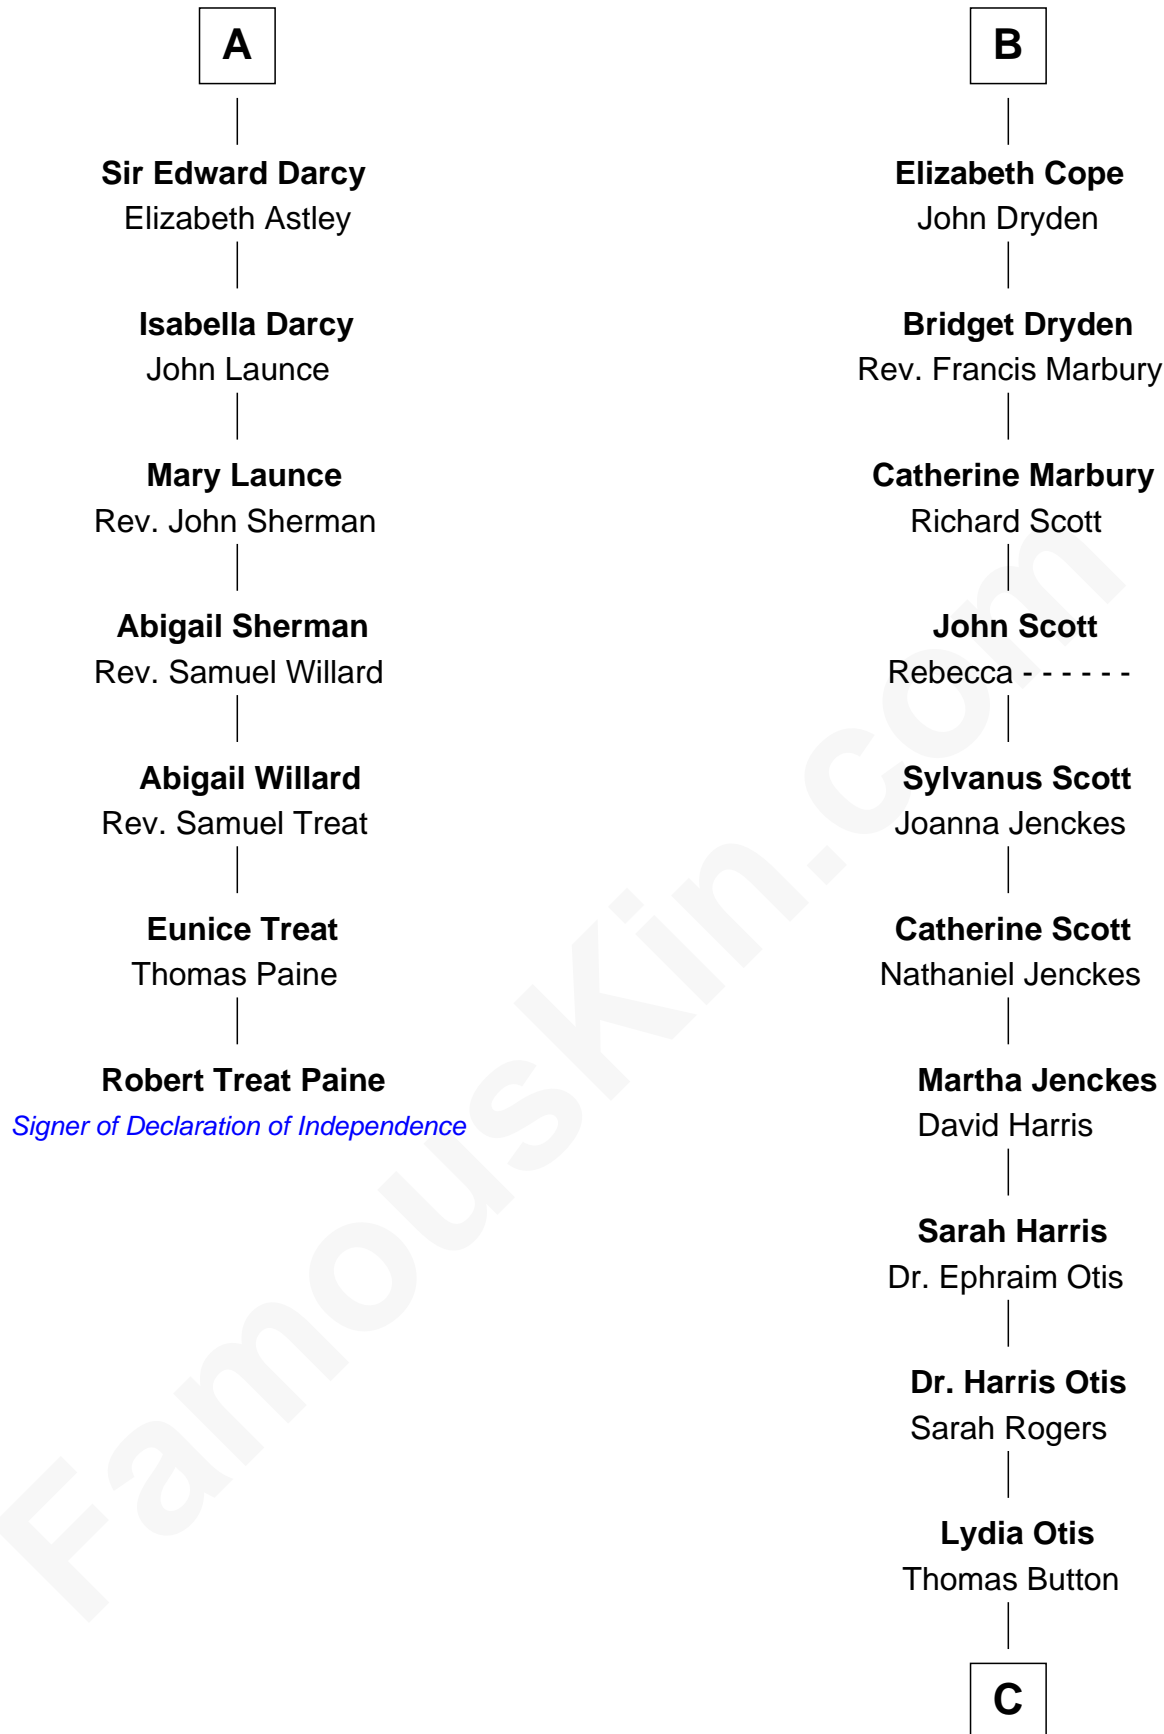

FamousKin.com

Relationship Chart of

Robert Treat Paine

Signer of the Declaration of Independence

13th cousin 6 times removed of

Willis Carrier

Inventor of Air Conditioning

Sir Gilbert Talbot

Pernel le Boteler

Elizabeth Talbot

Sir Henry de Grey

Margaret de Grey

Sir John Darcy

John Darcy

Joan de Greystoke

Richard Darcy

Sir Richard Talbot

Ankaret le Strange

Mary Talbot

Sir Thomas Greene

Sir Thomas Greene

Phillippa Ferrers

Elizabeth Greene

William Raleigh

Sir Edward Raleigh

Margaret Verney

Sir Edward Raleigh

Anne Chamberlayne

Bridget Raleigh

Sir John Cope

B

C