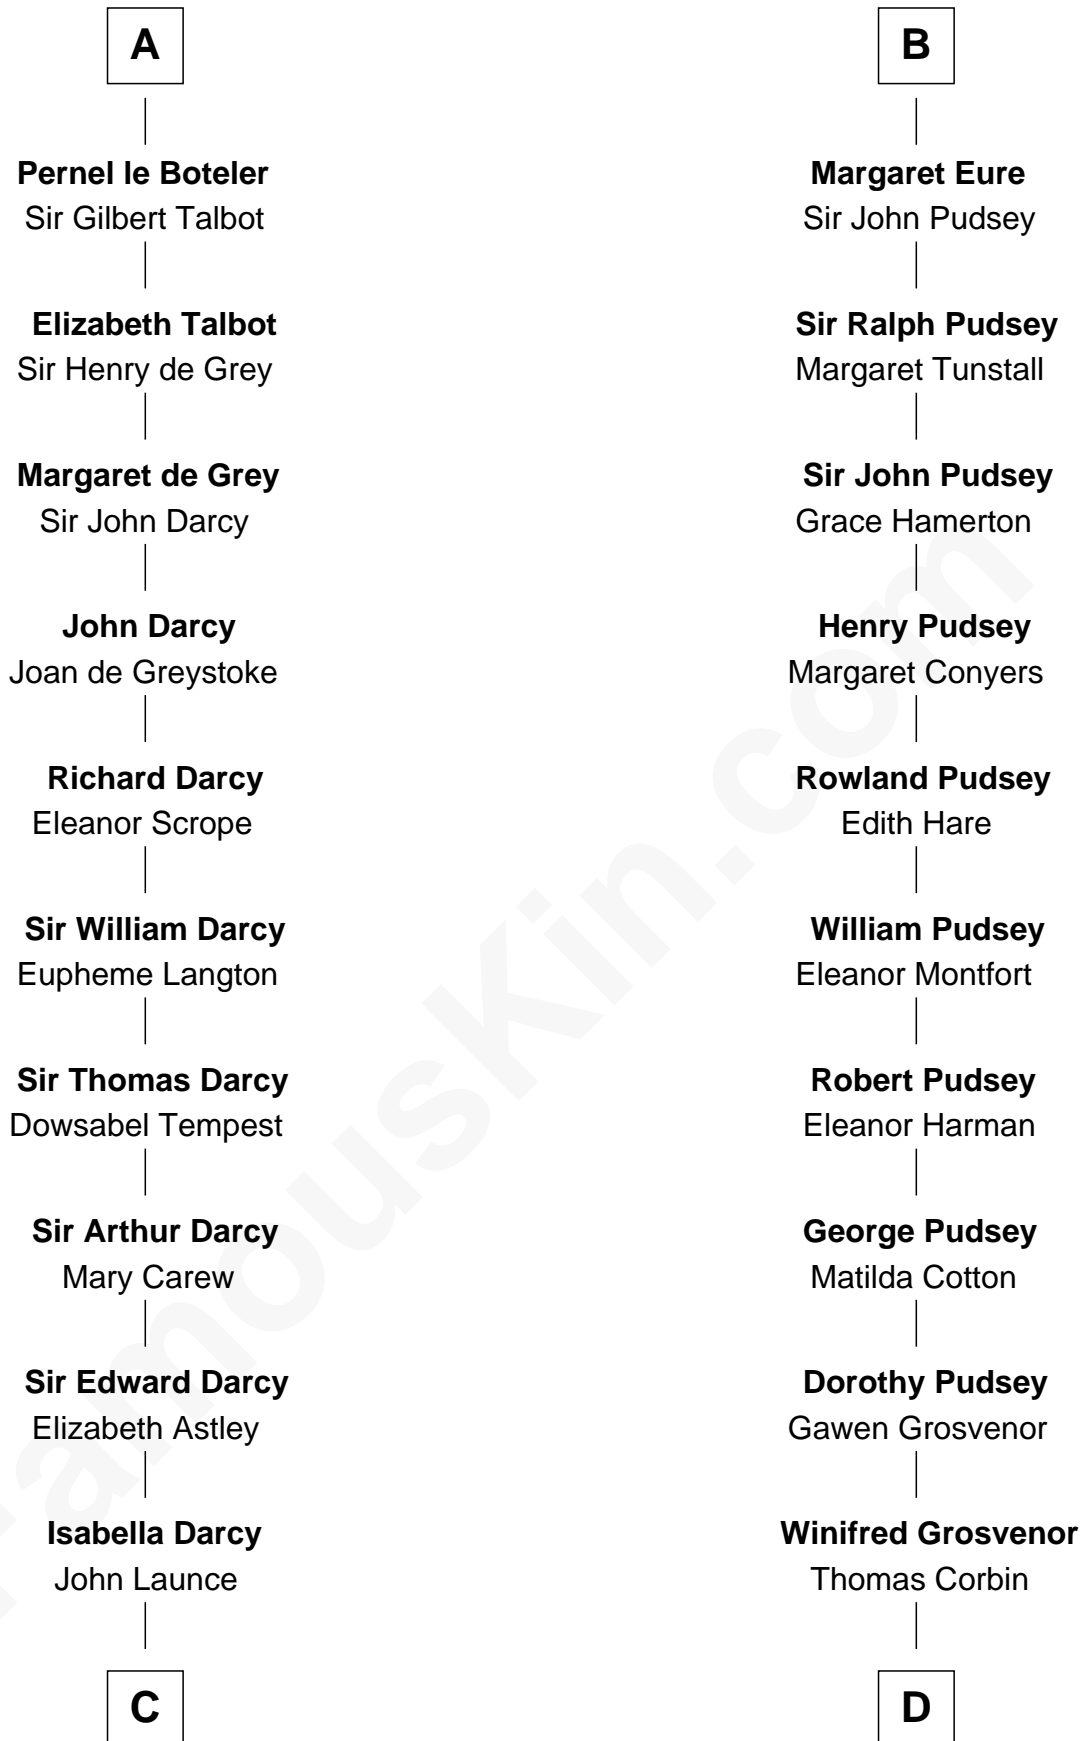

FamousKin.com

Relationship Chart of

Robert Treat Paine

Signer of the Declaration of Independence

20th cousin 1 time removed of

Francis Lightfoot Lee

Signer of the Declaration of Independence

C

Mary Launce
Rev. John Sherman

Abigail Sherman
Rev. Samuel Willard

Abigail Willard
Rev. Samuel Treat

Eunice Treat
Thomas Paine

Robert Treat Paine
Signer of Declaration of Independence

D

Henry Corbin
Alice Eltonhead