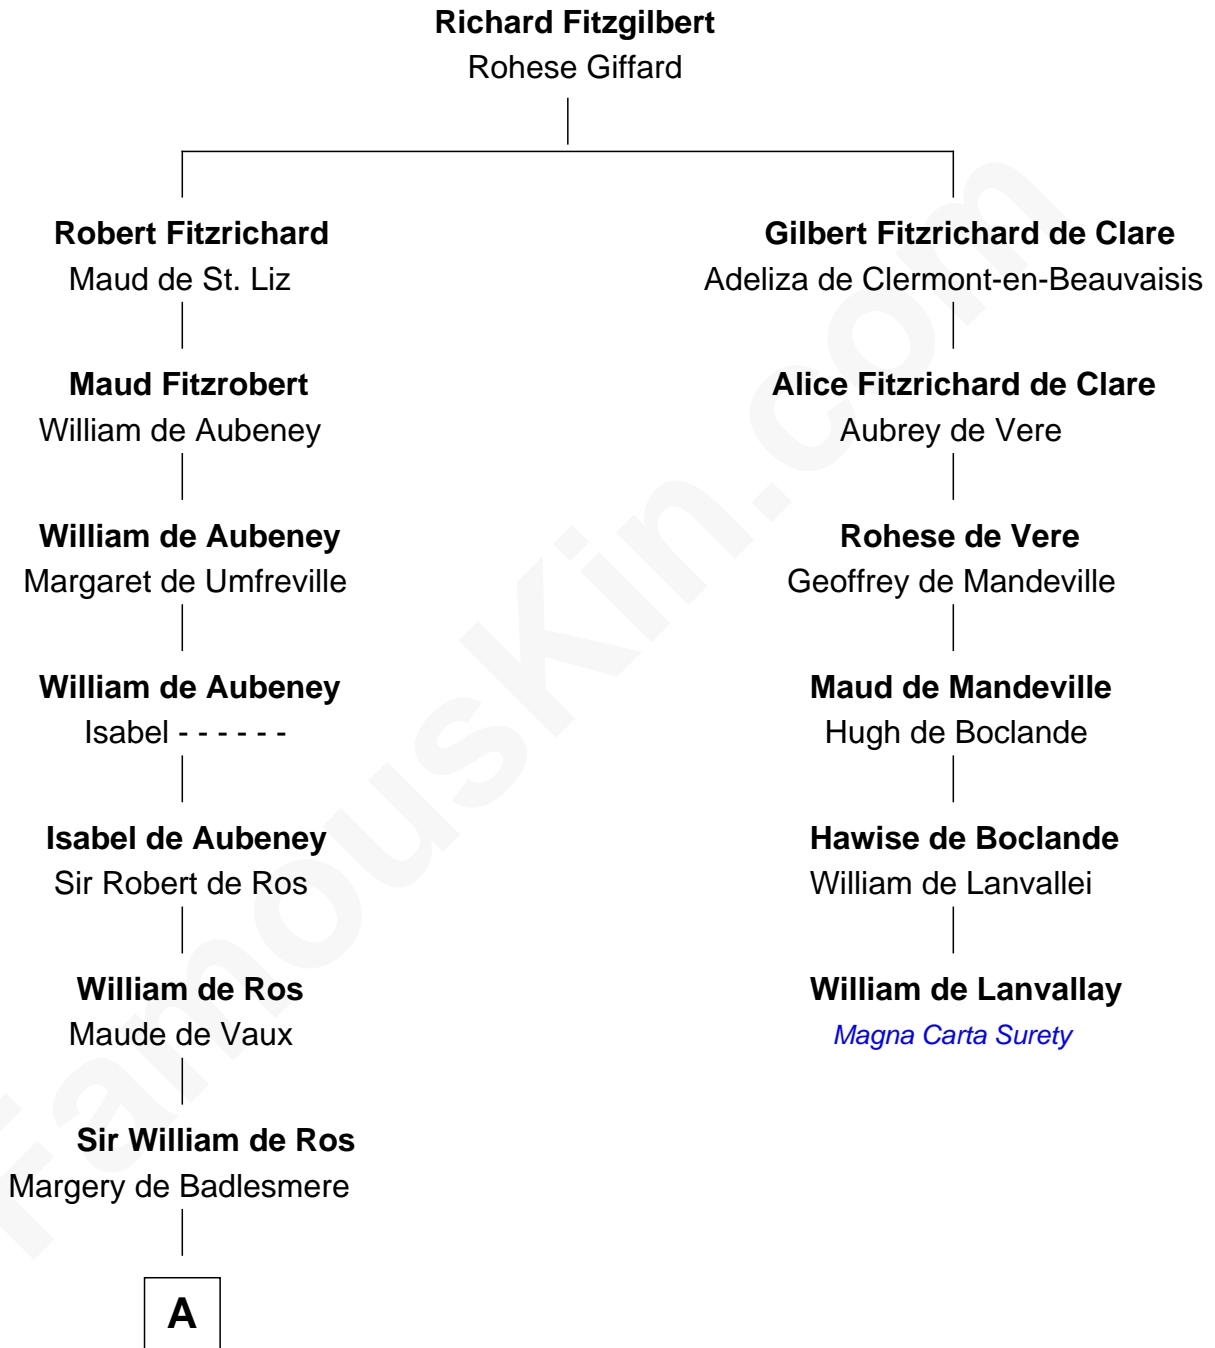

FamousKin.com

Relationship Chart of

Robert Treat Paine

Signer of the Declaration of Independence

5th cousin 15 times removed of

William de Lanvallay
Magna Carta Surety

A

Maud de Roos

John de Welles

Margery de Welles

Stephen le Scrope

John le Scrope

Elizabeth Chaworth

Eleanor Scrope

Richard Darcy

Sir William Darcy