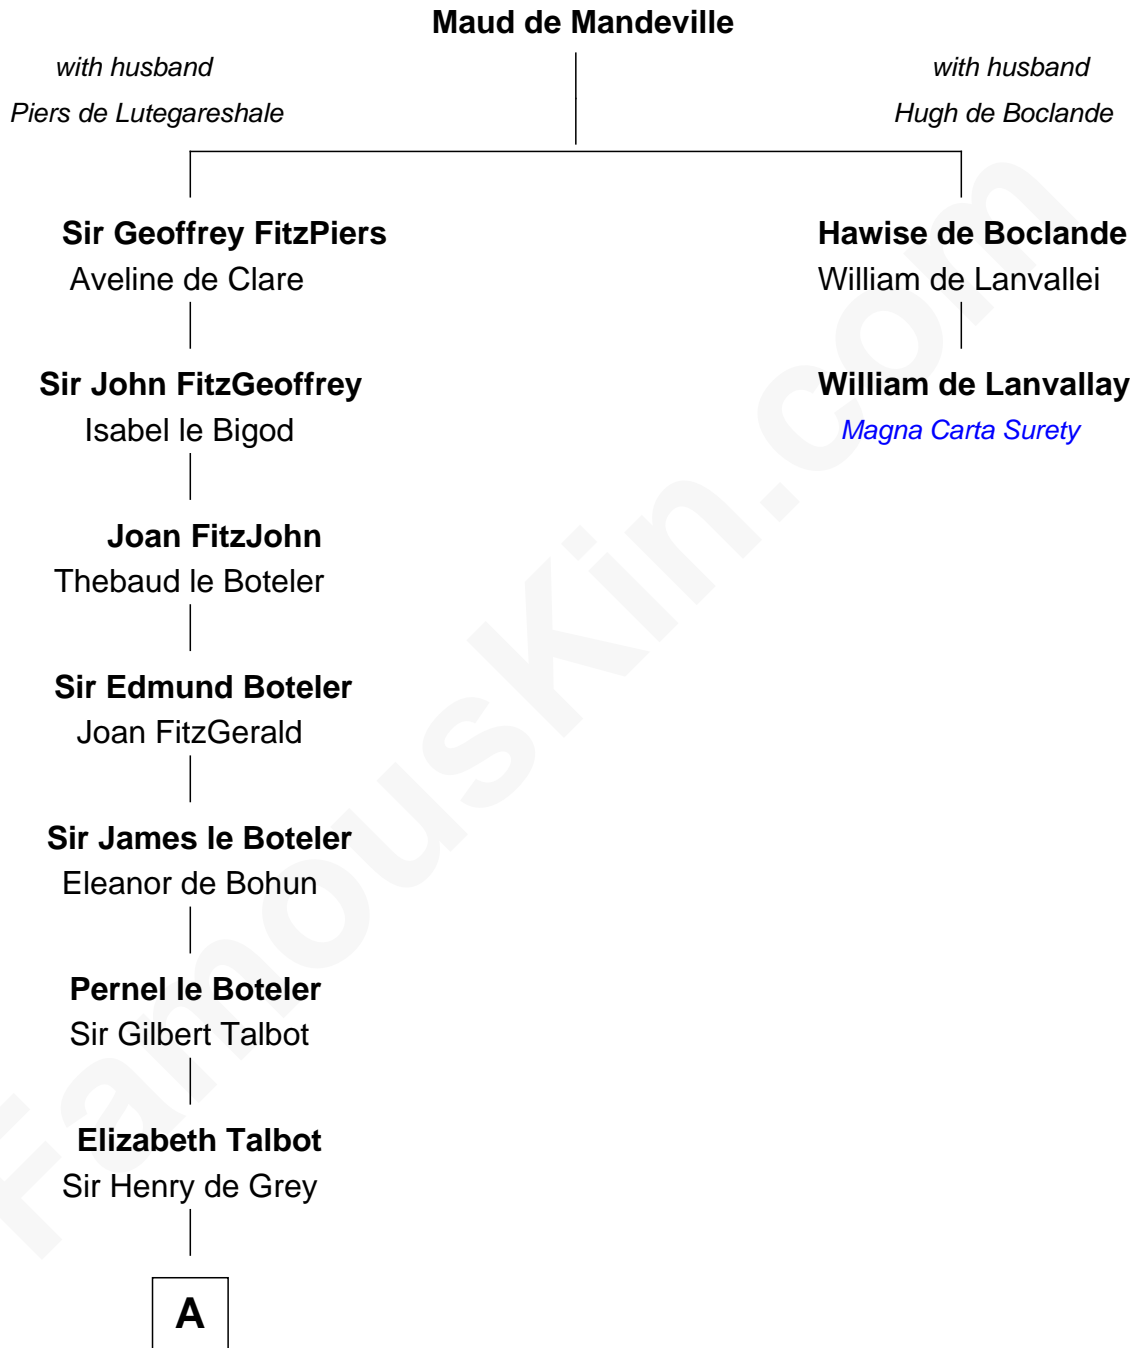

FamousKin.com

Relationship Chart of

Robert Treat Paine

Signer of the Declaration of Independence

1st cousin 18 times removed of

William de Lanvallay
Magna Carta Surety

A

Margaret de Grey

Sir John Darcy

John Darcy

Joan de Greystoke

Richard Darcy

Eleanor Scrope

Sir William Darcy

Eupheme Langton

Sir Thomas Darcy