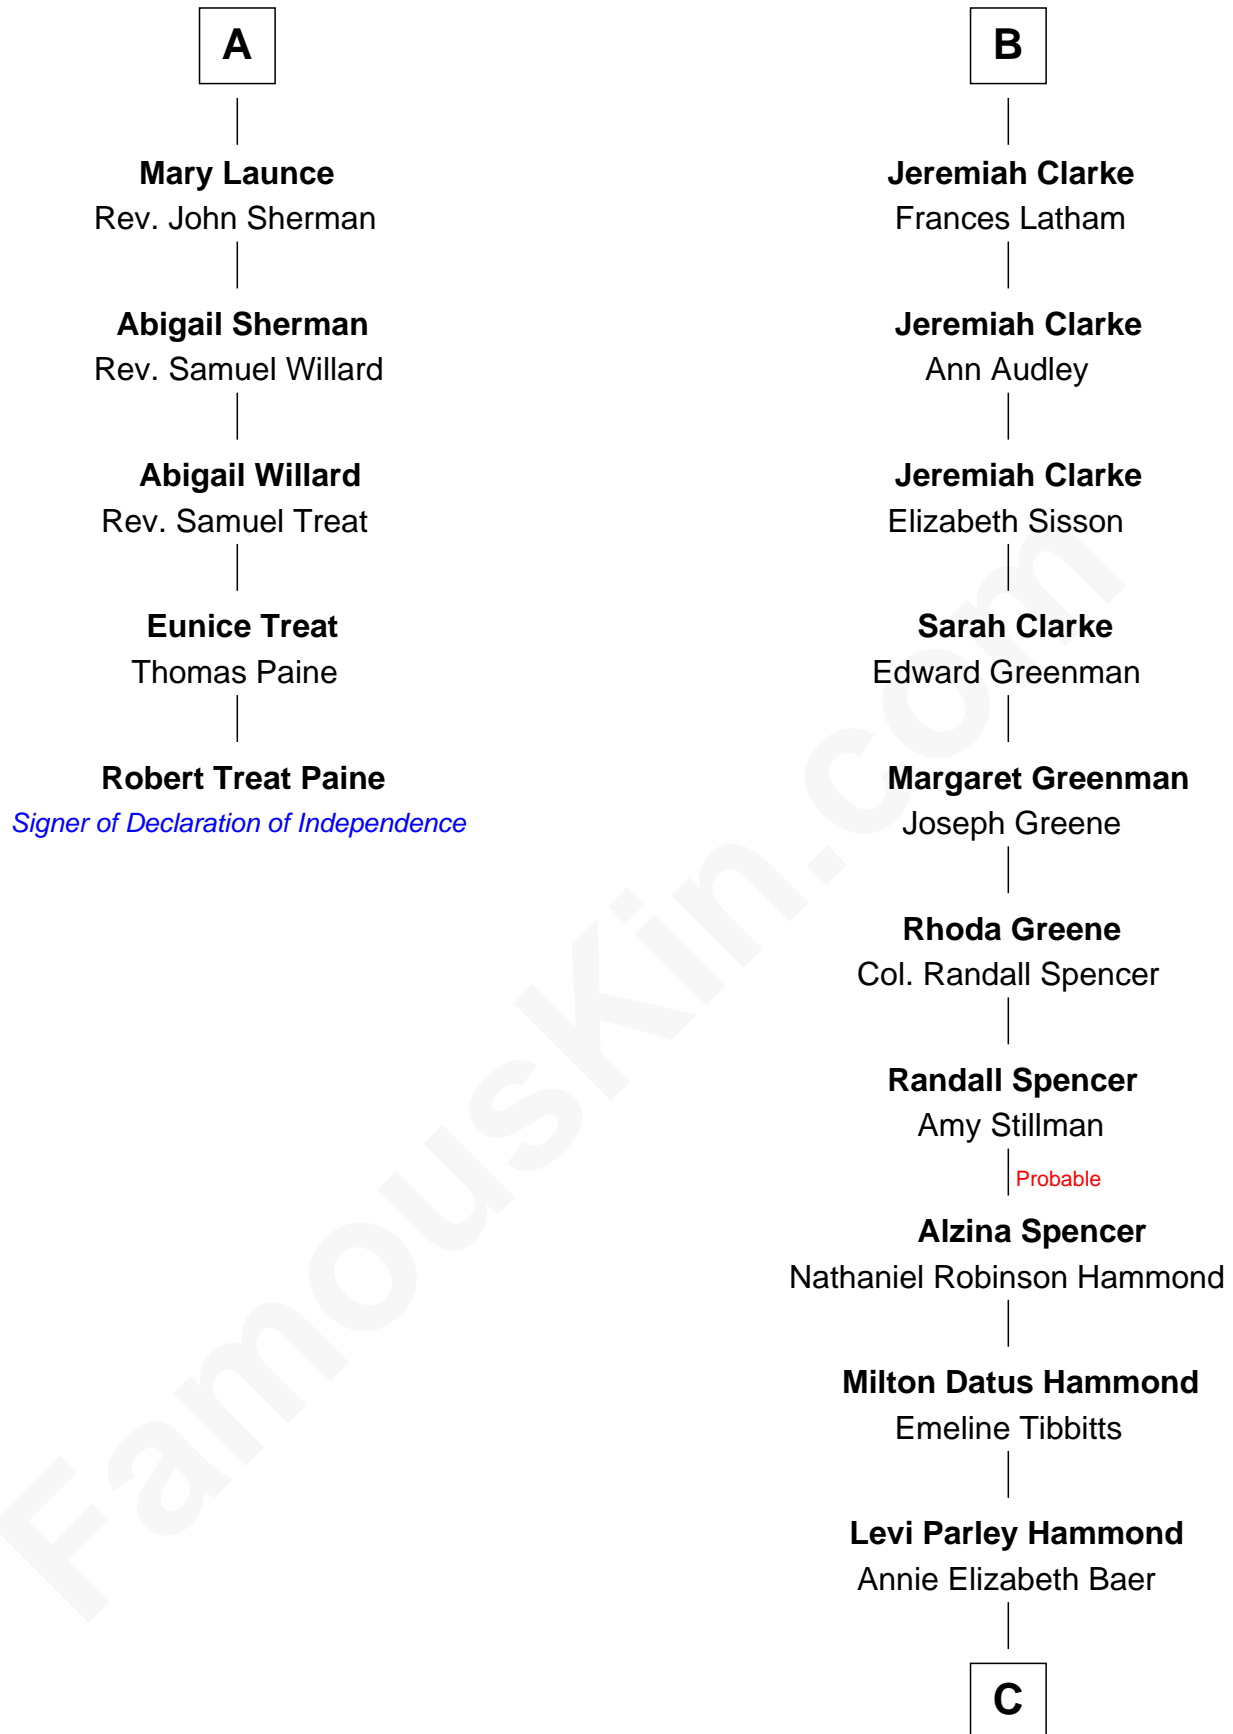

### Robert Treat Paine

*Signer of the Declaration of Independence*

11th cousin 9 times removed of

**Amy Adams**  
*Movie Actress*

**Stephen le Scrope**  
Margery de Welles

**John le Scrope**  
Elizabeth Chaworth

**Eleanor Scrope**  
Richard Darcy

**Sir William Darcy**  
Eupheme Langton

**Sir Thomas Darcy**  
Dowsabel Tempest

**Sir Arthur Darcy**  
Mary Carew

**Sir Edward Darcy**  
Elizabeth Astley

**Isabella Darcy**  
John Launce

**A**

**Maude le Scrope**  
Sir Baldwin Freville

**Elizabeth Freville**  
Sir Thomas Ferrers

**Sir Henry Ferrers**  
Margaret Heckstall

**Elizabeth Ferrers**  
James Clerke

**George Clerke**  
Elizabeth Wilsford

**James Clerke**  
Mary Saxby

**William Clerke**  
Mary Weston

**B**

**C**

**Grant Levi Hammond**

Rita Otterbeck

**Colleen Hammond**

Joseph Hugh Hicken