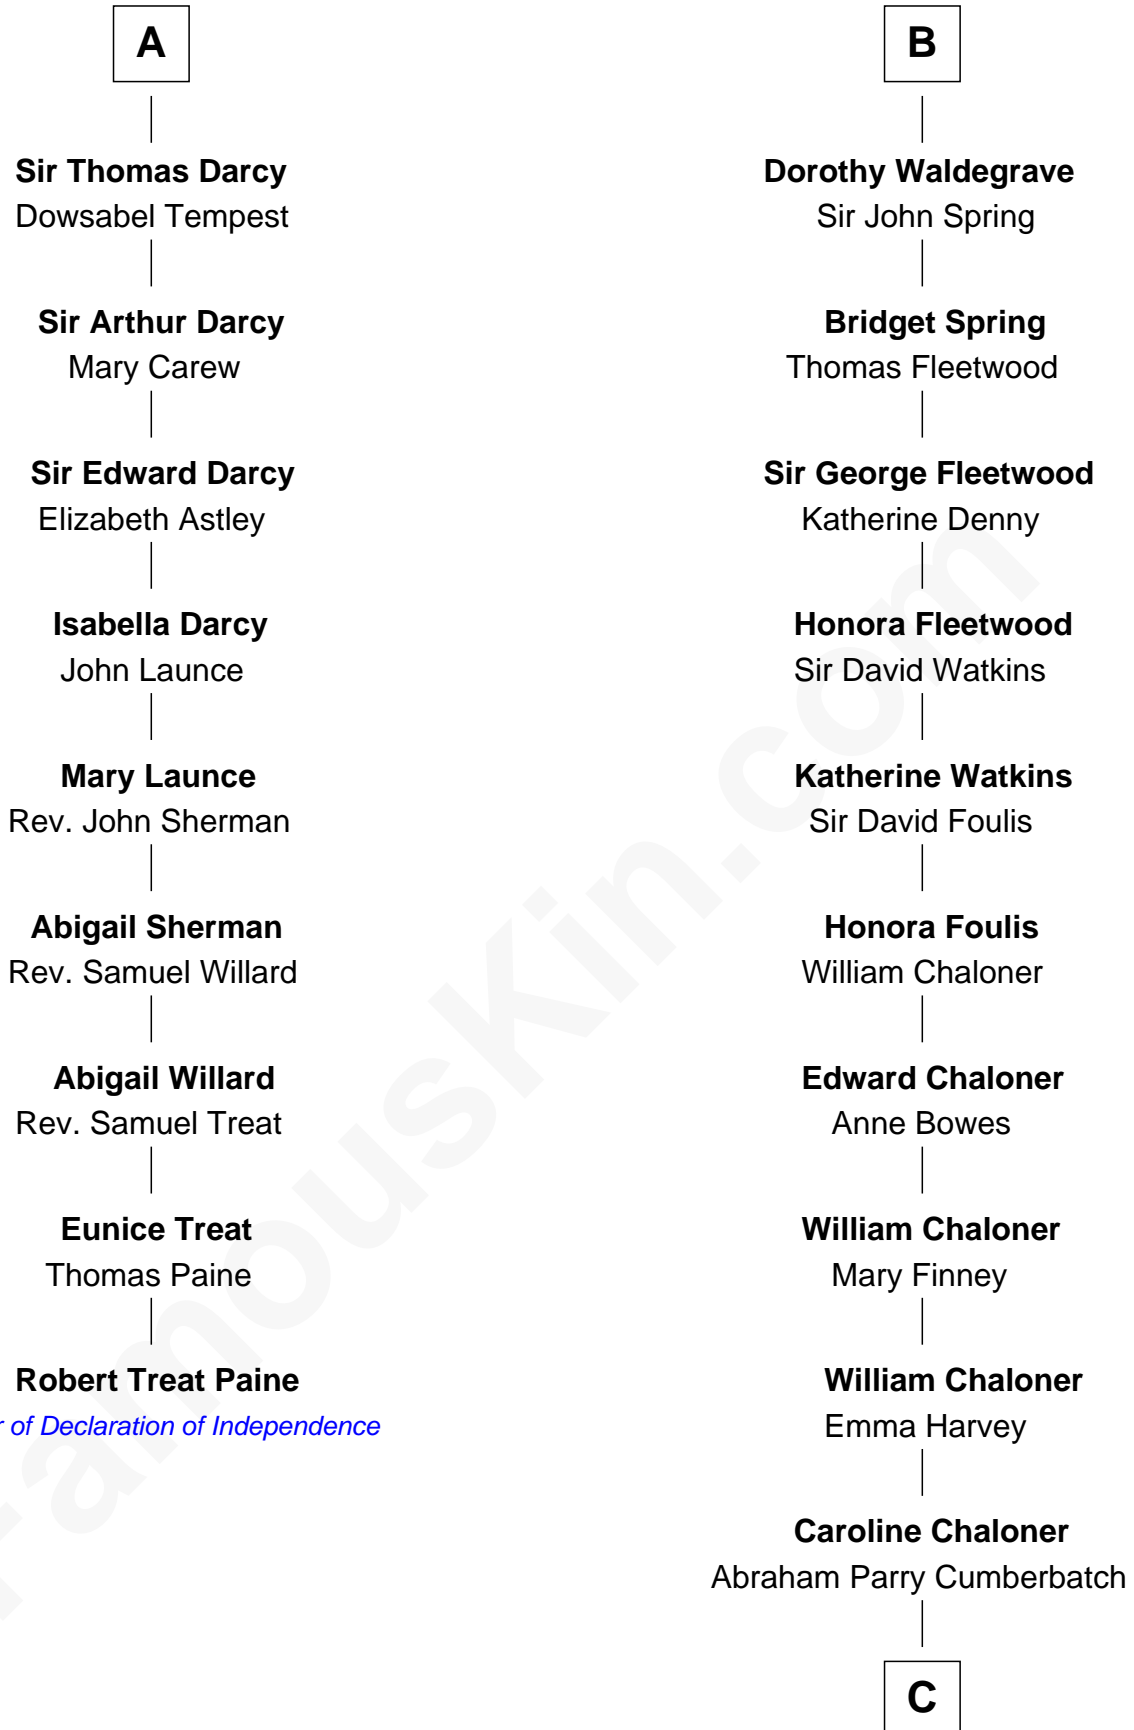

## Relationship Chart of

### Robert Treat Paine

*Signer of the Declaration of Independence*

15th cousin 6 times removed of

### Benedict Cumberbatch

*Movie, Television and Stage Actor*

C

**Robert William Cumberbatch**

Louisa Grace Hanson

**Henry Alfred Cumberbatch**

Hélène Gertrude Rees

**Henry Carlton Cumberbatch**