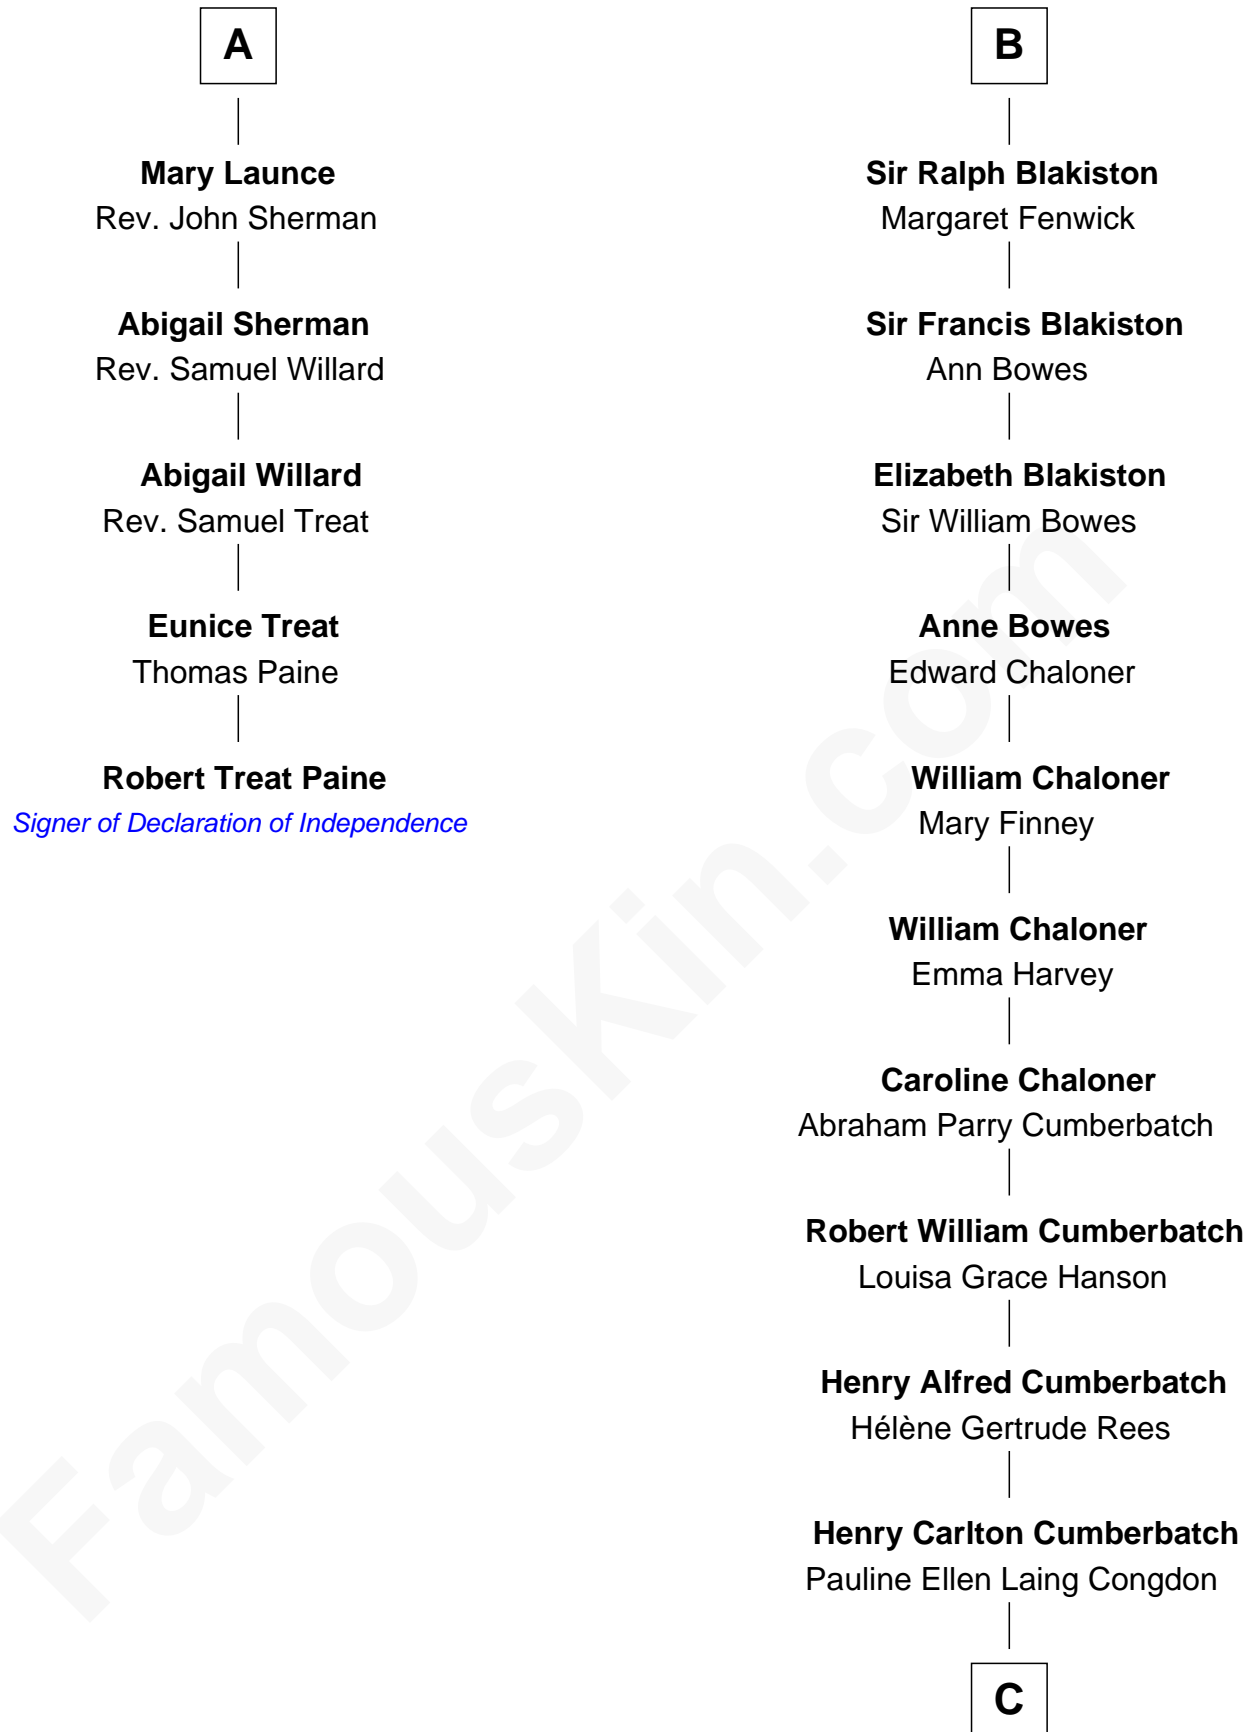

FamousKin.com

Relationship Chart of

Robert Treat Paine

Signer of the Declaration of Independence

11th cousin 7 times removed of

Benedict Cumberbatch

Movie, Television and Stage Actor

C