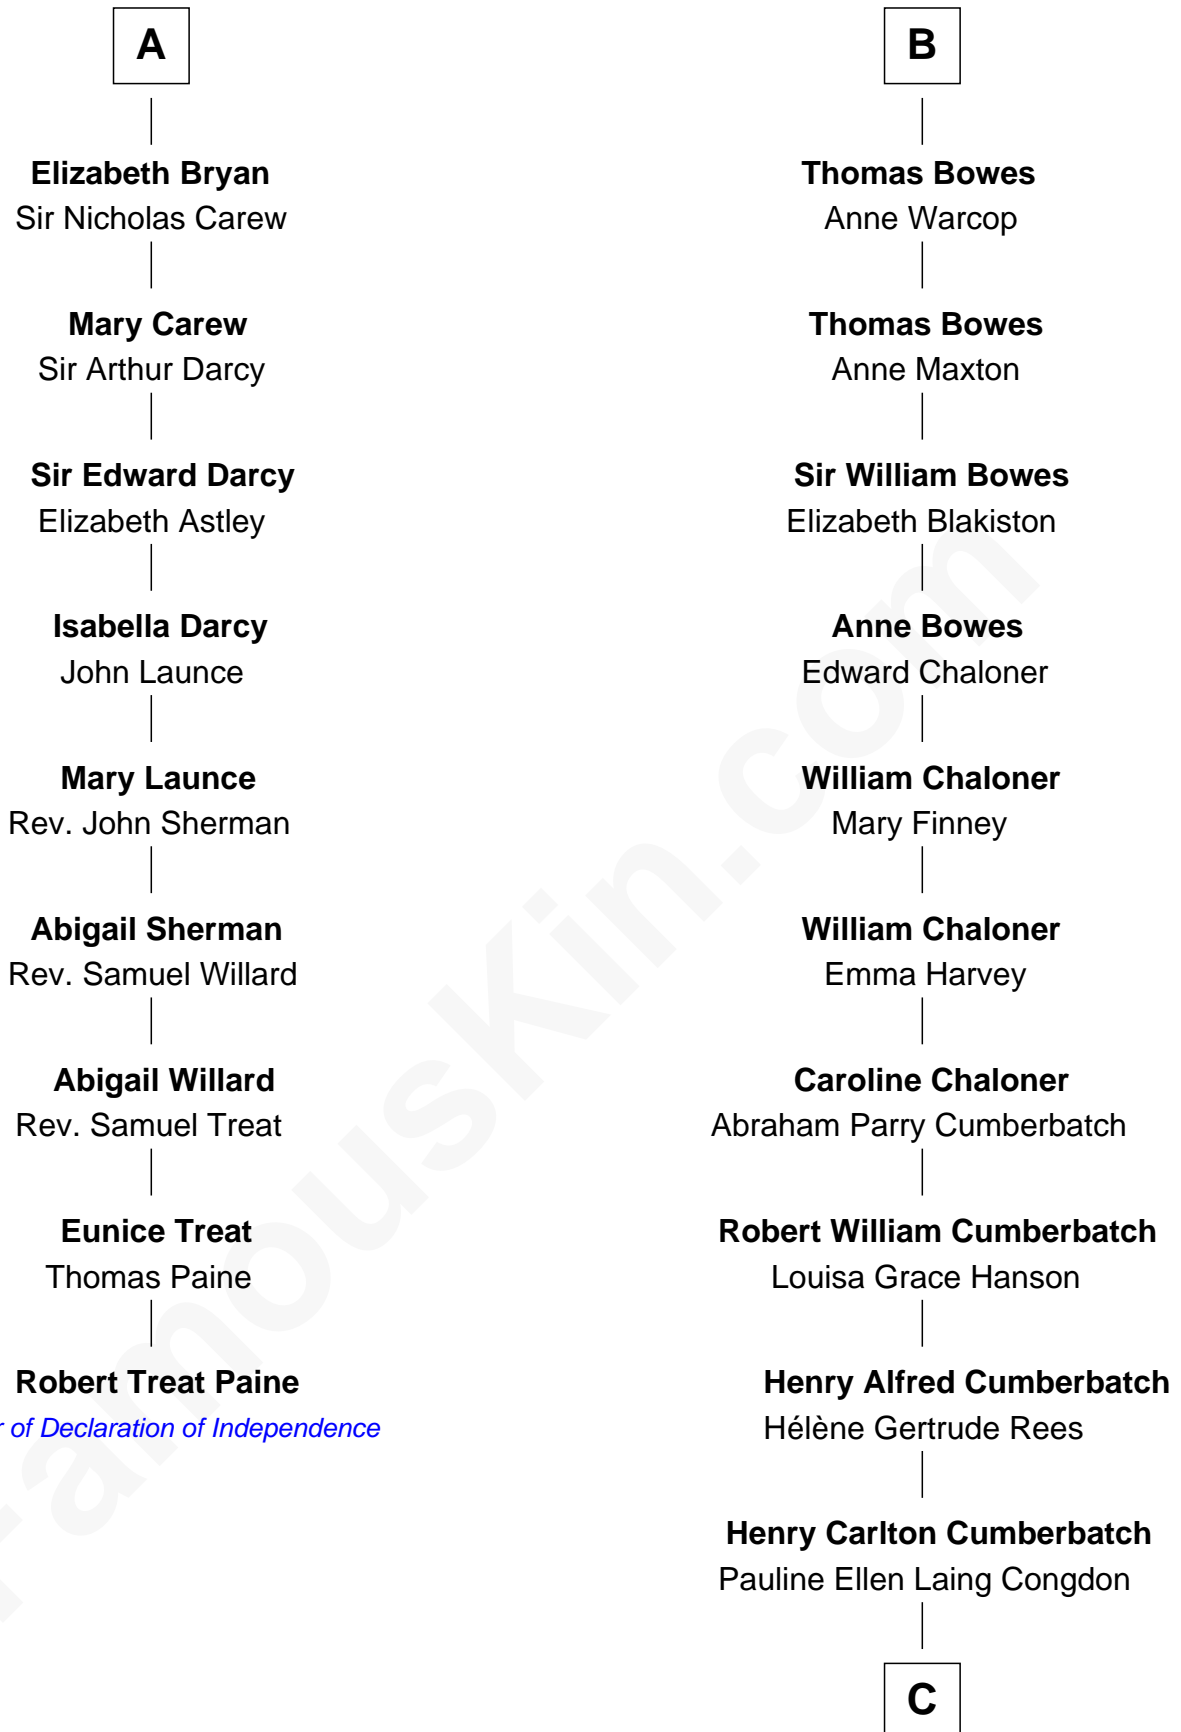

FamousKin.com

Relationship Chart of

Robert Treat Paine

Signer of the Declaration of Independence

15th cousin 3 times removed of

Benedict Cumberbatch

Movie, Television and Stage Actor

Edmund Fitzalan

Alice de Warenne

C

Timothy Carlton Congdon Cumberbatch

Wanda Ventham

Benedict Cumberbatch

Movie, Television and Stage Actor

FamousKin.com