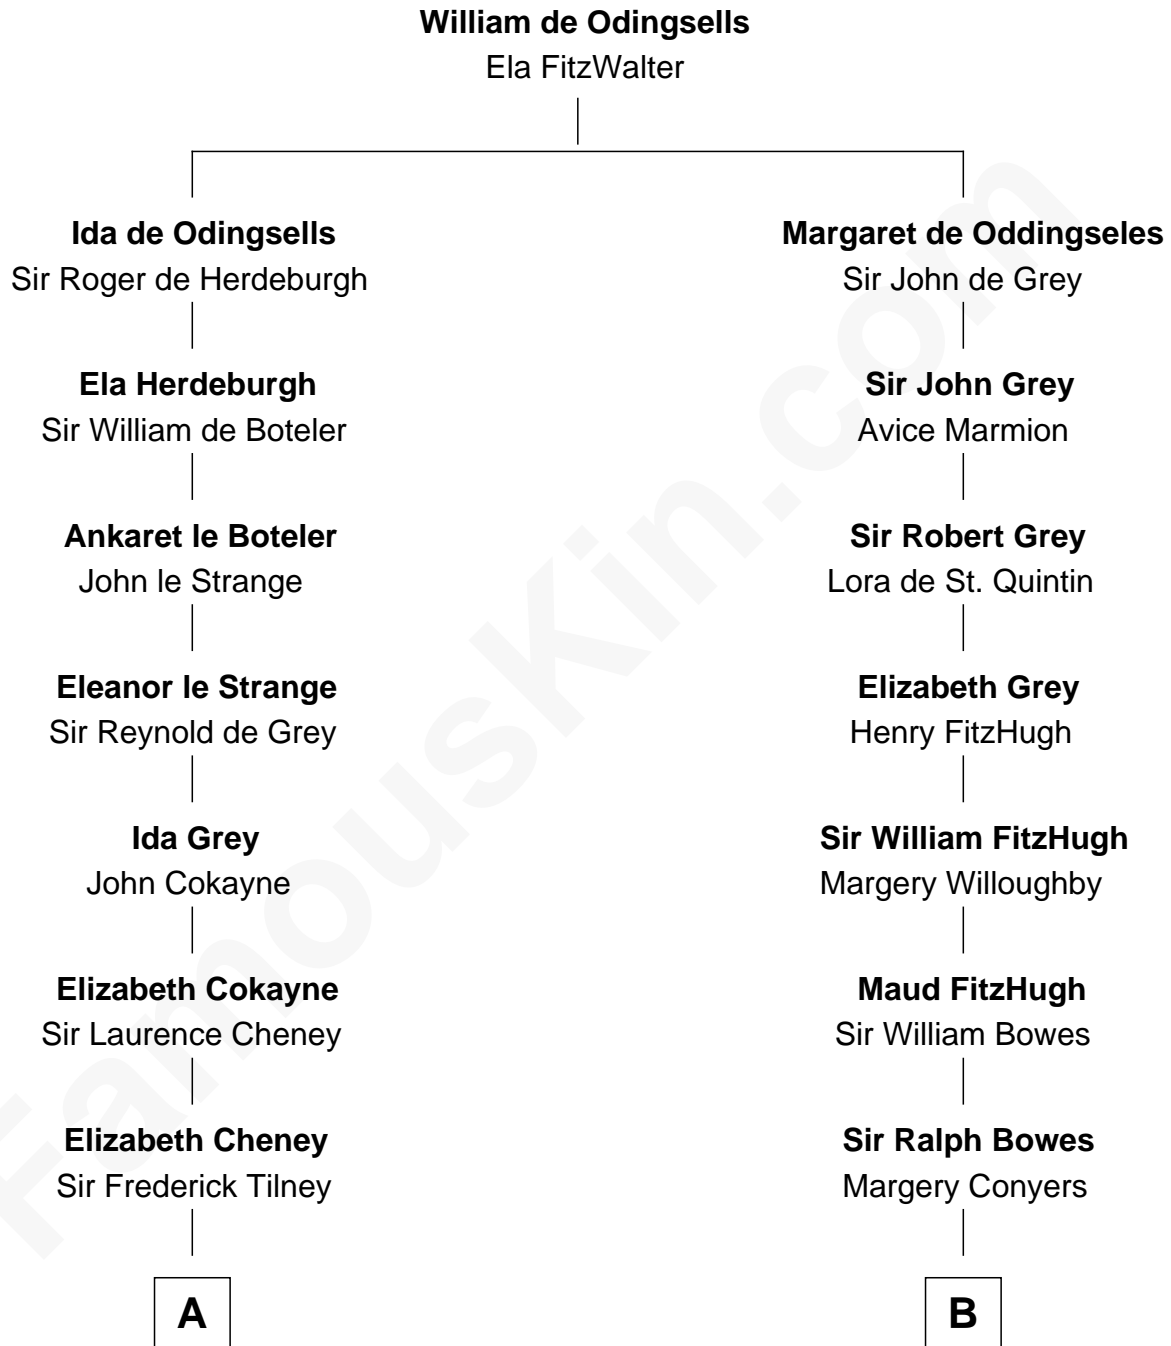

FamousKin.com

Relationship Chart of

Robert Treat Paine

Signer of the Declaration of Independence

17th cousin 3 times removed of

Benedict Cumberbatch

Movie, Television and Stage Actor

C

Henry Alfred Cumberbatch

Hélène Gertrude Rees

Henry Carlton Cumberbatch

Pauline Ellen Laing Congdon

Timothy Carlton Congdon Cumberbatch

Wanda Ventham

Benedict Cumberbatch

Movie, Television and Stage Actor