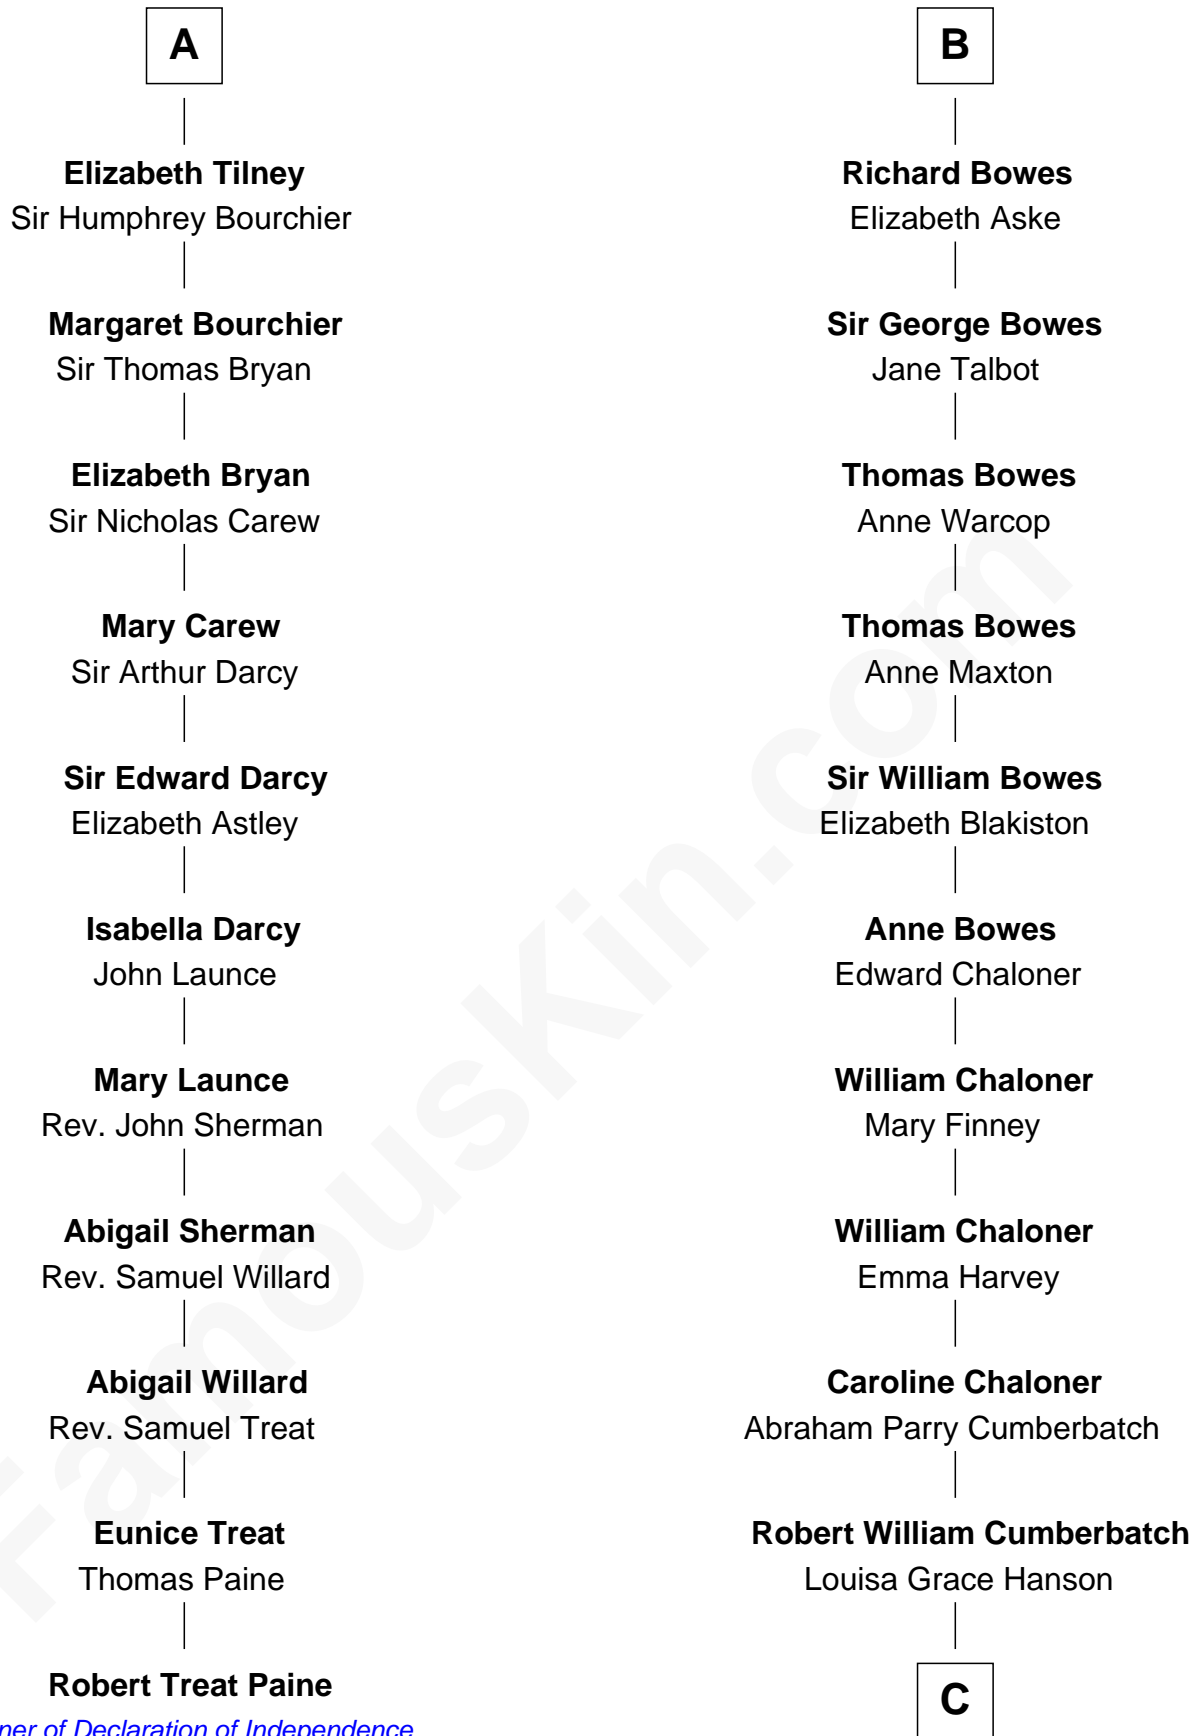

FamousKin.com

Relationship Chart of

Robert Treat Paine

Signer of the Declaration of Independence

17th cousin 3 times removed of

Benedict Cumberbatch

Movie, Television and Stage Actor

C

Henry Alfred Cumberbatch

Hélène Gertrude Rees

Henry Carlton Cumberbatch

Pauline Ellen Laing Congdon

Timothy Carlton Congdon Cumberbatch

Wanda Ventham

Benedict Cumberbatch

Movie, Television and Stage Actor