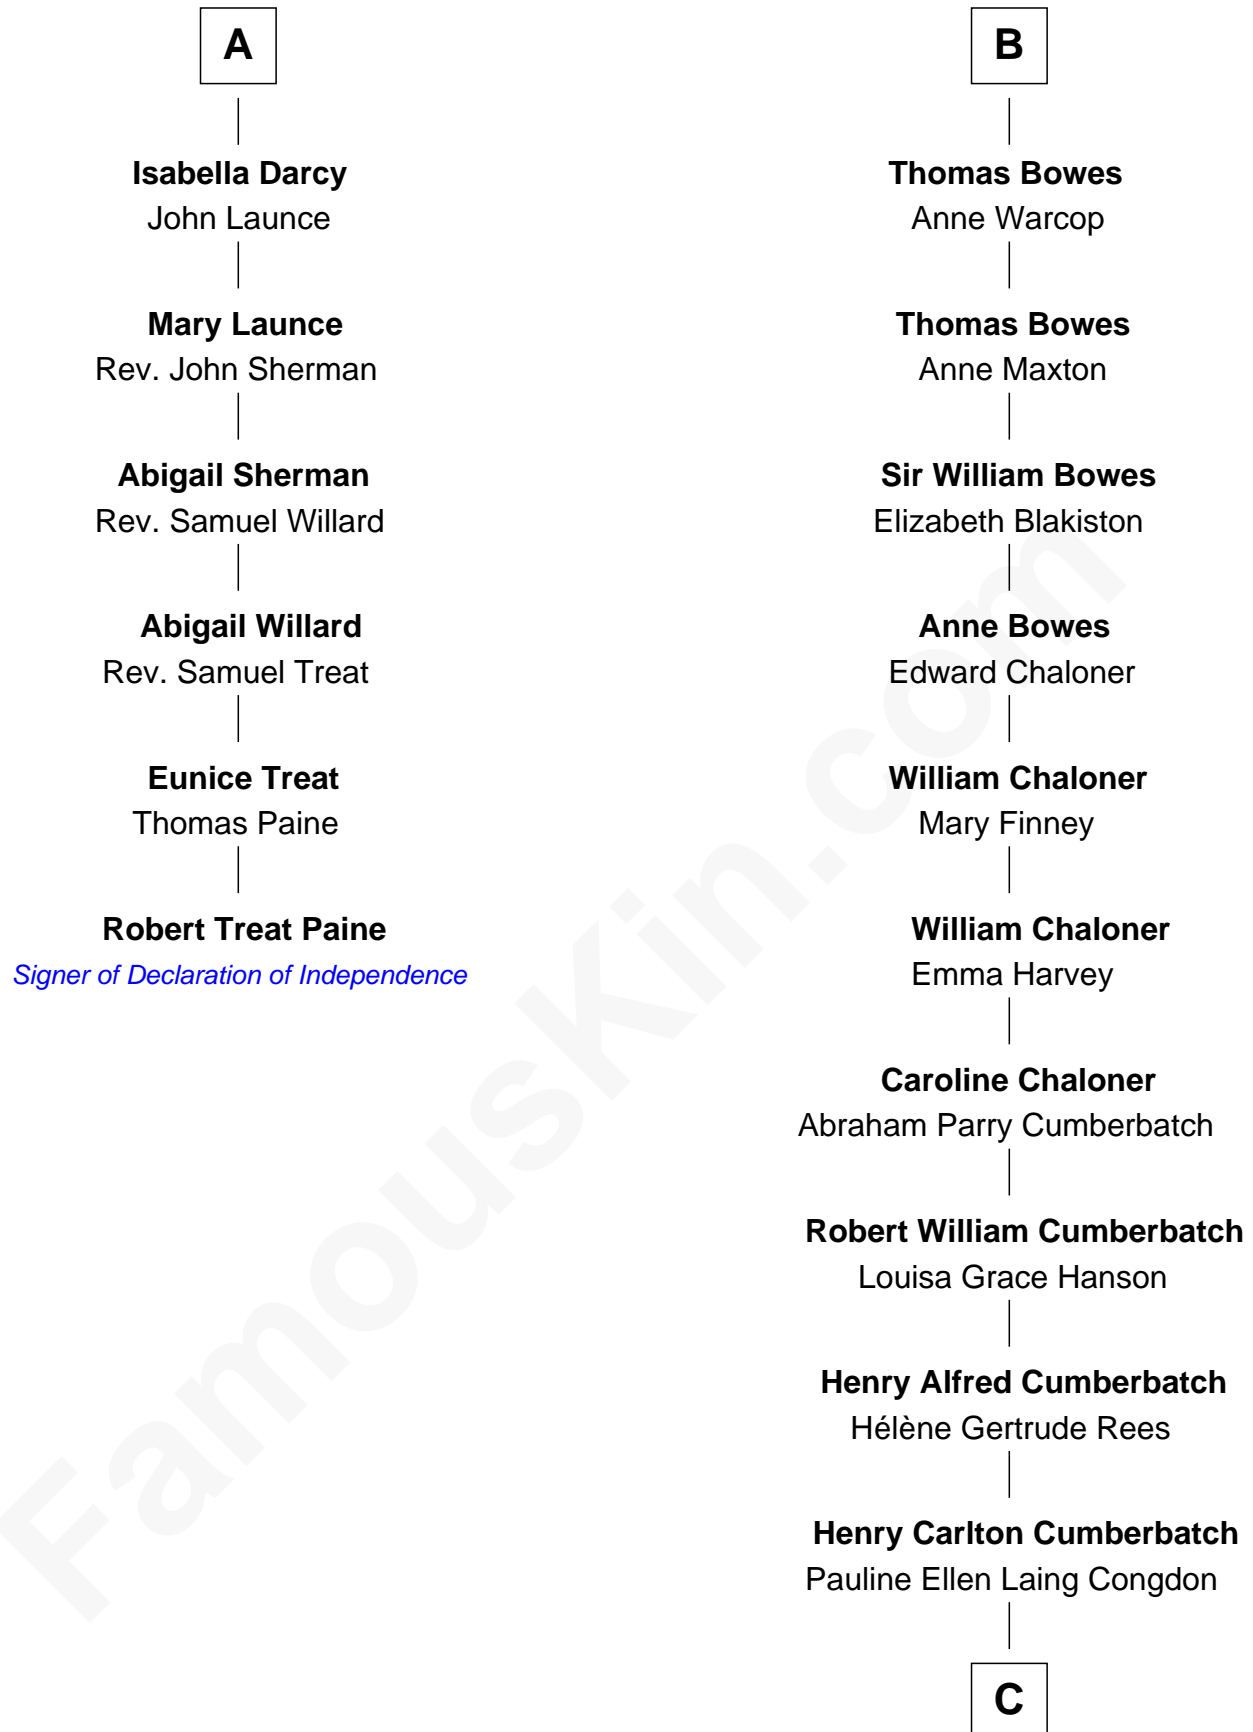

FamousKin.com

Relationship Chart of

Robert Treat Paine

Signer of the Declaration of Independence

12th cousin 6 times removed of

Benedict Cumberbatch

Movie, Television and Stage Actor

C