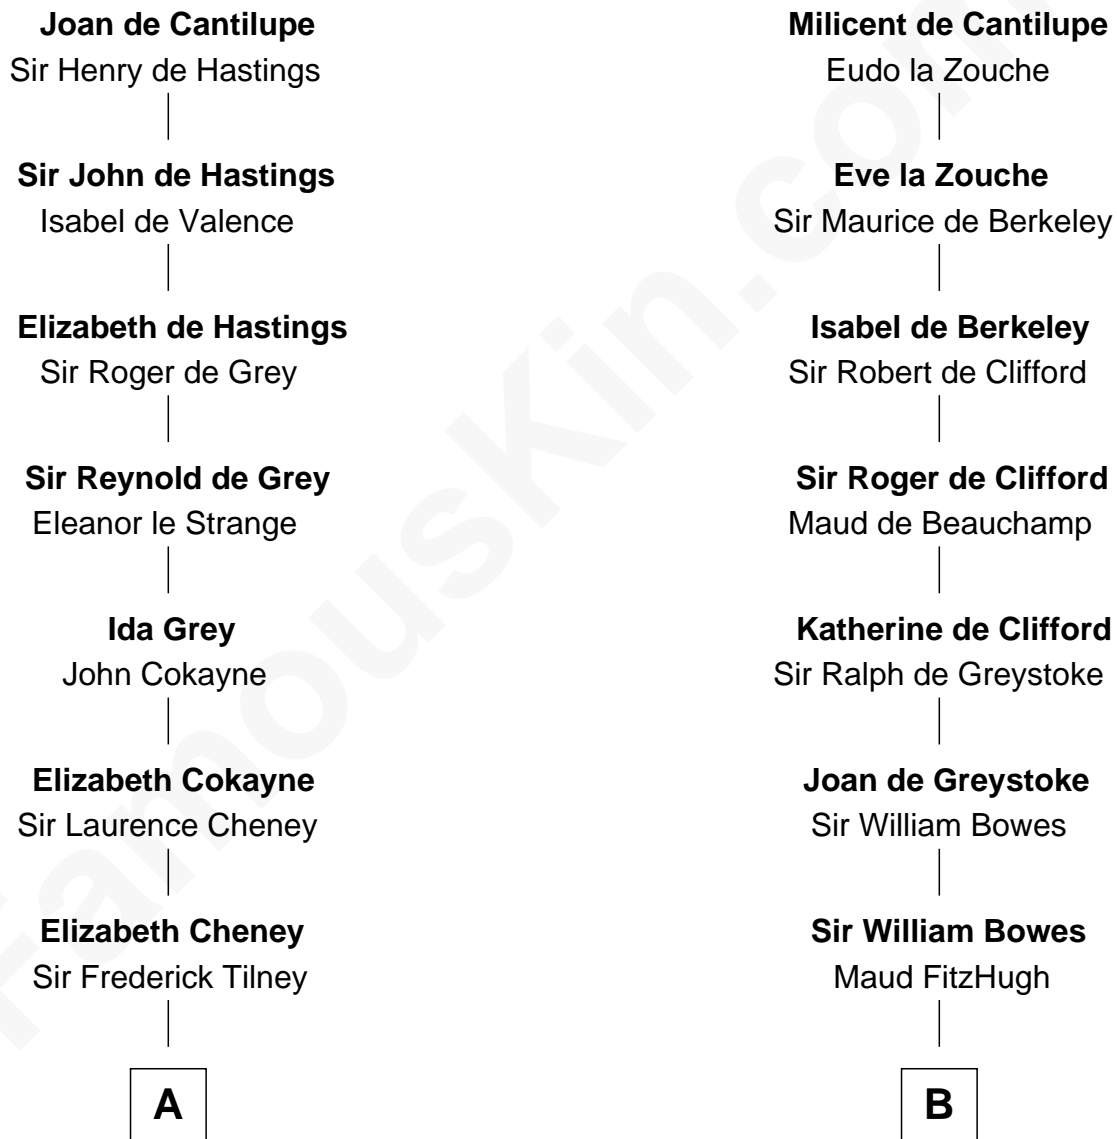

FamousKin.com

Relationship Chart of

Robert Treat Paine

Signer of the Declaration of Independence

17th cousin 4 times removed of

Benedict Cumberbatch

Movie, Television and Stage Actor

Sir William de Cantilupe

Eve de Braiose

C

Robert William Cumberbatch

Louisa Grace Hanson

Henry Alfred Cumberbatch

Hélène Gertrude Rees

Henry Carlton Cumberbatch

Pauline Ellen Laing Congdon