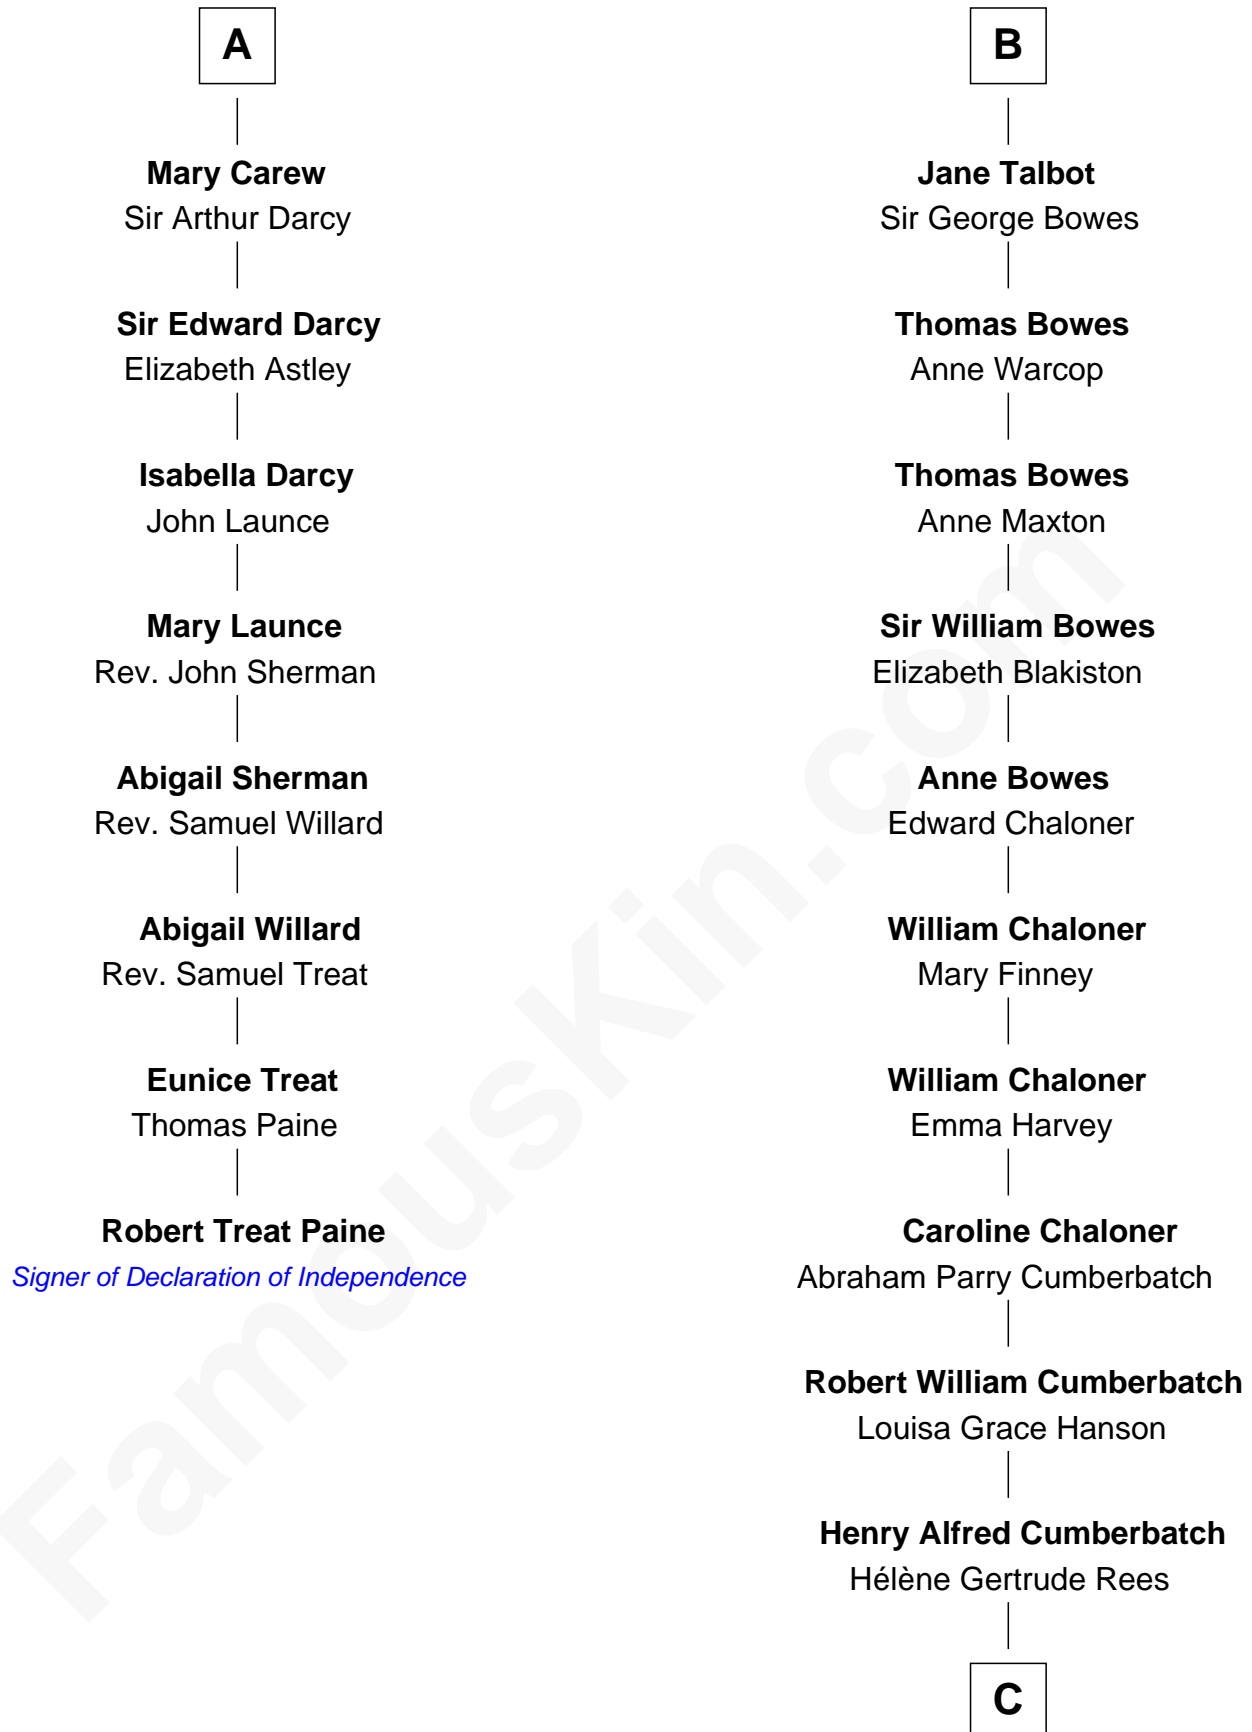

FamousKin.com

Relationship Chart of

Robert Treat Paine

Signer of the Declaration of Independence

14th cousin 5 times removed of

Benedict Cumberbatch

Movie, Television and Stage Actor

C

Henry Carlton Cumberbatch

Pauline Ellen Laing Congdon

Timothy Carlton Congdon Cumberbatch

Wanda Ventham

Benedict Cumberbatch

Movie, Television and Stage Actor

FamousKin.com