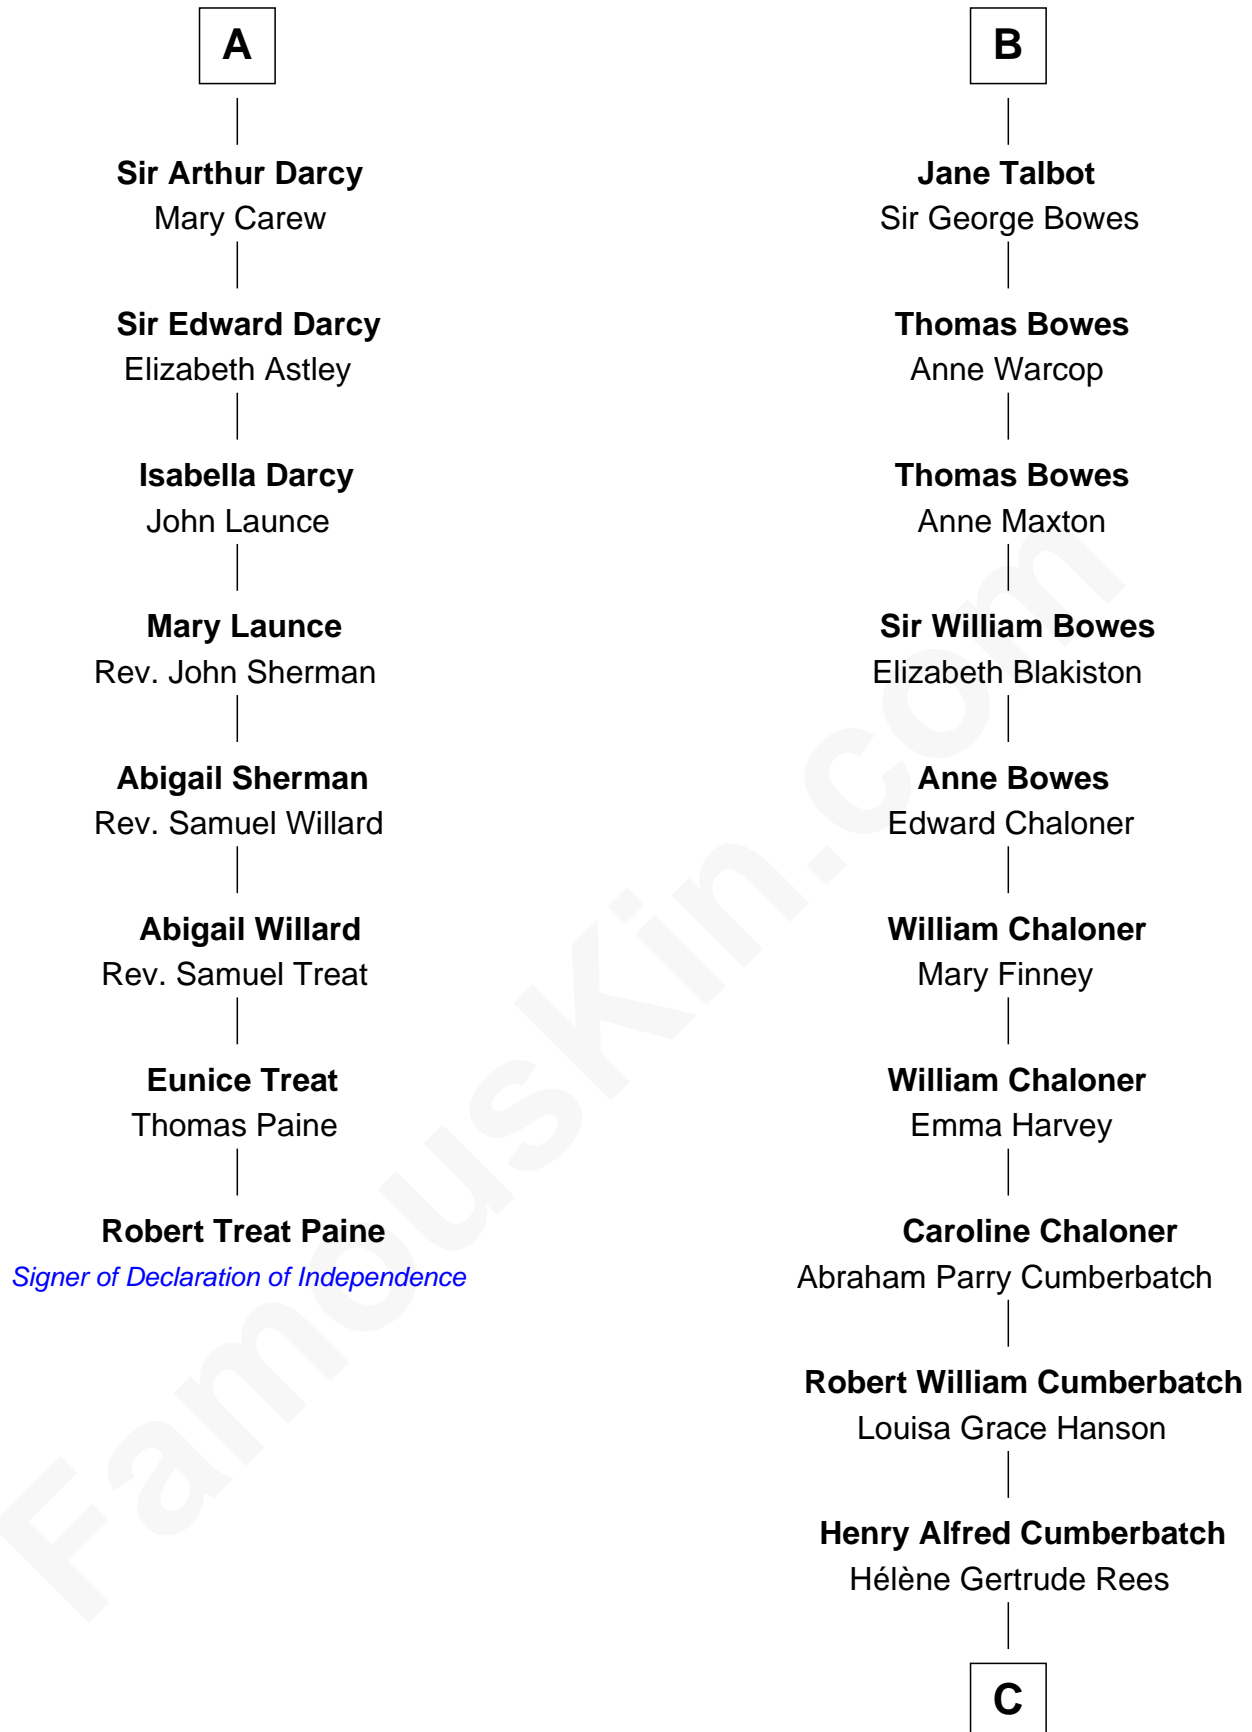

FamousKin.com

Relationship Chart of

Robert Treat Paine

Signer of the Declaration of Independence

14th cousin 5 times removed of

Benedict Cumberbatch

Movie, Television and Stage Actor

C

Henry Carlton Cumberbatch

Pauline Ellen Laing Congdon

Timothy Carlton Congdon Cumberbatch

Wanda Ventham

Benedict Cumberbatch

Movie, Television and Stage Actor

FamousKin.com