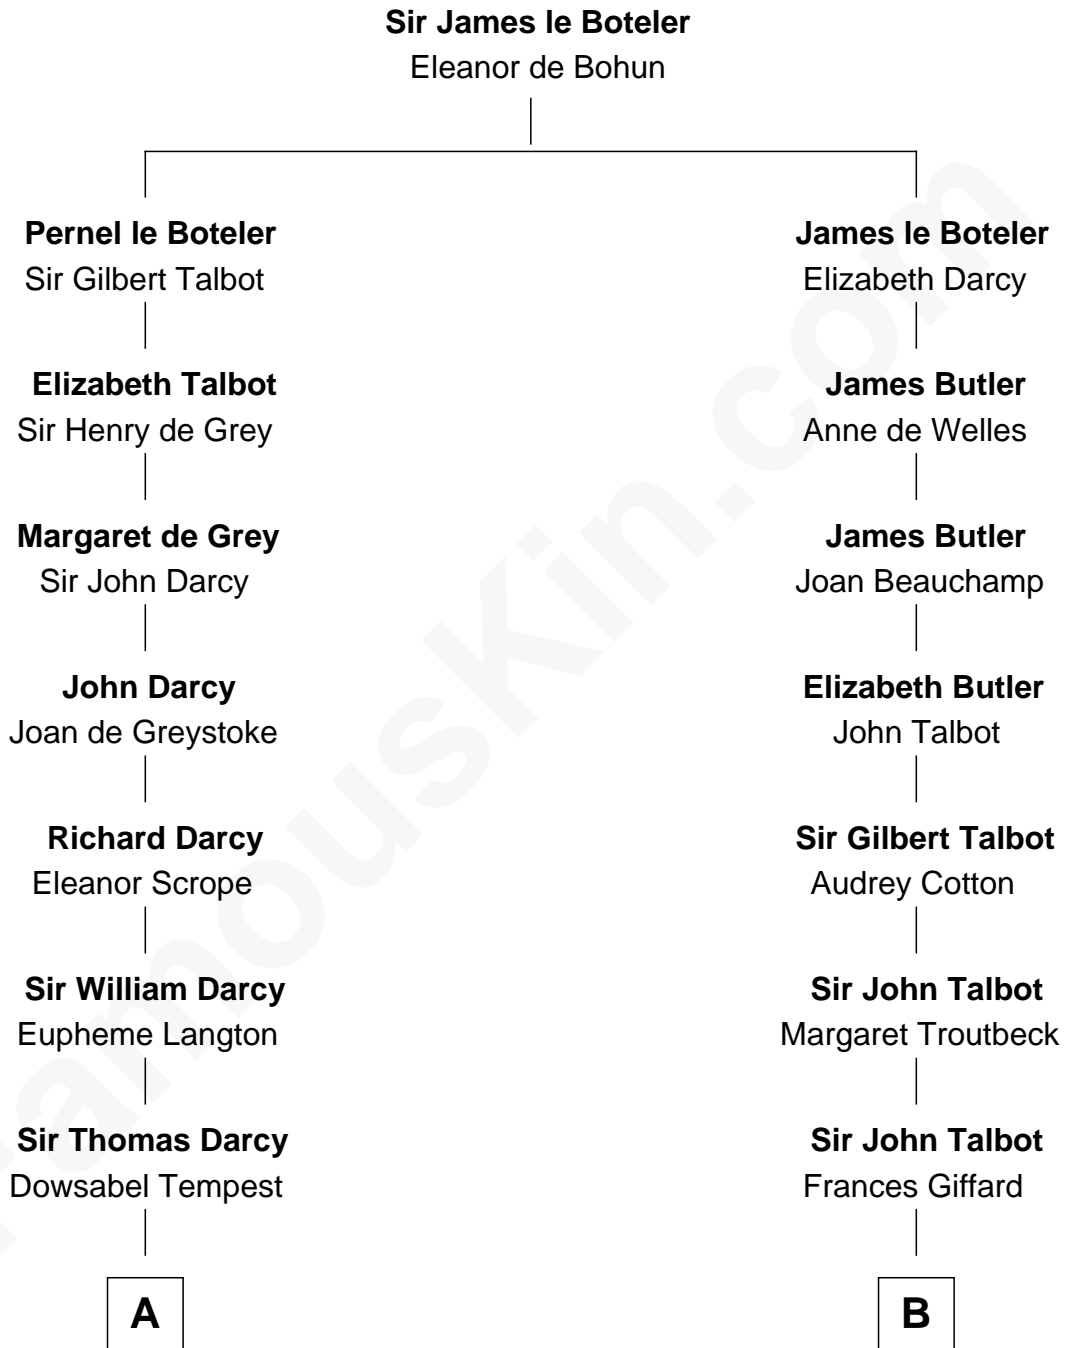

FamousKin.com

Relationship Chart of

Robert Treat Paine

Signer of the Declaration of Independence

14th cousin 5 times removed of

Benedict Cumberbatch

Movie, Television and Stage Actor

C

Henry Carlton Cumberbatch

Pauline Ellen Laing Congdon

Timothy Carlton Congdon Cumberbatch

Wanda Ventham

Benedict Cumberbatch

Movie, Television and Stage Actor

FamousKin.com