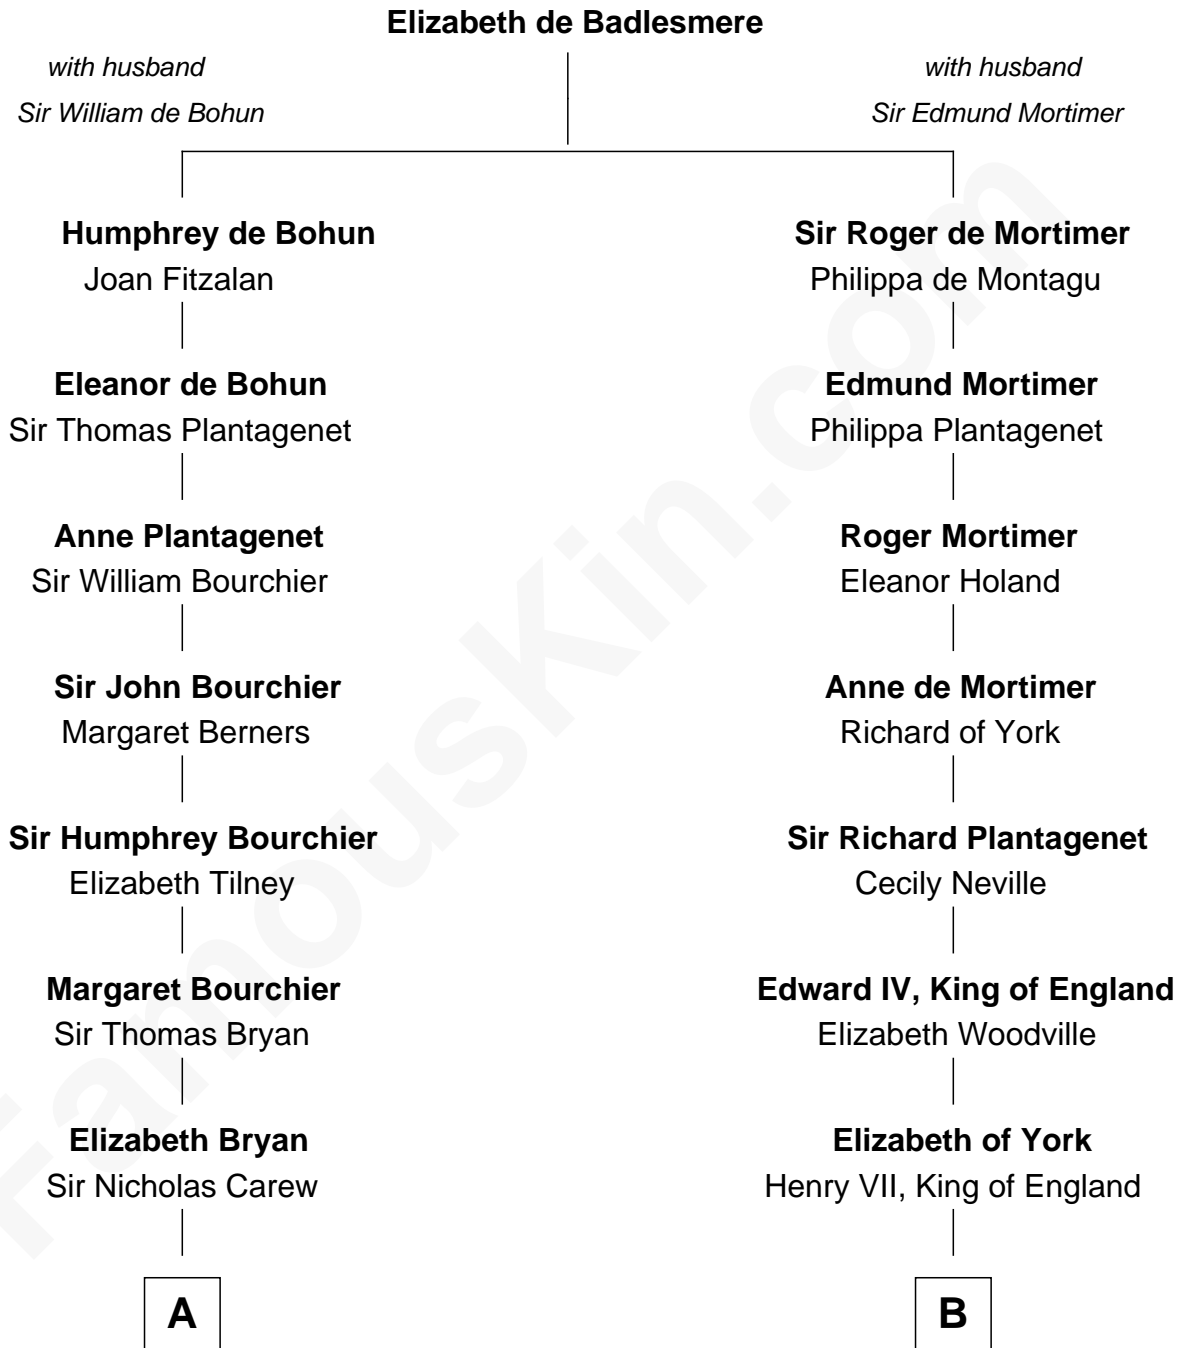

FamousKin.com

Relationship Chart of

Robert Treat Paine

Signer of the Declaration of Independence

14th cousin 7 times removed of

Alan Turing

WWII Codebreaker of Nazi Enigma Machine

C