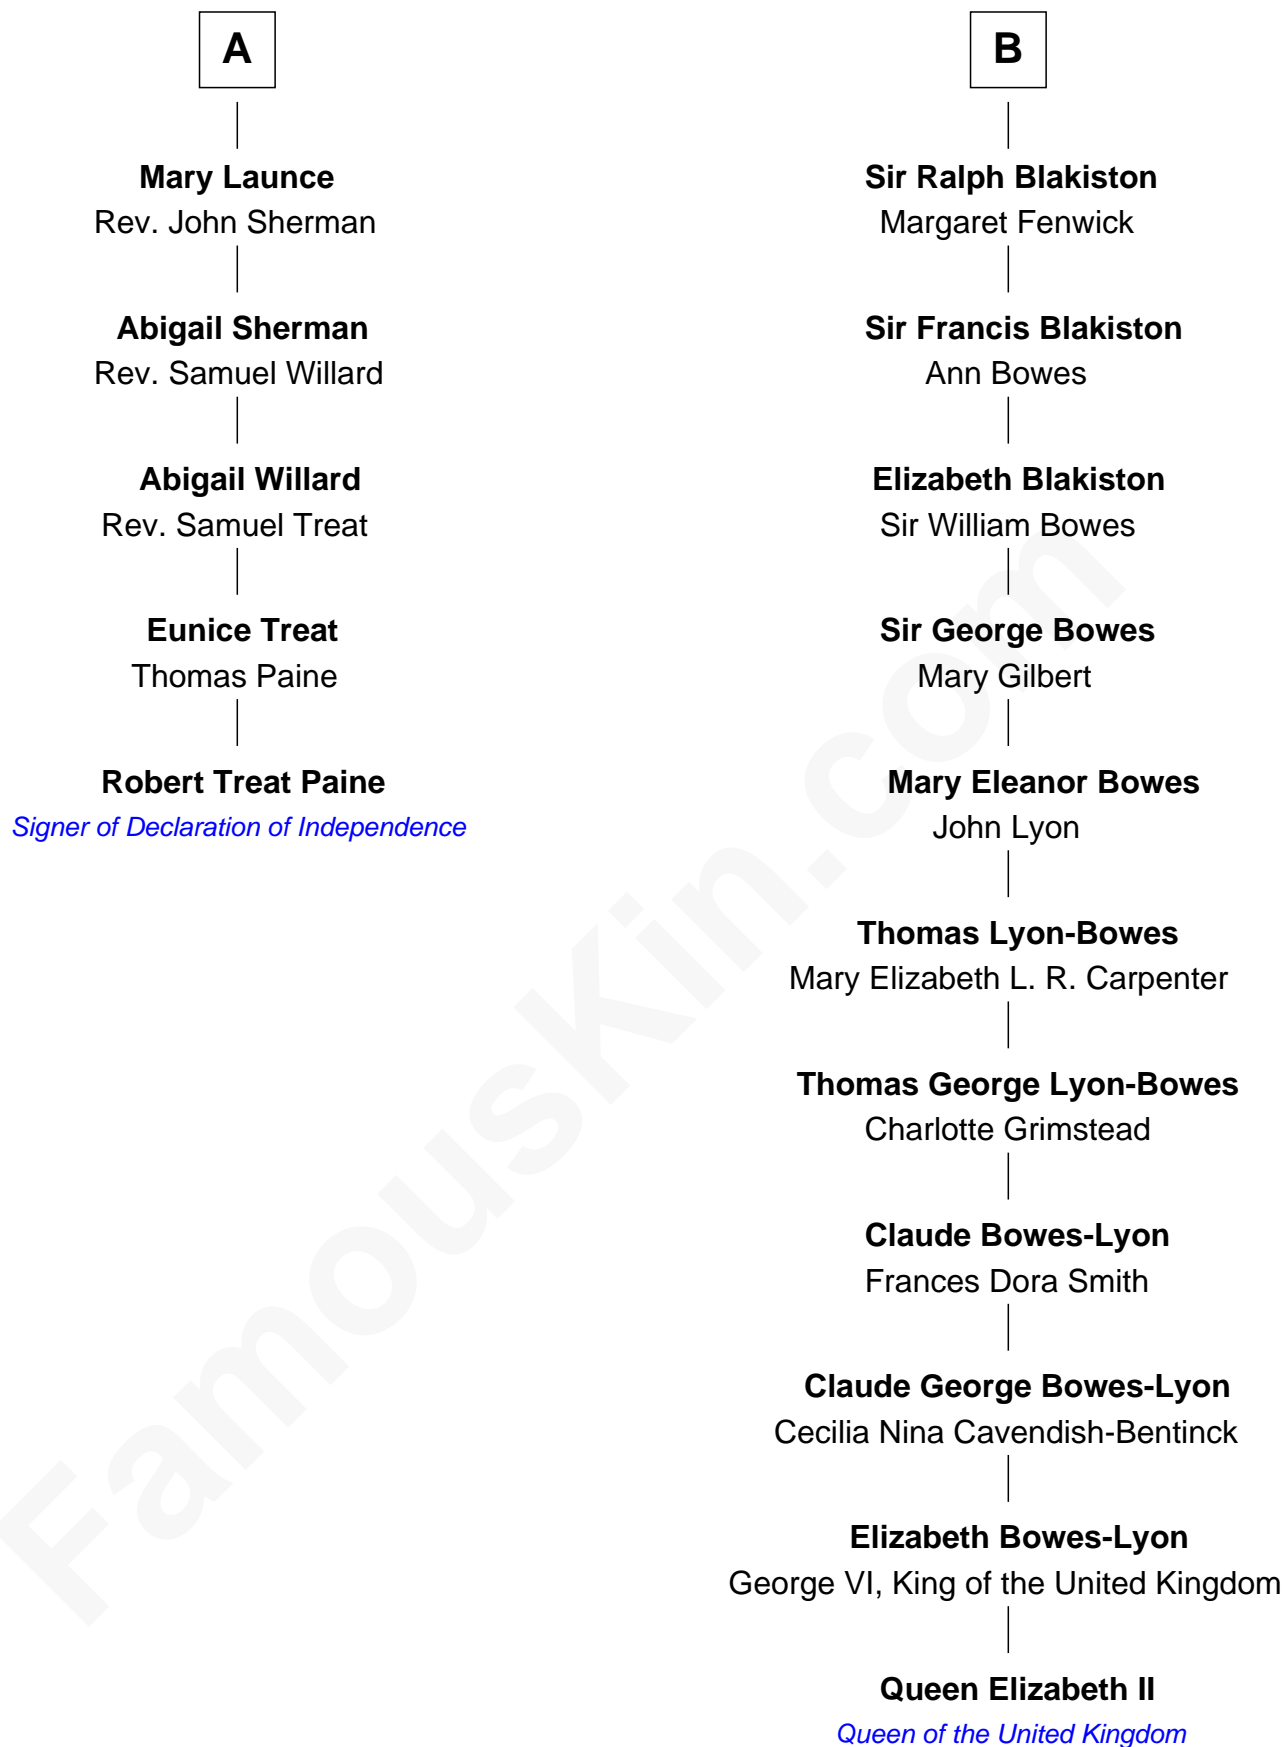

Elizabeth II photo by [Eric Draper](#)