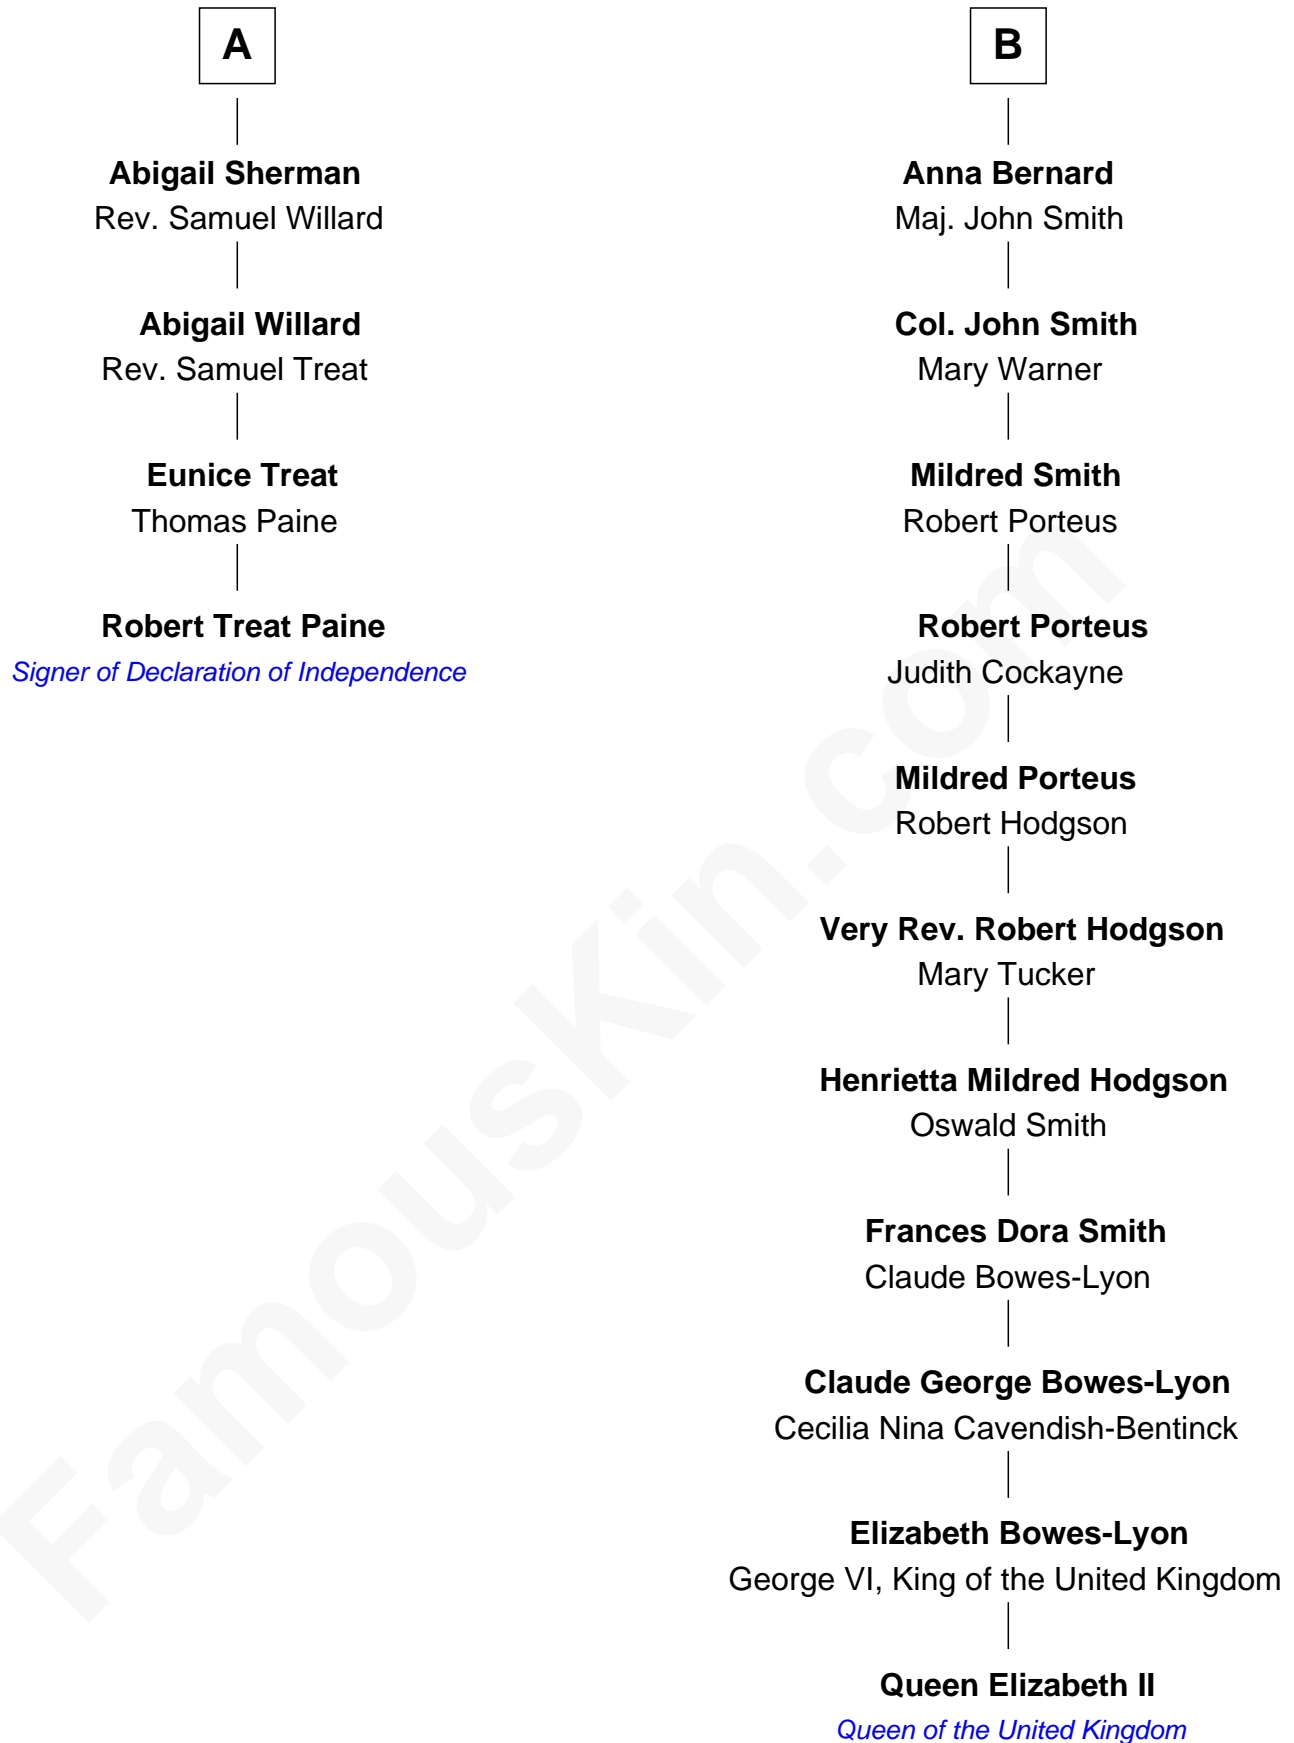

FamousKin.com

Relationship Chart of

Robert Treat Paine

Signer of the Declaration of Independence

10th cousin 7 times removed of

Queen Elizabeth II

Queen of the United Kingdom

John le Scrope
Elizabeth Chaworth

A

Elizabeth le Scrope
Sir Henry le Scrope

Margaret Scrope
John Bernard

John Bernard
Margaret Daundelyn

John Bernard
Cecily Muscote

Francis Bernard
Alice Hazlewood

Richard Bernard
Elizabeth Woolhouse

Richard Bernard
Anna Cordray

B

Elizabeth II photo by [Eric Draper](#)