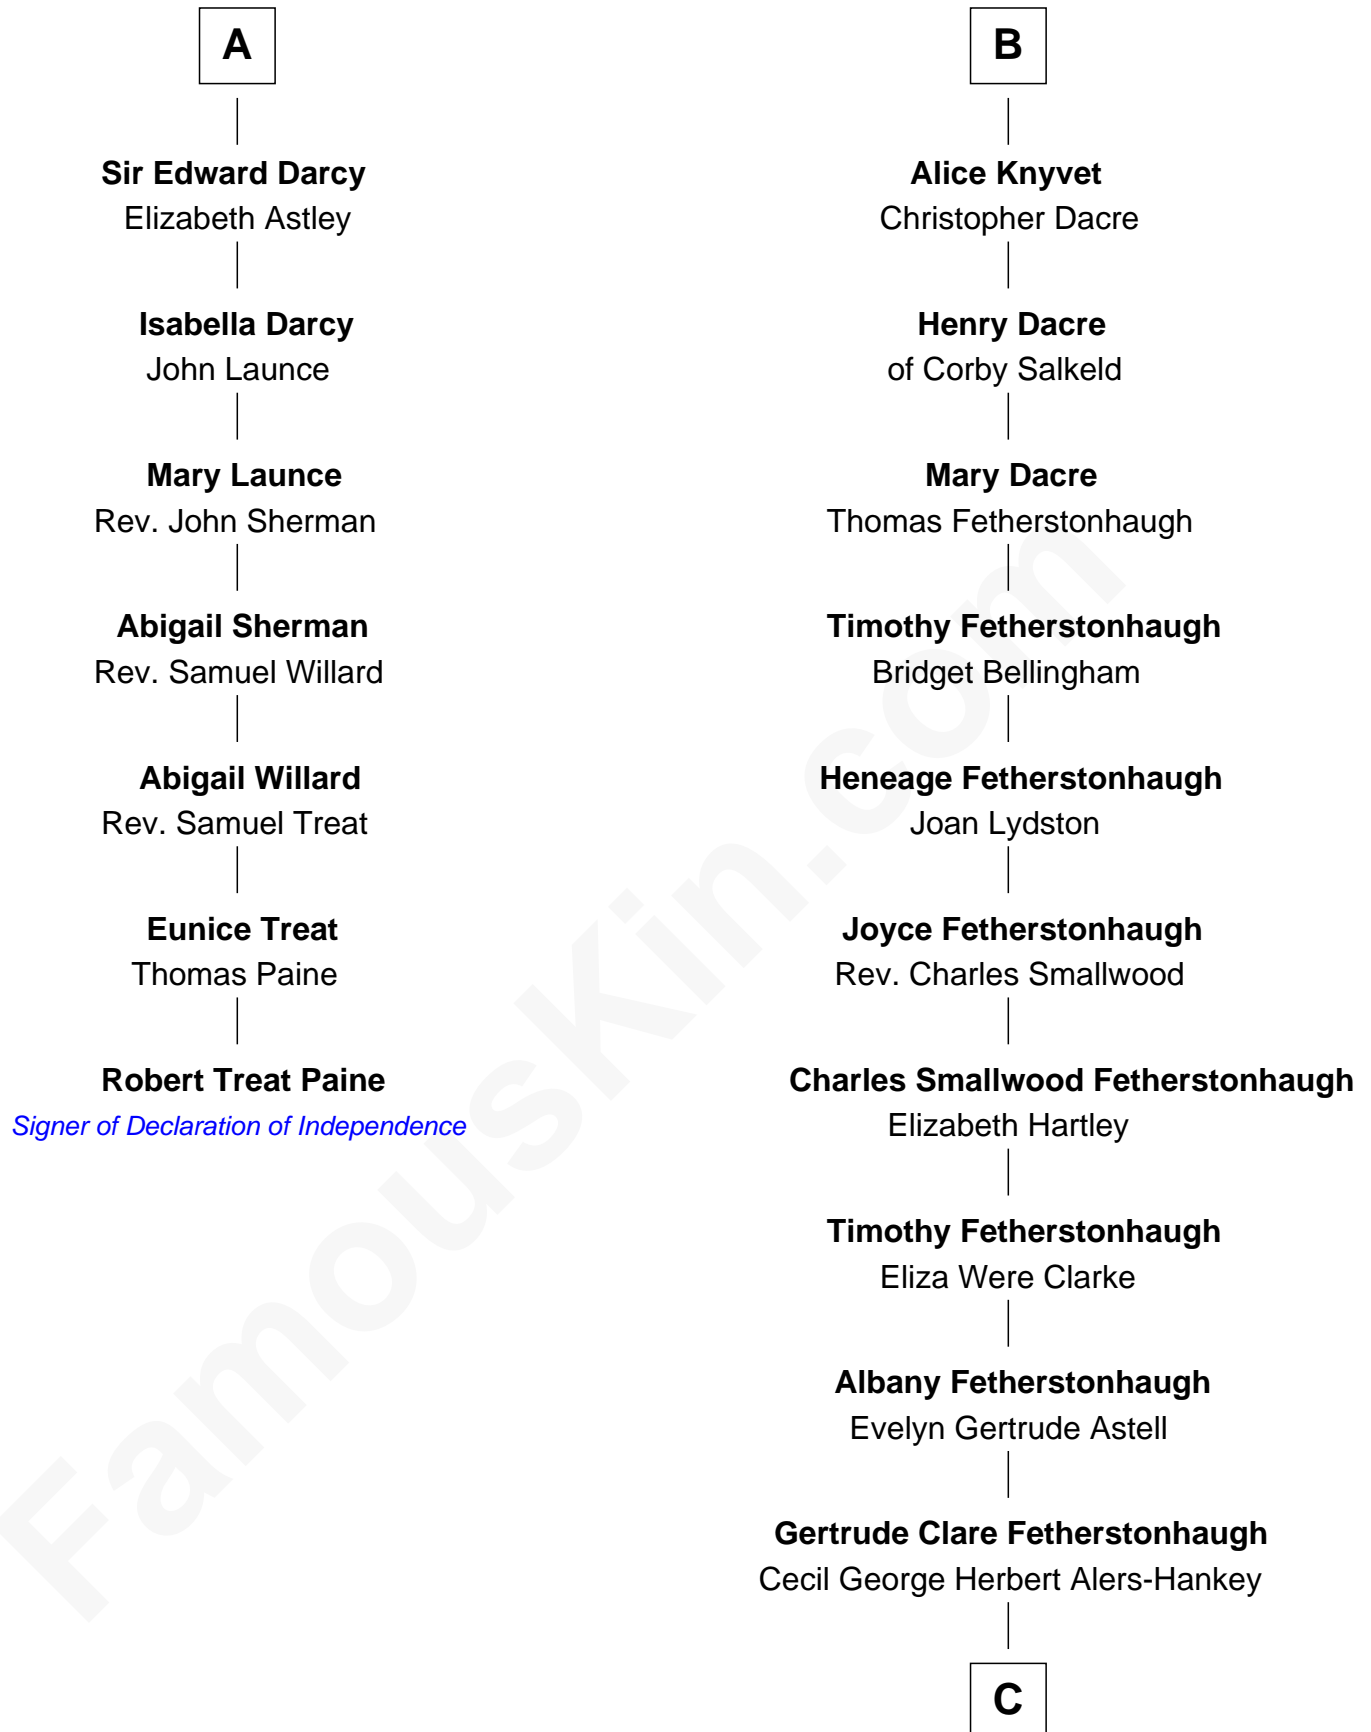

FamousKin.com

Relationship Chart of

Robert Treat Paine

Signer of the Declaration of Independence

13th cousin 6 times removed of

Tilda Swinton

Movie Actress

Sir William de Ros
Margery de Badlesmere

C

Mariora Beatrice Evelyn Rochfort Alers-Hankey

Alan Henry Campbell Swinton

Sir John Swinton

Judith Balfour Killen

Tilda Swinton

Movie Actress

FamousKin.com