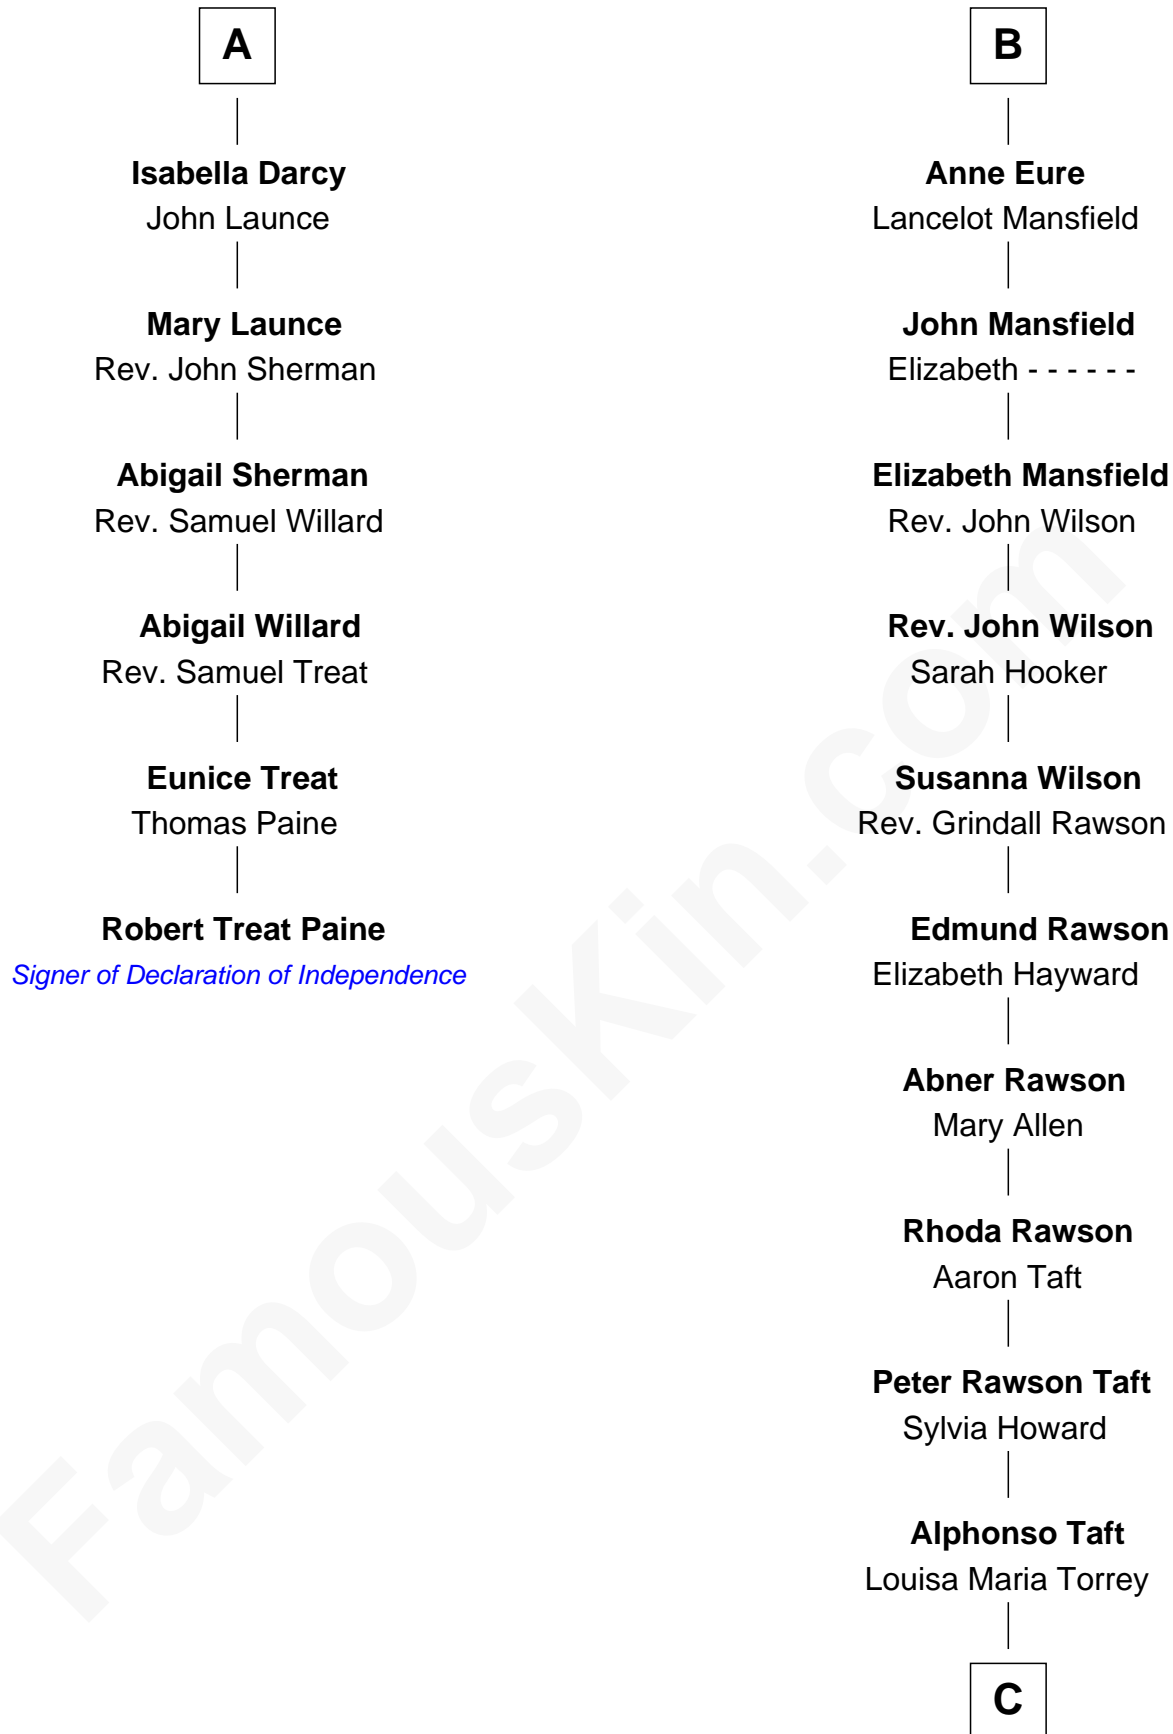

## Relationship Chart of

### Robert Treat Paine

*Signer of the Declaration of Independence*

12th cousin 8 times removed of

**Bob Taft**

*67th Governor of Ohio*

**C**

**William Howard Taft**

Helen Louise Herron

**Robert Alphonso Taft**

Martha Wheaton Bowers

**Robert Alphonso Taft**

Blanca Duncan Noël

**Bob Taft**

*67th Governor of Ohio*

FamousKin.com