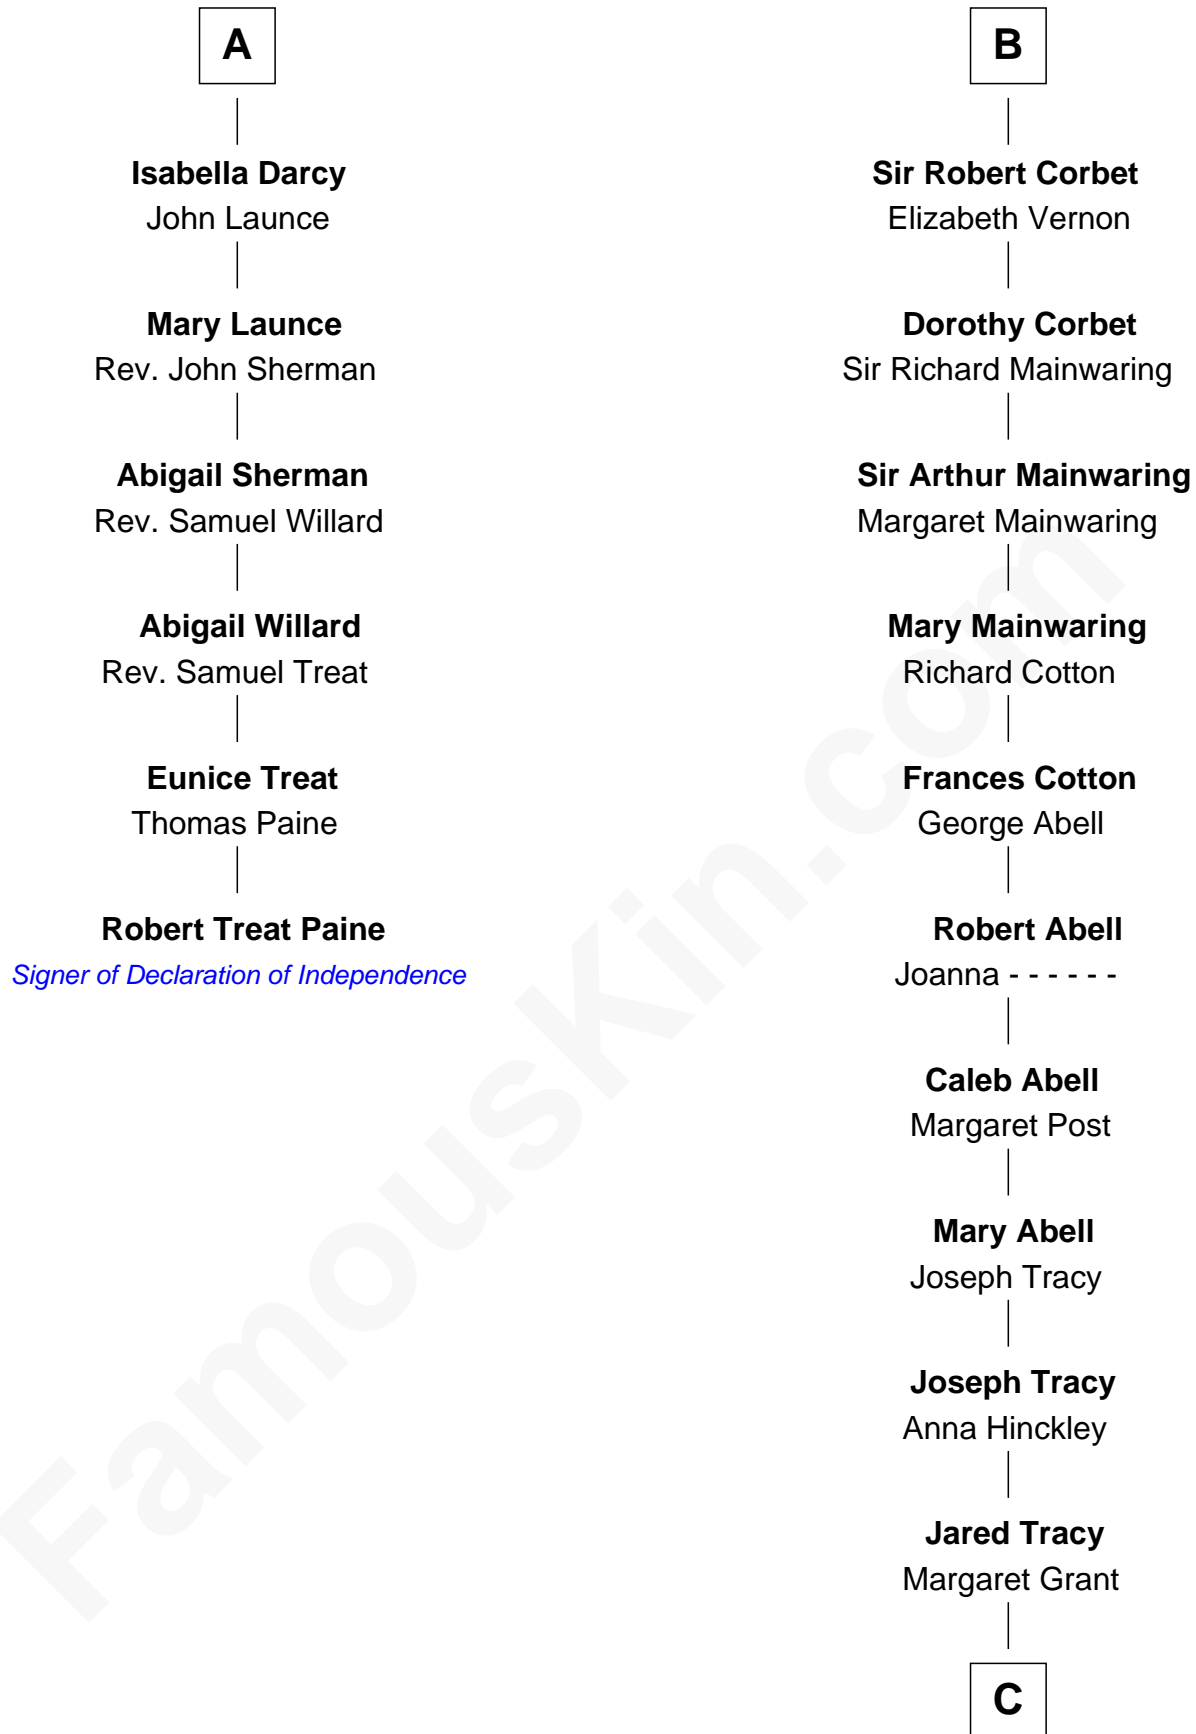

FamousKin.com

Relationship Chart of

Robert Treat Paine

Signer of the Declaration of Independence

12th cousin 9 times removed of

Henry Sturgis Morgan

Co-Founder of Morgan Stanley

Sir Henry de Grey

Sir Thomas Hopton

Eleanor Lucy

Elizabeth Hopton

Sir Roger Corbet

Sir Richard Corbet

Elizabeth Devereux

B

C

William Gedney Tracy

Rachel Huntington

Charles F. Tracy

Louisa Kirkland

Frances Louisa Tracy

John Pierpont Morgan

John Pierpont Morgan

Jane Norton Grew