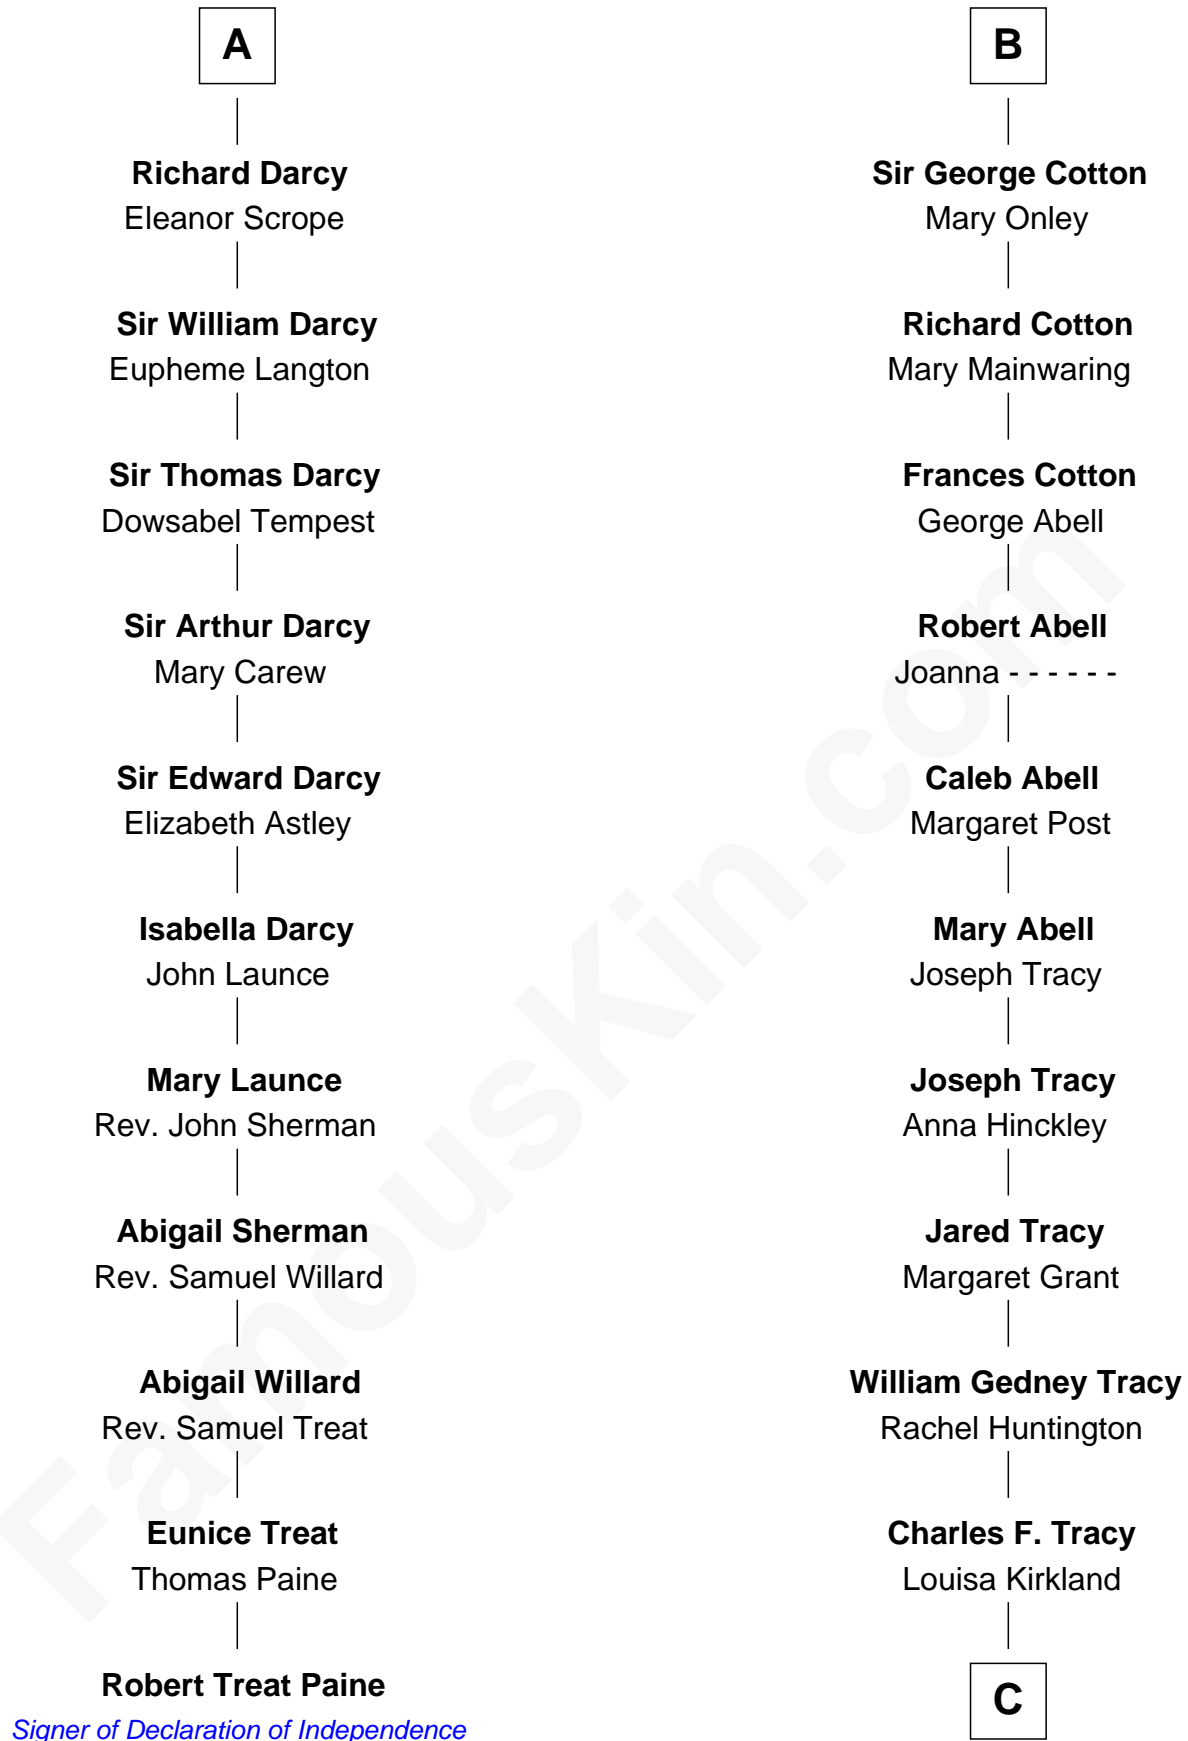

FamousKin.com

Relationship Chart of

Robert Treat Paine

Signer of the Declaration of Independence

17th cousin 2 times removed of

Henry Sturgis Morgan

Co-Founder of Morgan Stanley

Sir William de Ferrers

Elizabeth Berkeley

Sir John Sutton

Jane Sutton

Thomas Mainwaring

Cecily Mainwaring

John Cotton

B

C