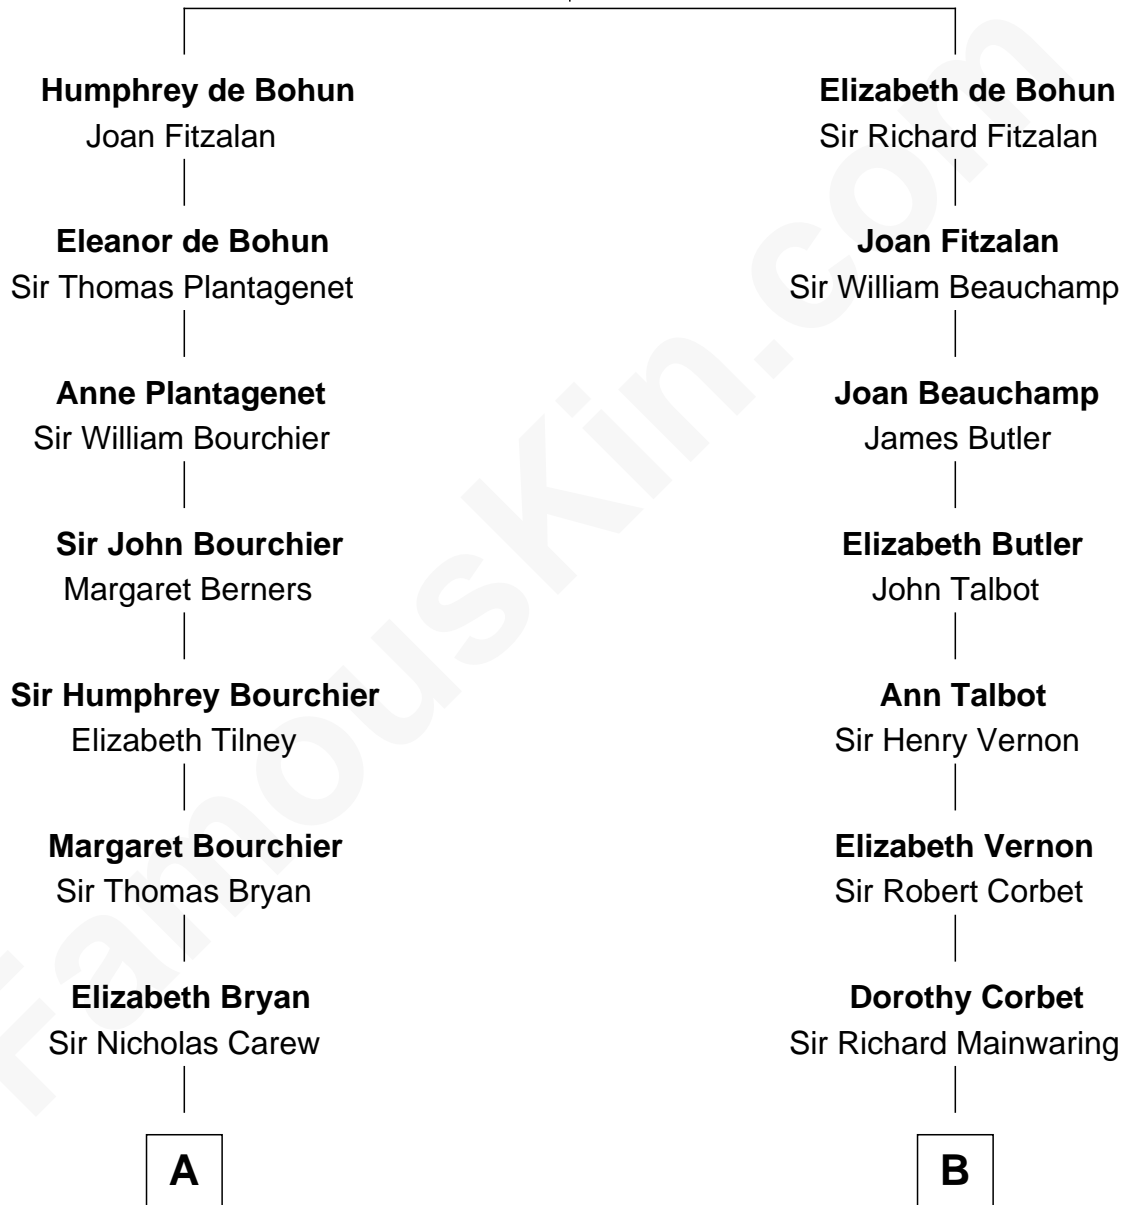

## Relationship Chart of

### Robert Treat Paine

*Signer of the Declaration of Independence*

14th cousin 5 times removed of

### Henry Sturgis Morgan

*Co-Founder of Morgan Stanley*

**Sir William de Bohun**  
Elizabeth de Badlesmere

**C**

—  
**Frances Louisa Tracy**

John Pierpont Morgan

—  
**John Pierpont Morgan**

Jane Norton Grew