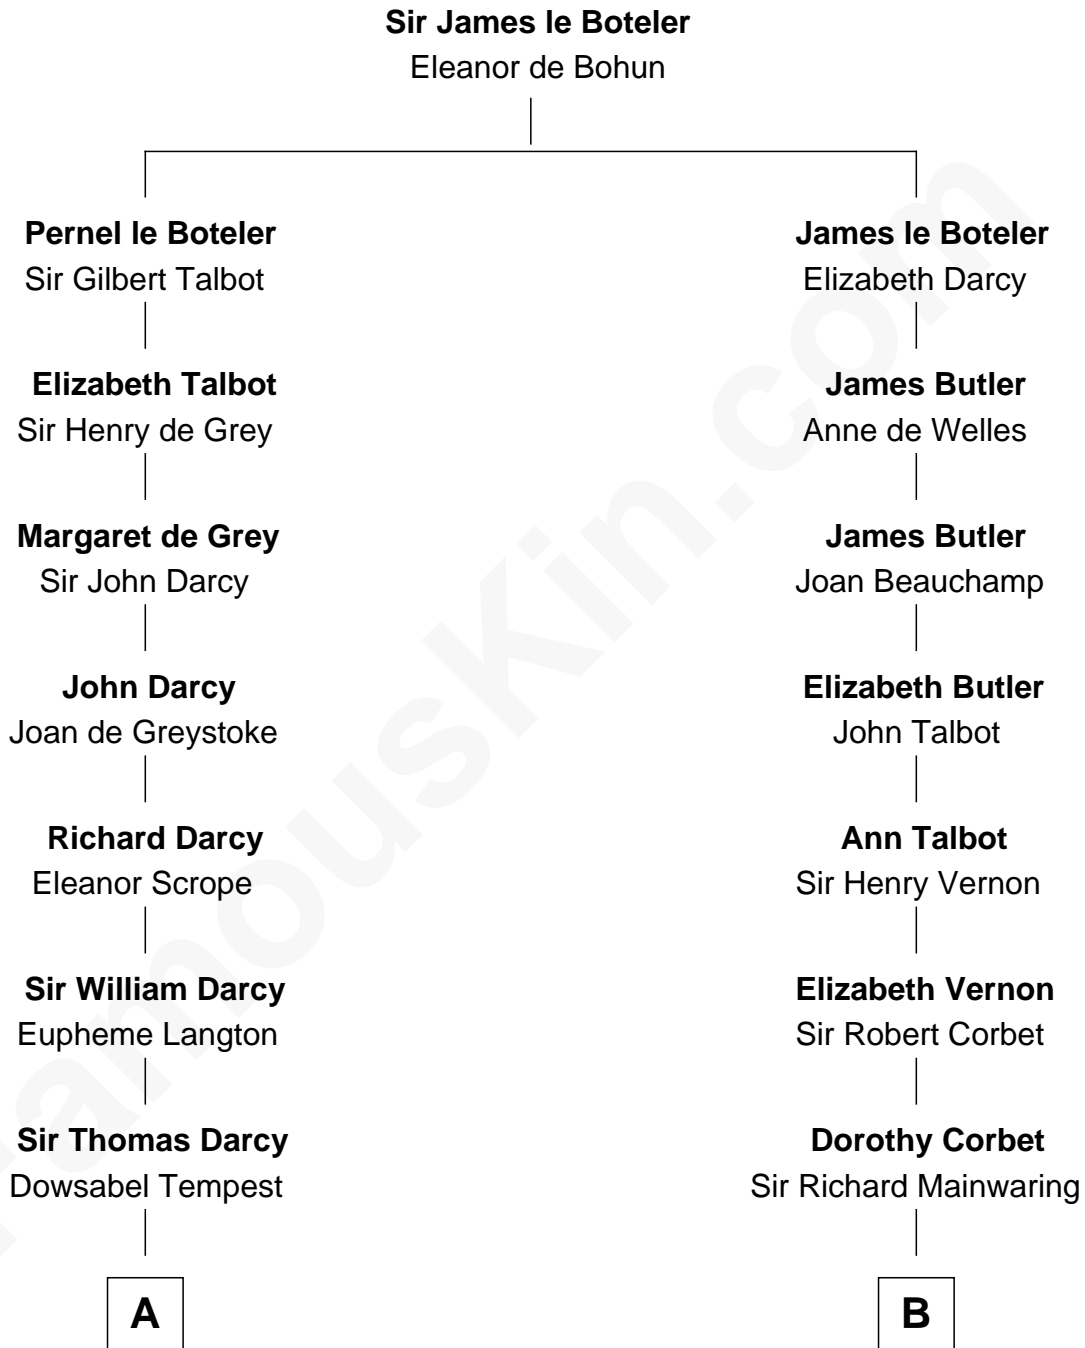

## Relationship Chart of

### Robert Treat Paine

*Signer of the Declaration of Independence*

**14th cousin 4 times removed of**

**J.P. Morgan, Jr.**

*American Banker and Philanthropist*

C

Frances Louisa Tracy  
John Pierpont Morgan

J.P. Morgan, Jr.  
*American Banker and Philanthropist*