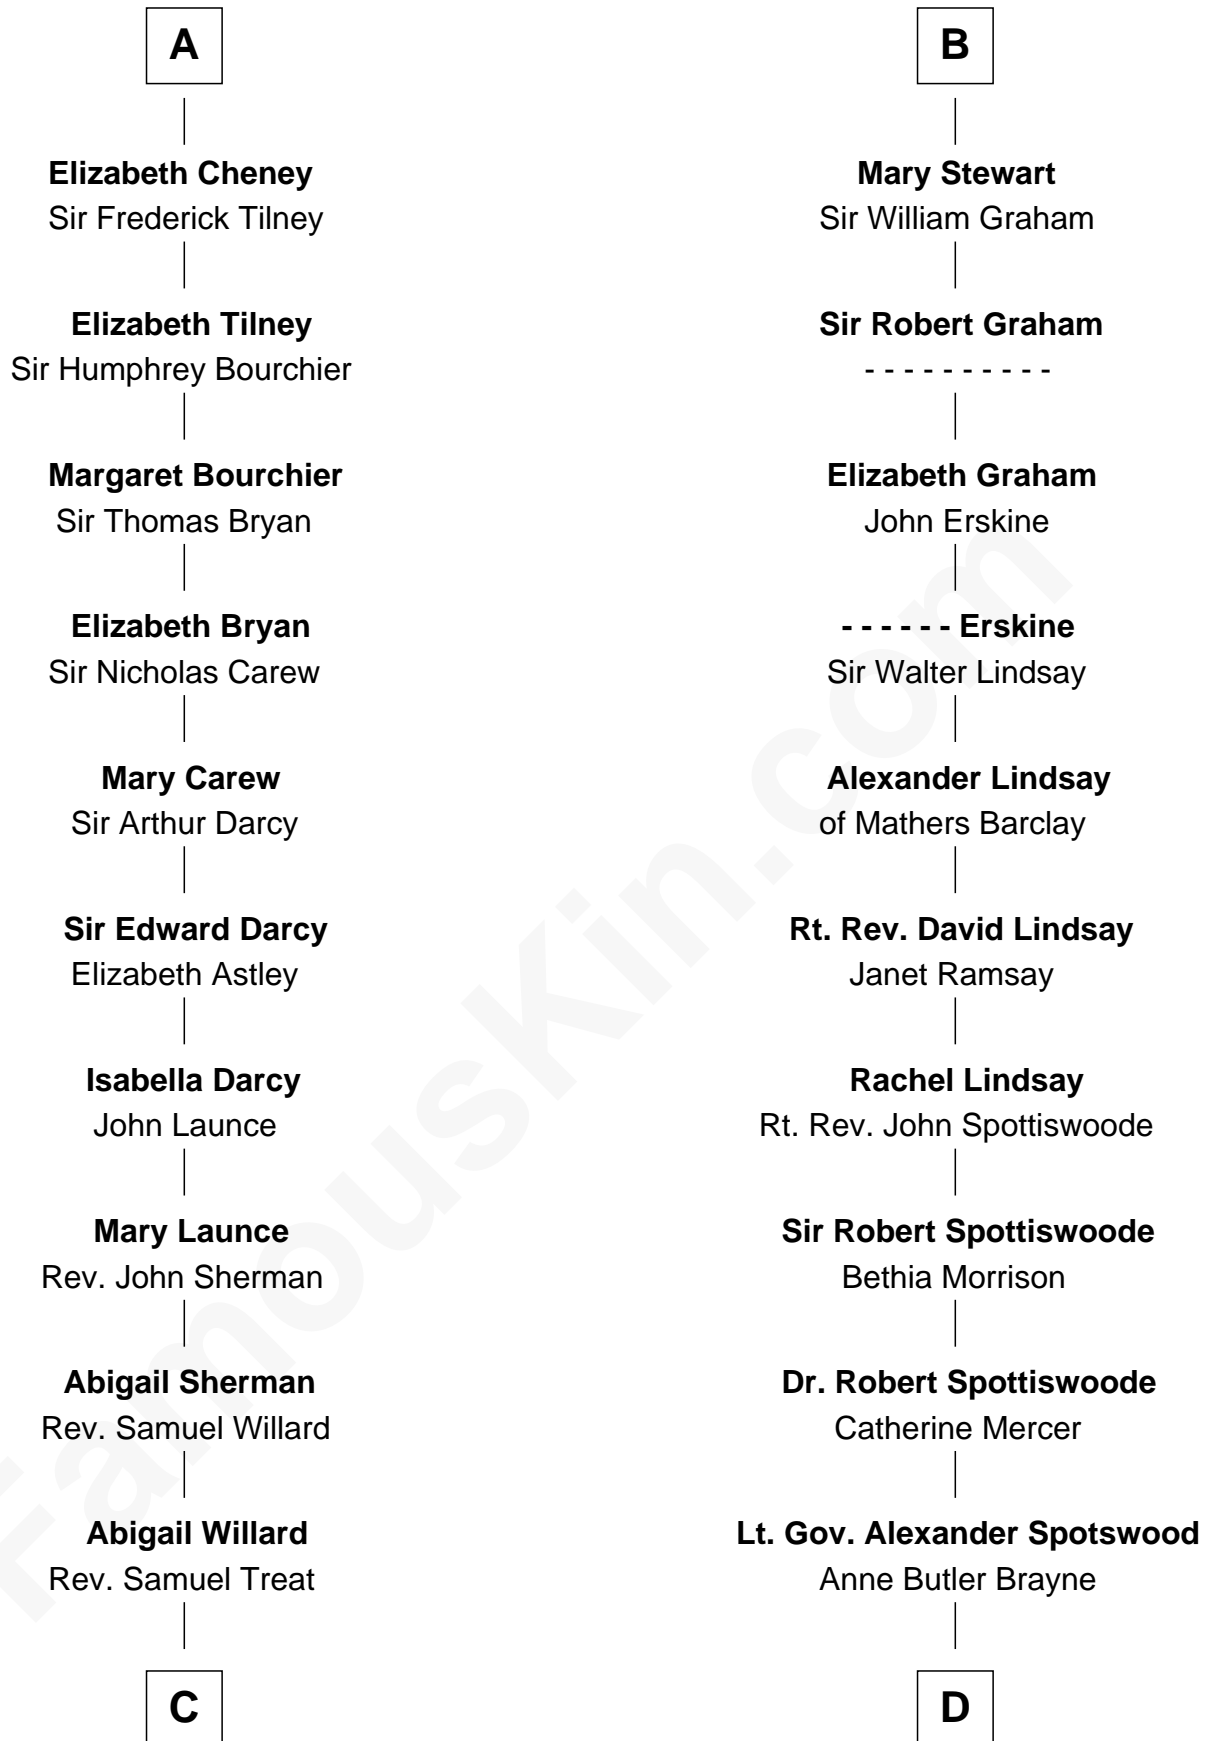

FamousKin.com

Relationship Chart of

Robert Treat Paine

Signer of the Declaration of Independence

18th cousin 3 times removed of

Fitzhugh Lee

40th Governor of Virginia

David of Huntingdon

Maud of Chester

C

Eunice Treat
Thomas Paine

Robert Treat Paine
Signer of Declaration of Independence

D

Anne Catherine Spotswood
Col. Bernard Moore

Anne Butler Moore
Charles Carter

Anne Hill Carter
Maj. Gen. Henry Lee

Sydney Smith Lee
Anna Maria Mason

Fitzhugh Lee
40th Governor of Virginia

FamousKin.com