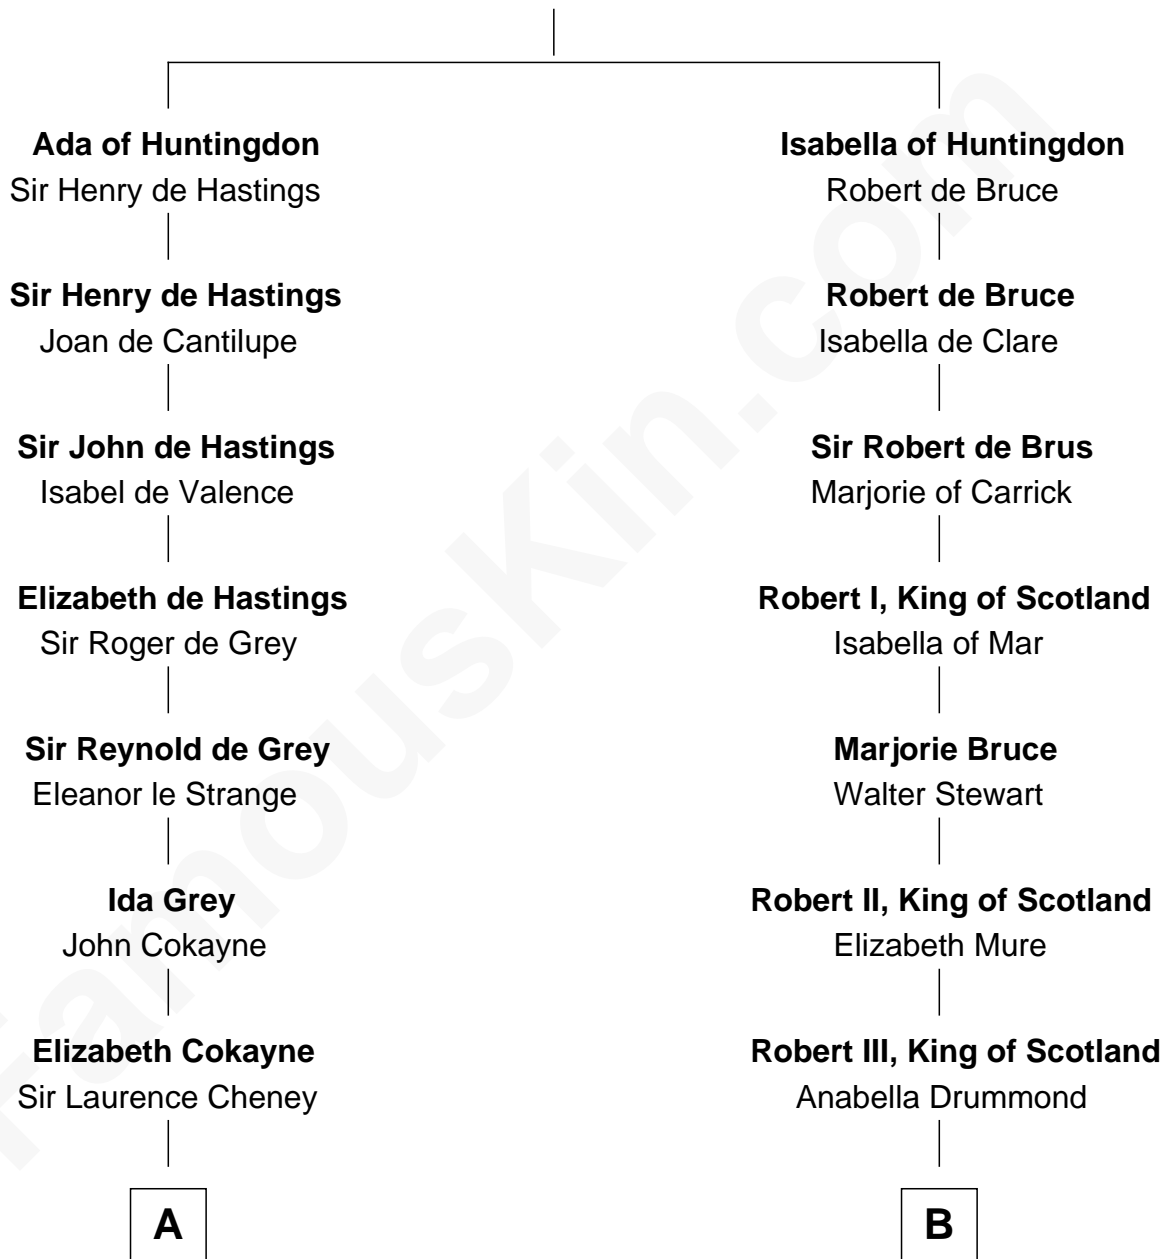

FamousKin.com

Relationship Chart of

Robert Treat Paine

Signer of the Declaration of Independence

18th cousin 3 times removed of

Fitzhugh Lee

40th Governor of Virginia

David of Huntingdon

Maud of Chester

C

Eunice Treat
Thomas Paine

Robert Treat Paine
Signer of Declaration of Independence

D

Anne Catherine Spotswood
Col. Bernard Moore

Anne Butler Moore
Charles Carter

Anne Hill Carter
Maj. Gen. Henry Lee

Sydney Smith Lee
Anna Maria Mason

Fitzhugh Lee
40th Governor of Virginia

FamousKin.com