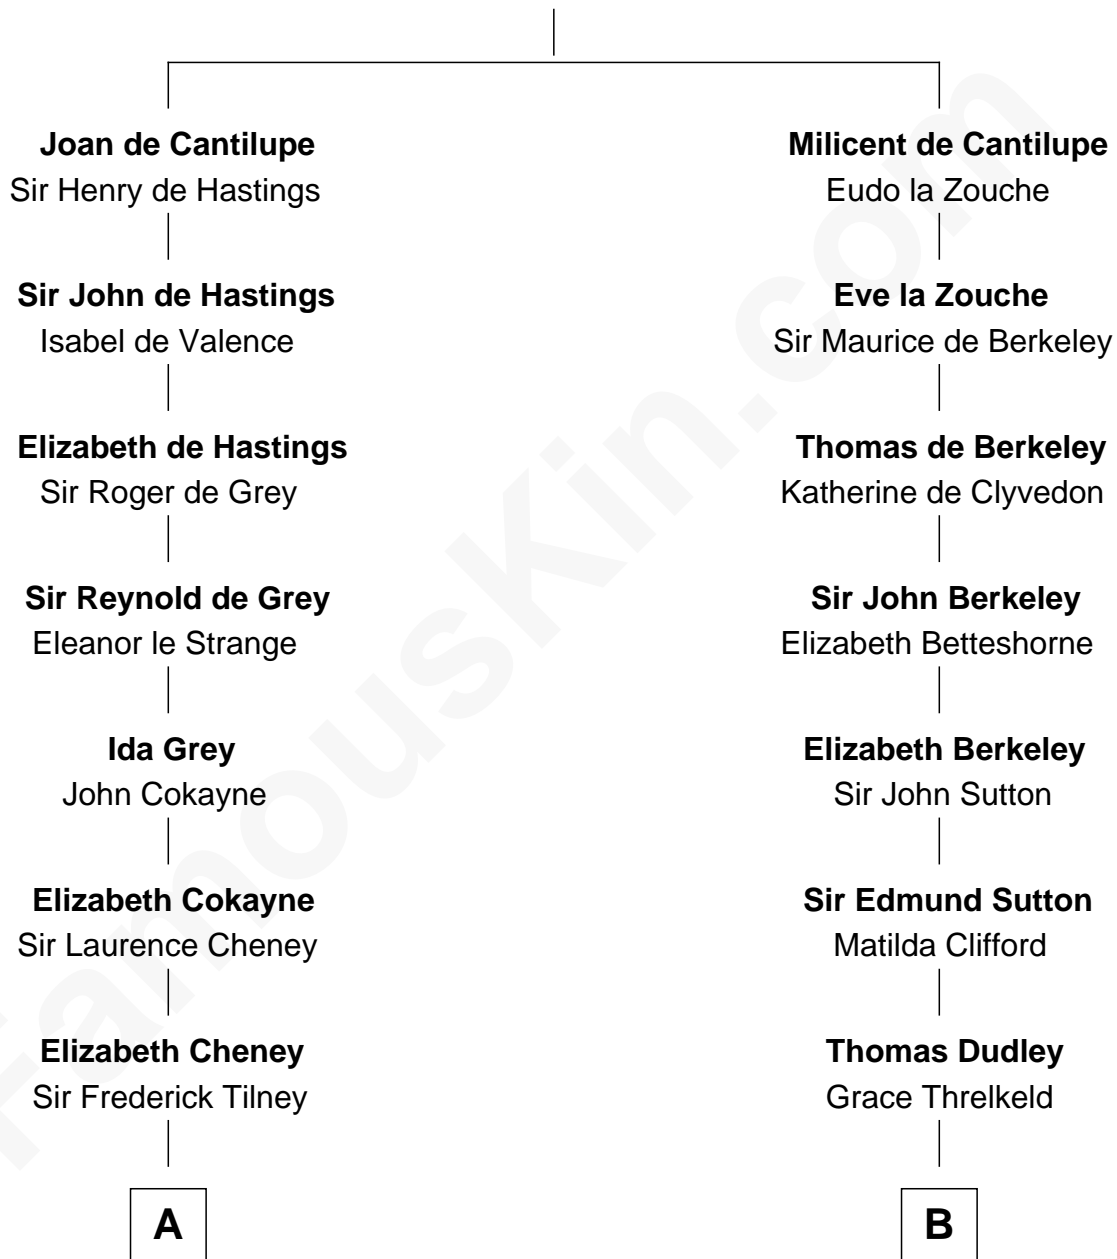

## Relationship Chart of

### Robert Treat Paine

*Signer of the Declaration of Independence*

17th cousin 1 time removed of

### Fitzhugh Lee

*40th Governor of Virginia*

**Sir William de Cantilupe**

Eve de Braiose

C

Anna Maria Mason  
Sydney Smith Lee

Fitzhugh Lee  
*40th Governor of Virginia*

FamousKin.com