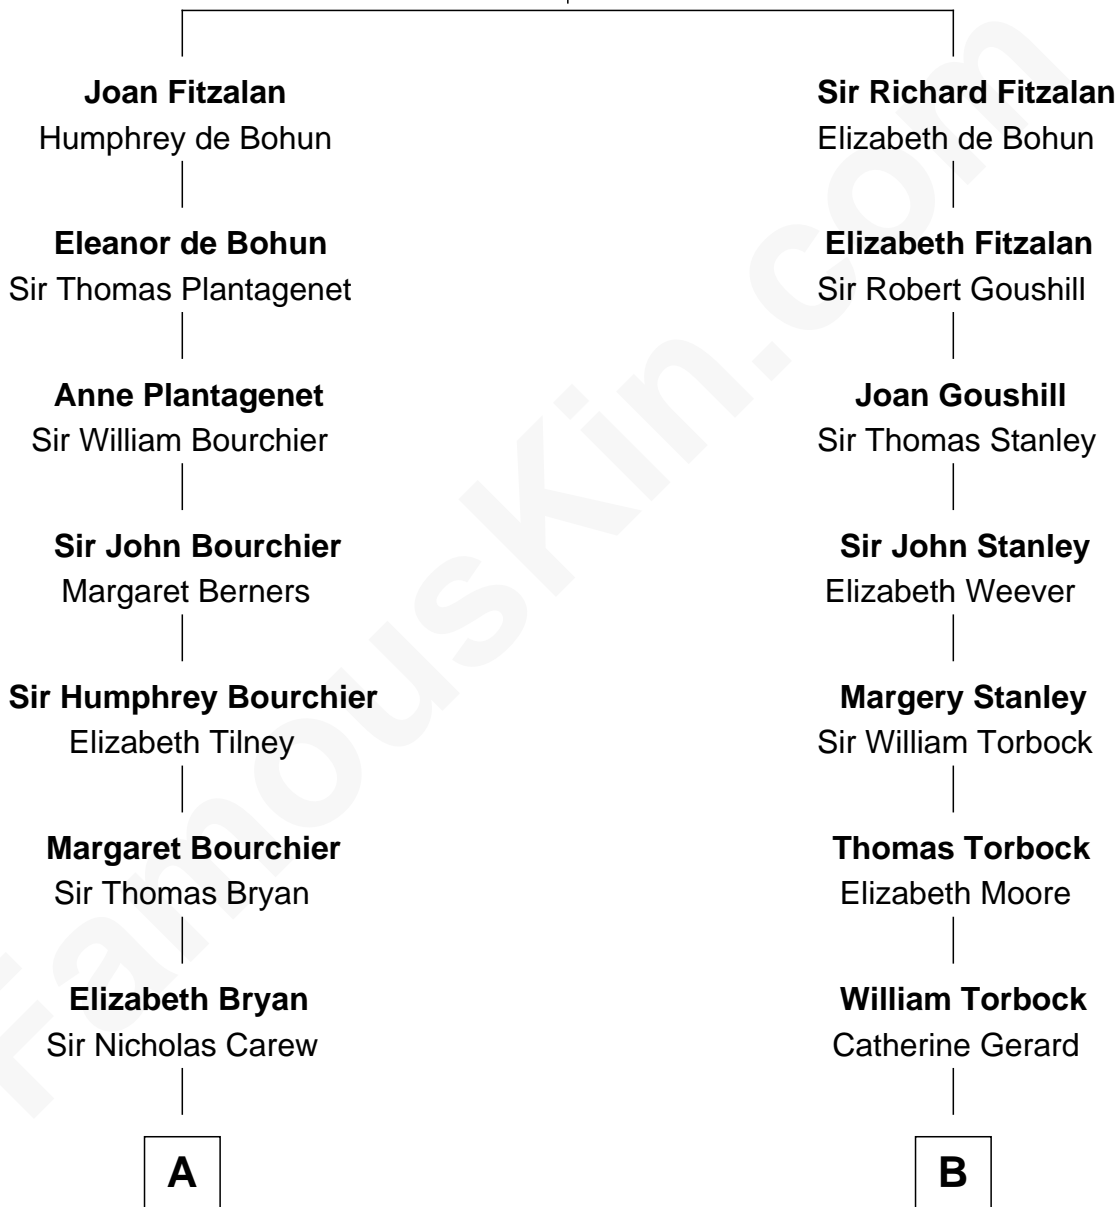

FamousKin.com

Relationship Chart of

Robert Treat Paine

Signer of the Declaration of Independence

14th cousin 2 times removed of

Henry Lloyd

40th Governor of Maryland

Richard Fitzalan
Eleanor Plantagenet

A

Mary Carew
Sir Arthur Darcy

Sir Edward Darcy
Elizabeth Astley

Isabella Darcy
John Launce

Mary Launce
Rev. John Sherman

Abigail Sherman
Rev. Samuel Willard

Abigail Willard
Rev. Samuel Treat

Eunice Treat
Thomas Paine

Robert Treat Paine

Signer of Declaration of Independence

B

Margaret Torbock
Oliver Mainwaring

Mary Mainwaring
Benjamin Gill

Anna Maria Gill
James Neale

Henrietta Maria Neale
Col. Philemon Lloyd

Edward Lloyd
Sarah Covington