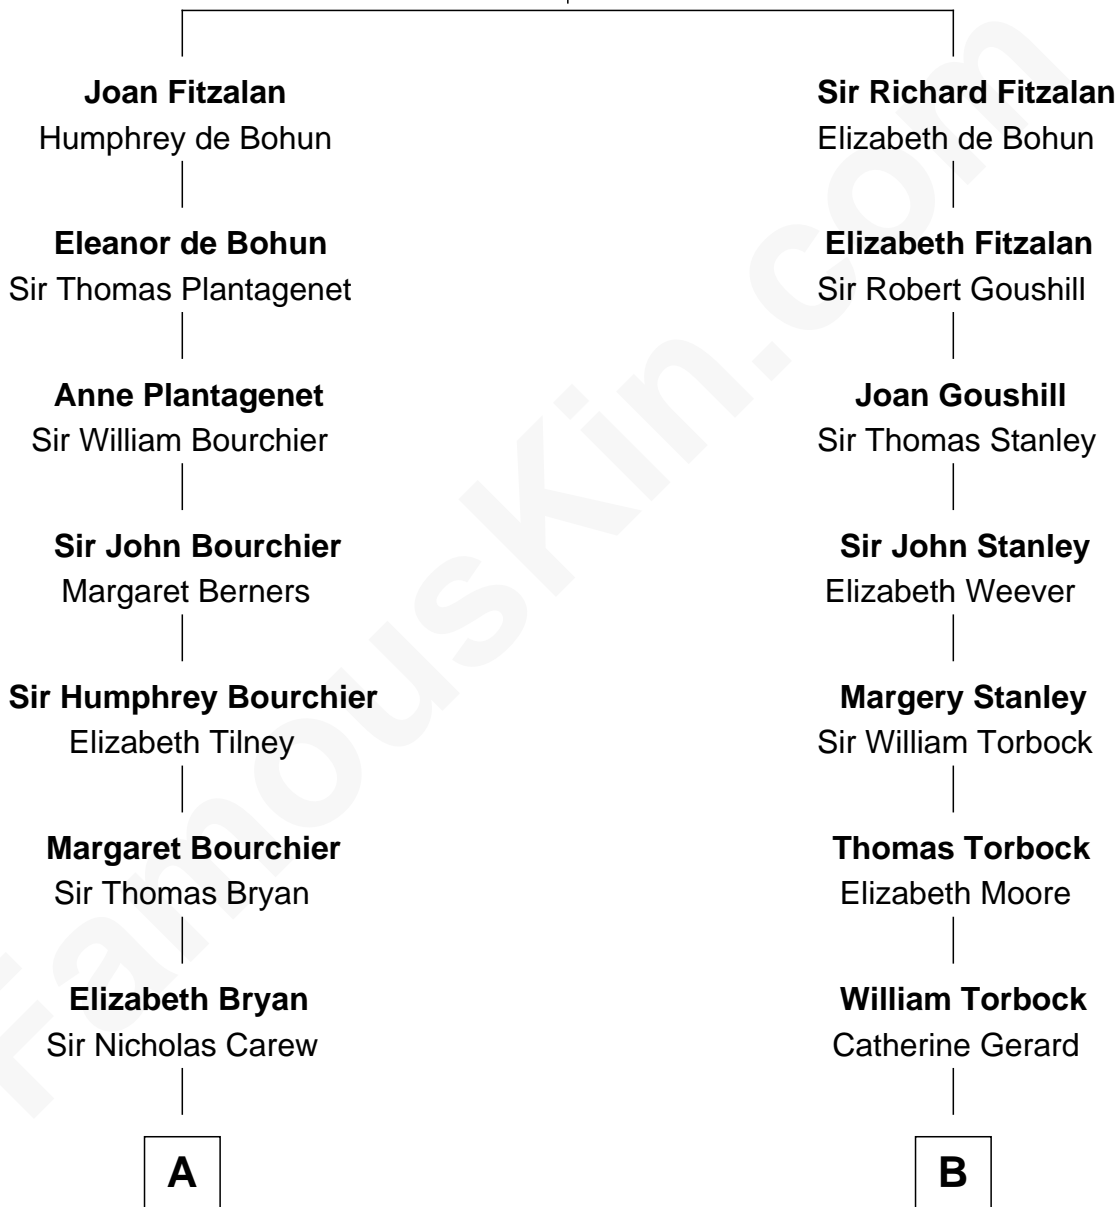

FamousKin.com

Relationship Chart of

Robert Treat Paine

Signer of the Declaration of Independence

14th cousin of

Charles Goldsborough

16th Governor of Maryland

Richard Fitzalan
Eleanor Plantagenet

A

Mary Carew
Sir Arthur Darcy

Sir Edward Darcy
Elizabeth Astley

Isabella Darcy
John Launce

Mary Launce
Rev. John Sherman

Abigail Sherman
Rev. Samuel Willard

Abigail Willard
Rev. Samuel Treat

Eunice Treat
Thomas Paine

Robert Treat Paine

Signer of Declaration of Independence

B

Margaret Torbock
Oliver Mainwaring

Mary Mainwaring
Benjamin Gill

Anna Maria Gill
James Neale

Henrietta Maria Neale
Col. Philemon Lloyd

Anna Maria Lloyd
Richard Tilghman