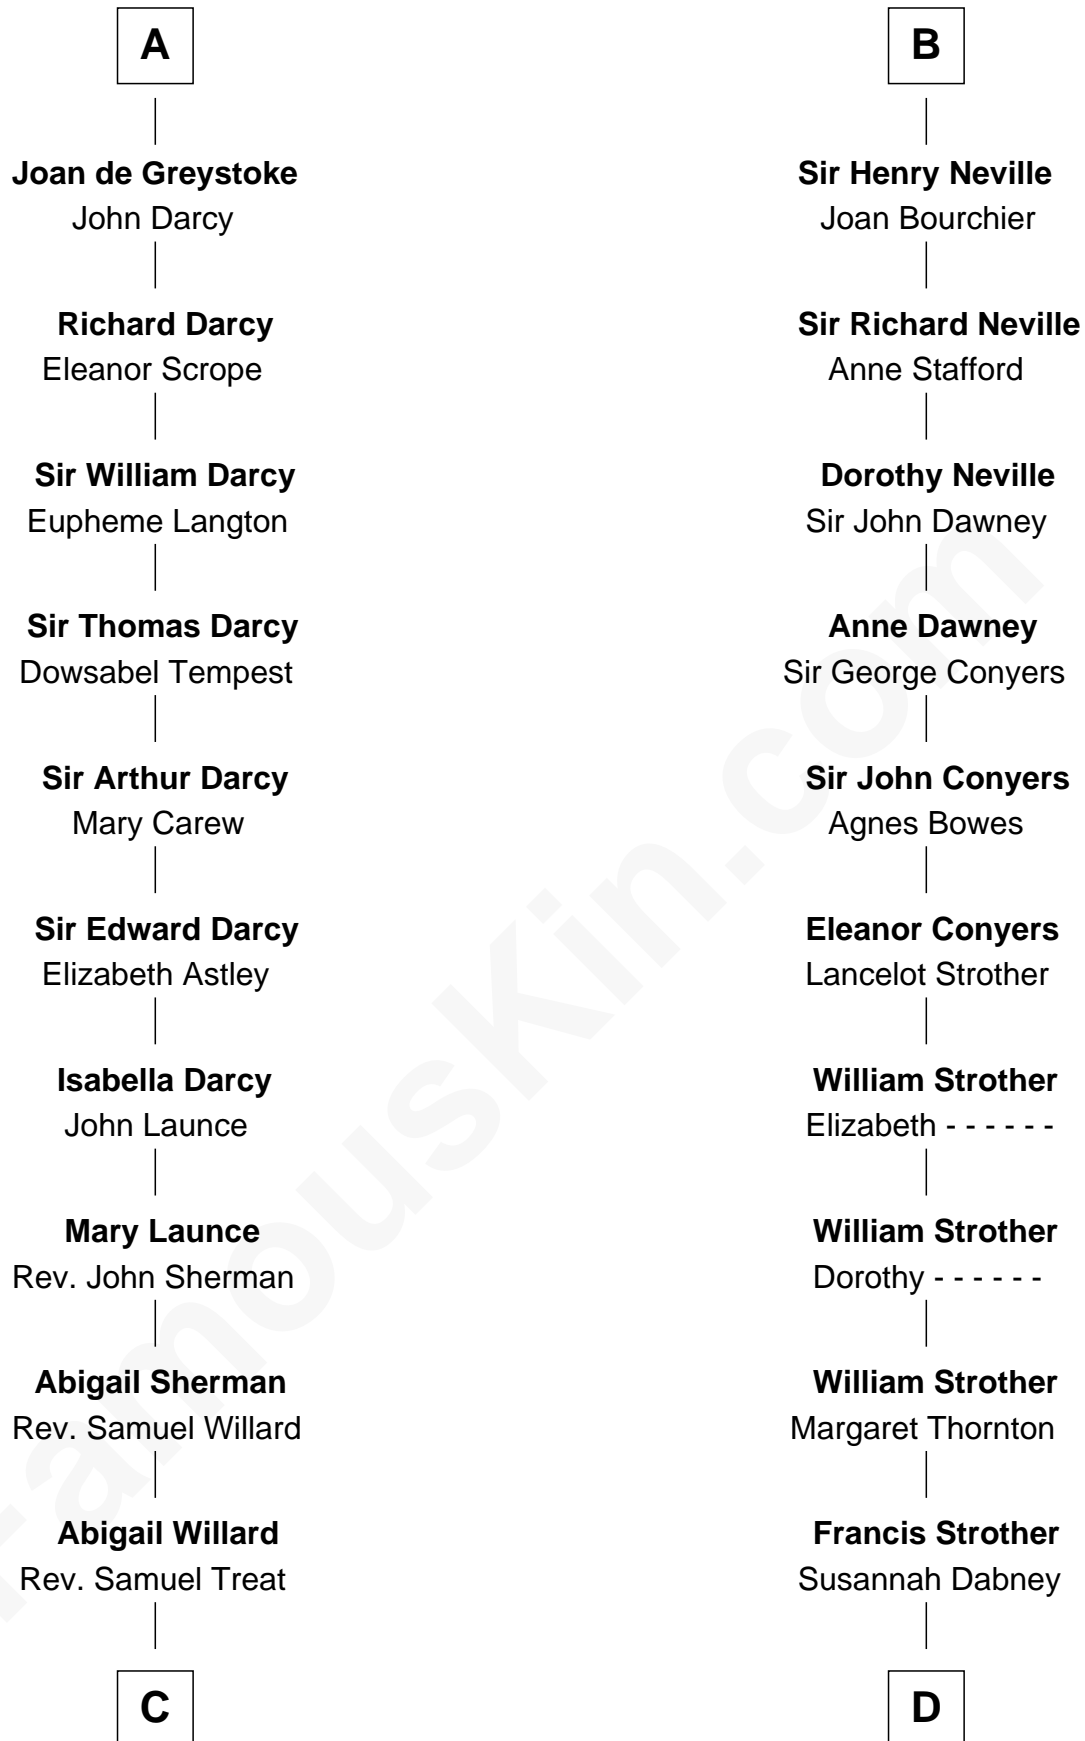

FamousKin.com

Relationship Chart of

Robert Treat Paine

Signer of the Declaration of Independence

18th cousin 1 time removed of

Zachary Taylor
12th U.S. President

Sir Roger de Quincy
Helen of Galloway

Margaret de Quincy
Sir William de Ferrers

Robert de Ferrers
Alianore de Bohun

Sir John Ferrers
Hawise Muscegros

Sir Robert Ferrers
Joan de la Mote

Sir Robert de Ferrers
Elizabeth Botiller

Sir Robert de Ferrers
Joan Beaufort

Elizabeth Ferrers
Sir John de Greystoke

A

Ellen de Quincy
Alan la Zouche

Margery la Zouche
Robert FitzRoger

Euphemia de Clavering
Sir Ranulph de Neville

Sir Ralph de Neville
Alice de Audley

Sir John de Neville
Maude de Percy

Sir Ralph Neville
Joan Beaufort

George Neville
Elizabeth Beauchamp

B

C

Eunice Treat
Thomas Paine

Robert Treat Paine
Signer of Declaration of Independence

D

William Strother
Sarah Bayly

Sarah Dabney Strother
Col. Richard Taylor