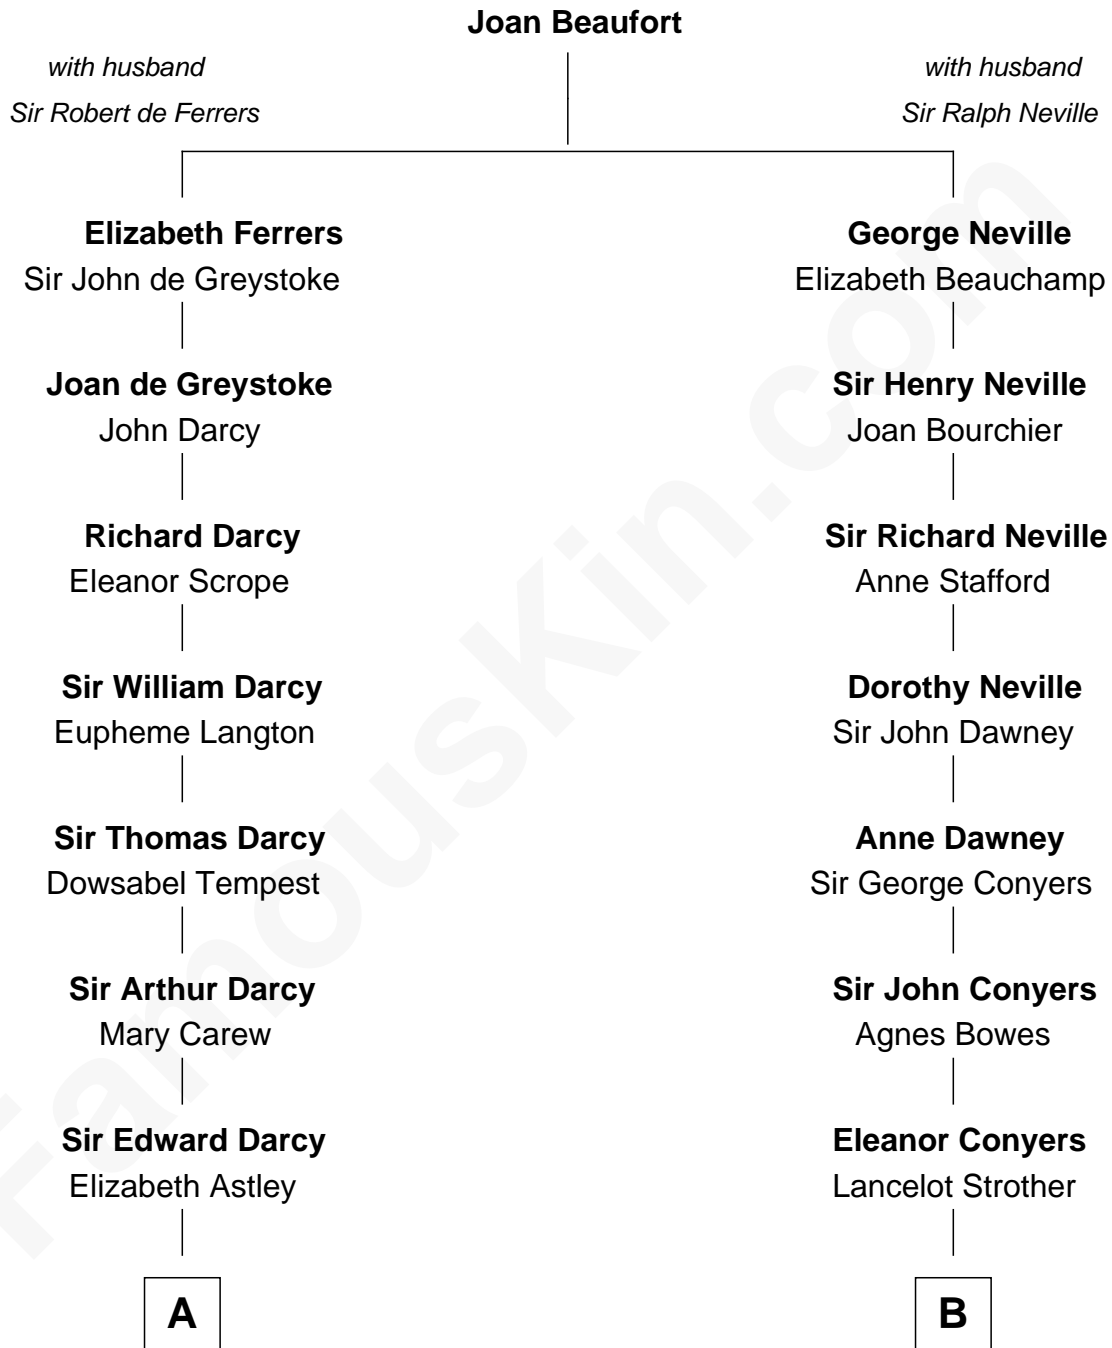

FamousKin.com

Relationship Chart of

Robert Treat Paine

Signer of the Declaration of Independence

12th cousin 1 time removed of

Zachary Taylor
12th U.S. President

A

Isabella Darcy
John Launce

Mary Launce
Rev. John Sherman

Abigail Sherman
Rev. Samuel Willard

Abigail Willard
Rev. Samuel Treat

Eunice Treat
Thomas Paine

Robert Treat Paine
Signer of Declaration of Independence

B

William Strother
Elizabeth - - - - -

William Strother
Dorothy - - - - -

William Strother
Margaret Thornton

Francis Strother
Susannah Dabney

William Strother
Sarah Bayly

Sarah Dabney Strother
Col. Richard Taylor

Zachary Taylor
12th U.S. President