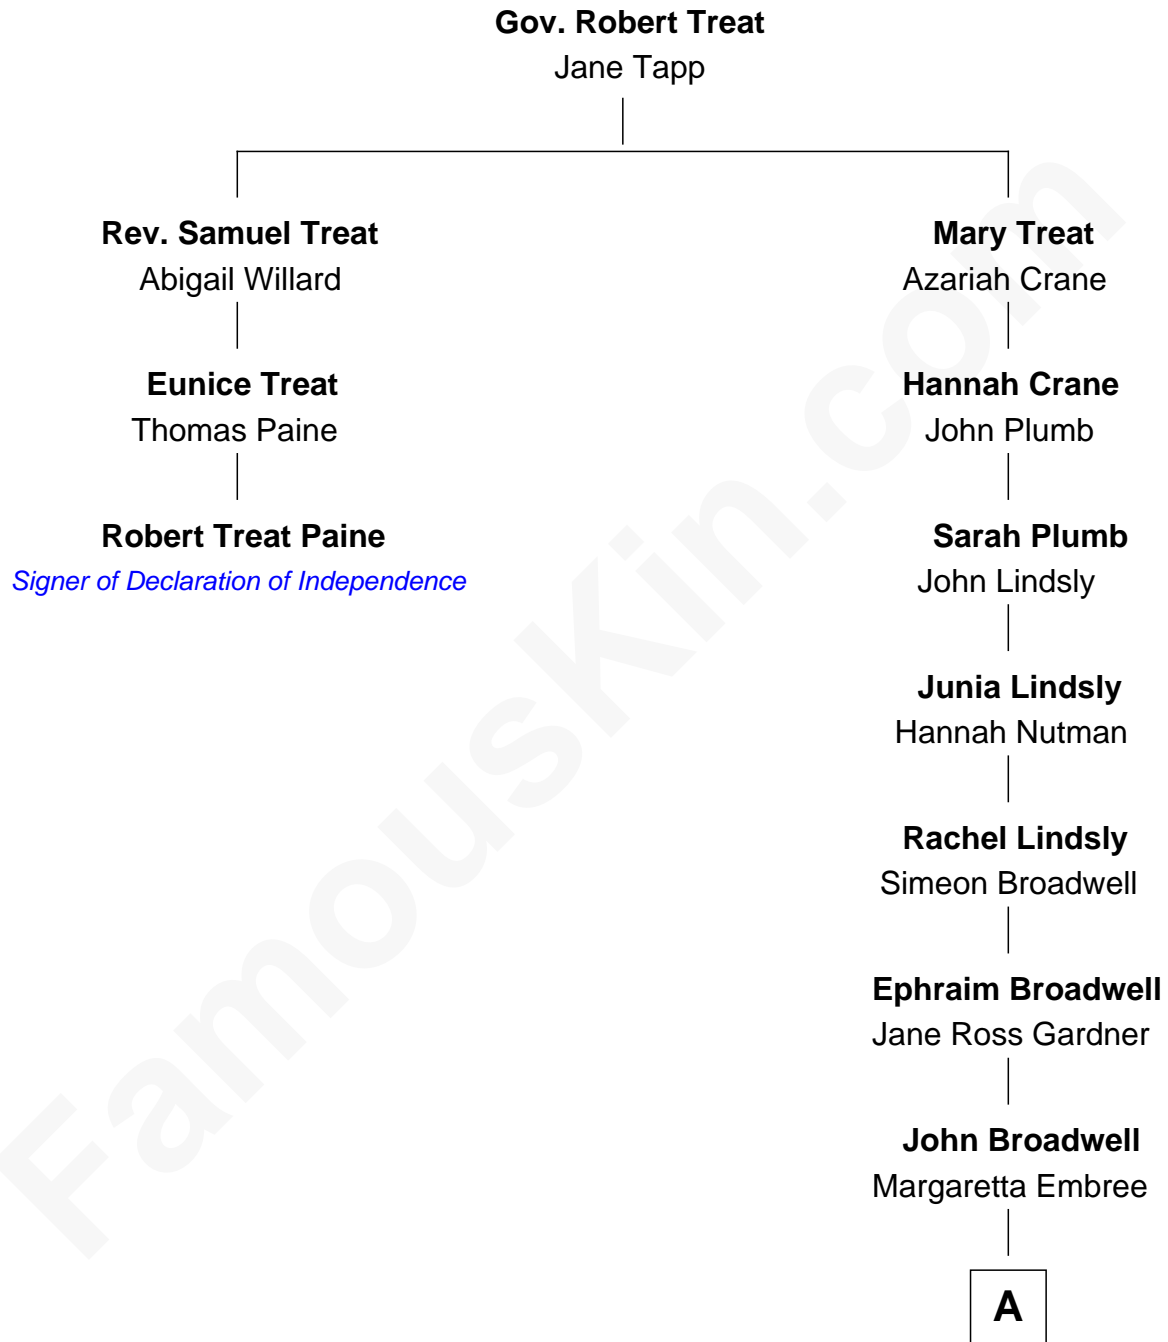

# FamousKin.com

## Relationship Chart of

### Robert Treat Paine

*Signer of the Declaration of Independence*

**2nd cousin 7 times removed of**

**Thomas J. Watson, Jr.**  
*President and CEO of I.B.M.*

A

**Mary Jeannette Broadwell**

Arthur Melville Kittredge