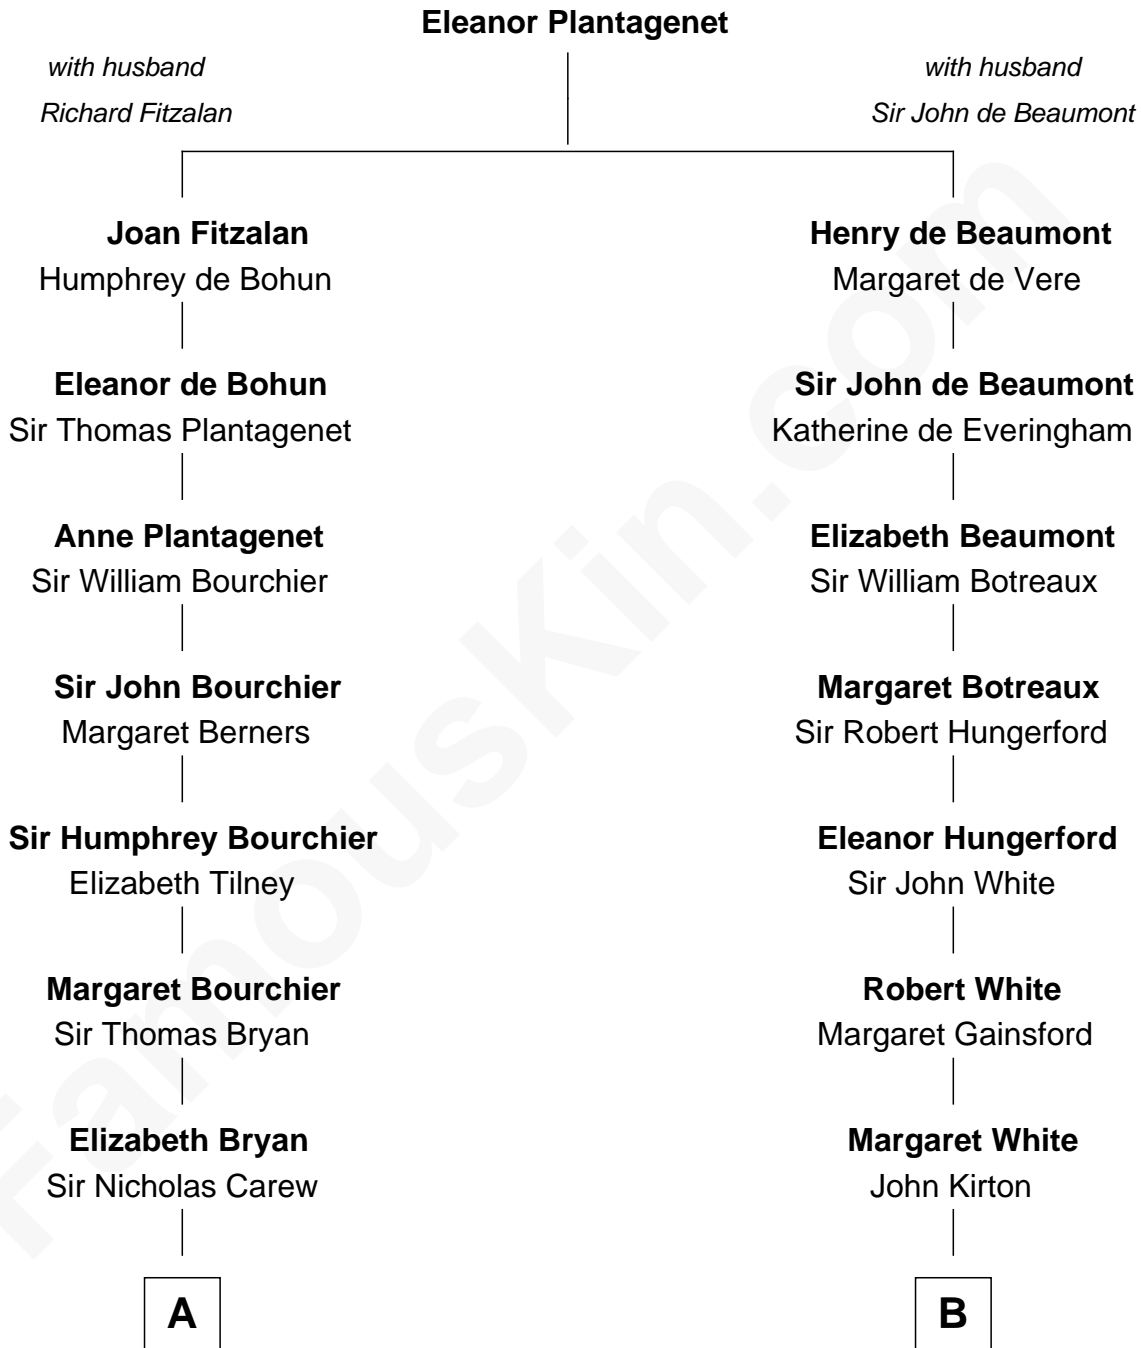

FamousKin.com

Relationship Chart of

Robert Treat Paine

Signer of the Declaration of Independence

14th cousin 7 times removed of

Thomas J. Watson, Jr.
President and CEO of I.B.M.

C

Mary Hamilton

Dr. Oliver Kittredge

Oliver Kittredge

Julia Ann Estabrook

Arthur Melville Kittredge

Mary Jeannette Broadwell

Mary Jeannette Kittredge

Thomas John Watson

Thomas J. Watson, Jr.