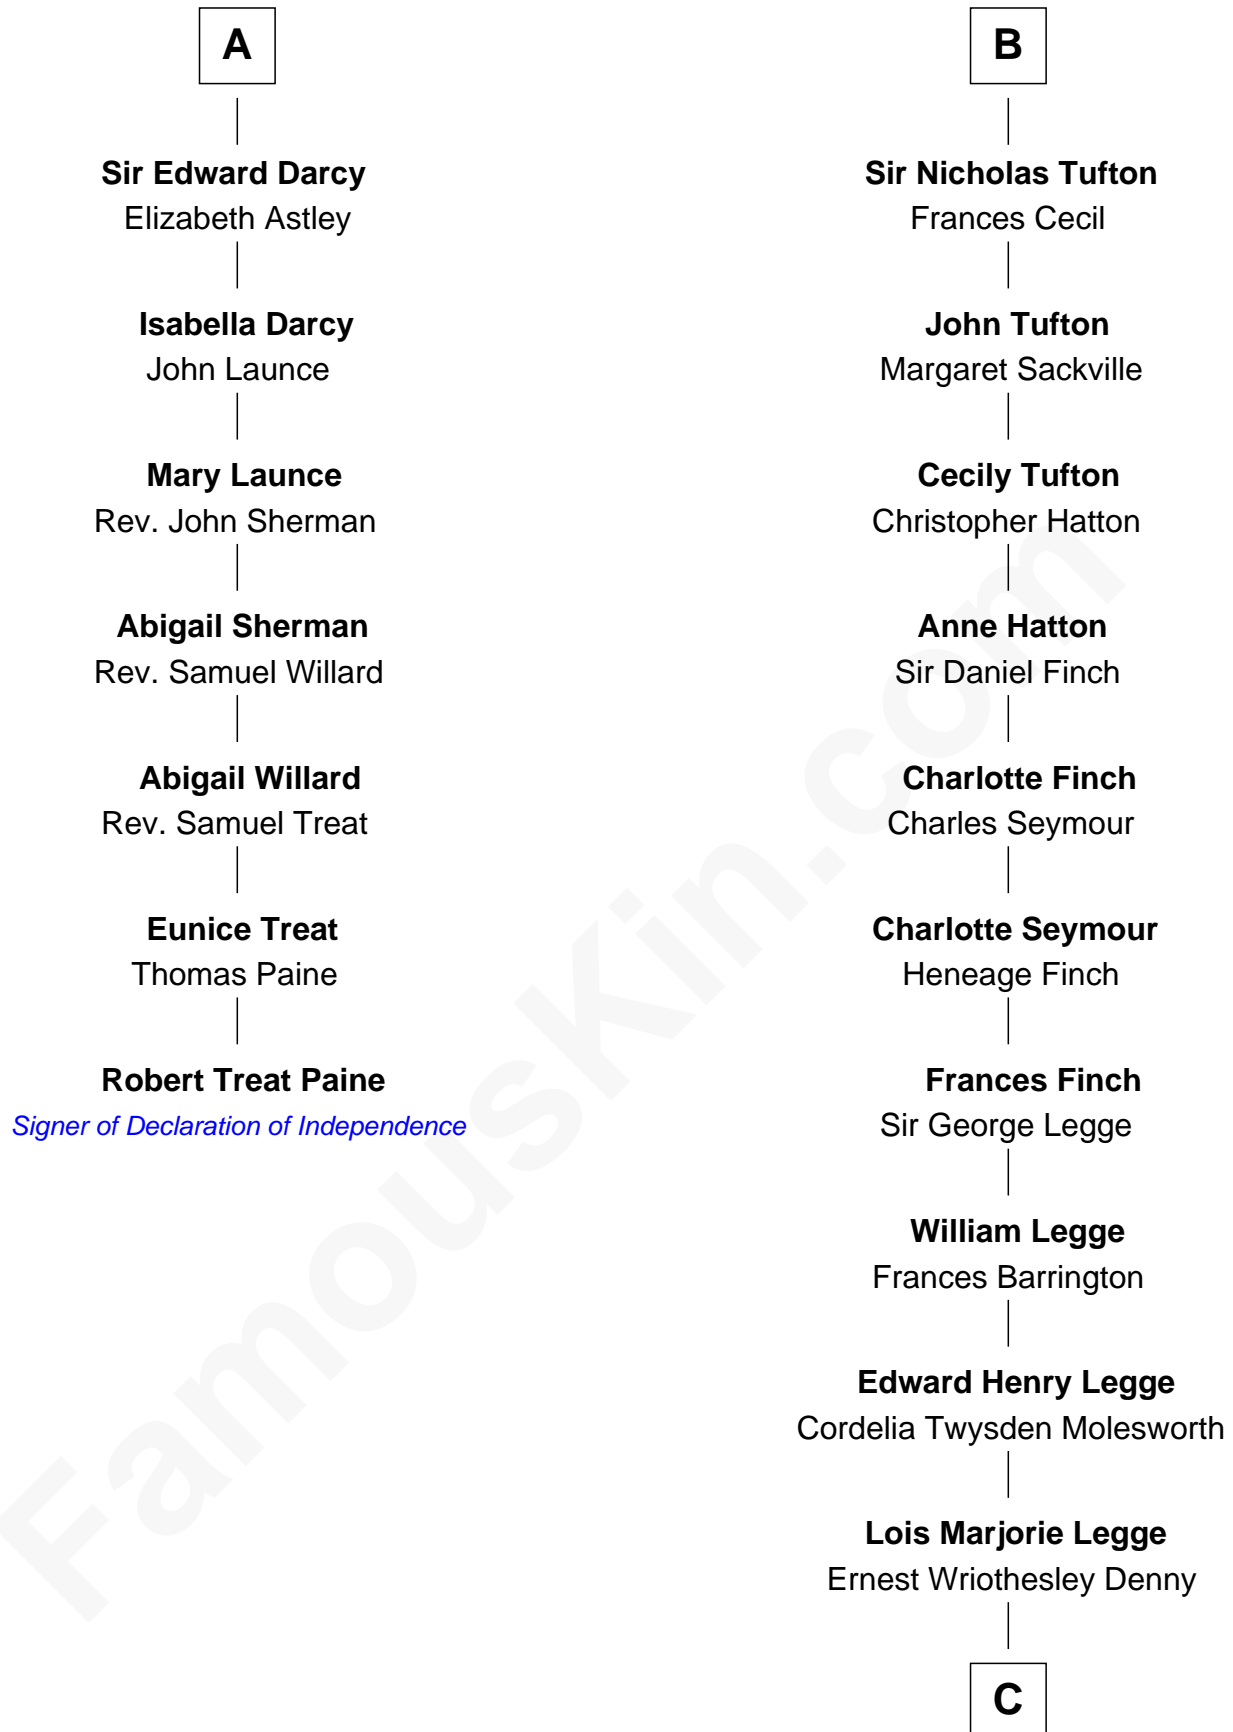

## Relationship Chart of

### Robert Treat Paine

Signer of the Declaration of Independence

13th cousin 6 times removed of

**Kit Harington**

TV Actor - "Game of Thrones"

C

**Lavender Cecilia Denny**  
John Charles Dundas Harington

**Sir David Richard Harington**  
Deborah Jane Catesby

**Kit Harington**  
*TV Actor - "Game of Thrones"*