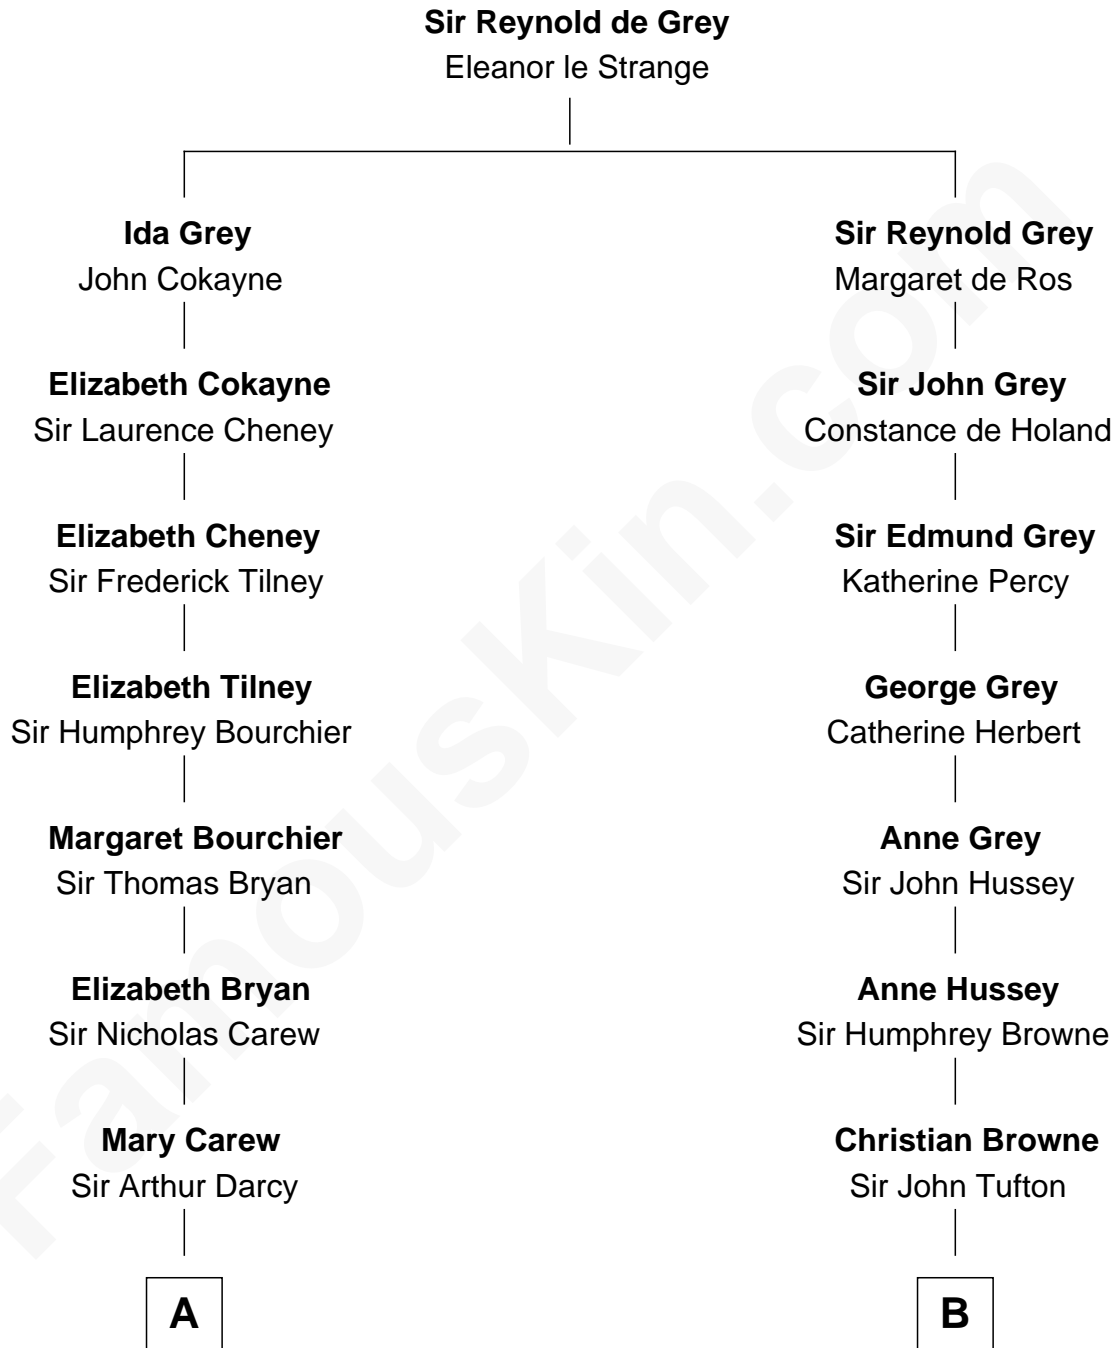

## Relationship Chart of

### Robert Treat Paine

Signer of the Declaration of Independence

13th cousin 6 times removed of

**Kit Harington**

TV Actor - "Game of Thrones"

C

**Lavender Cecilia Denny**  
John Charles Dundas Harington

**Sir David Richard Harington**  
Deborah Jane Catesby