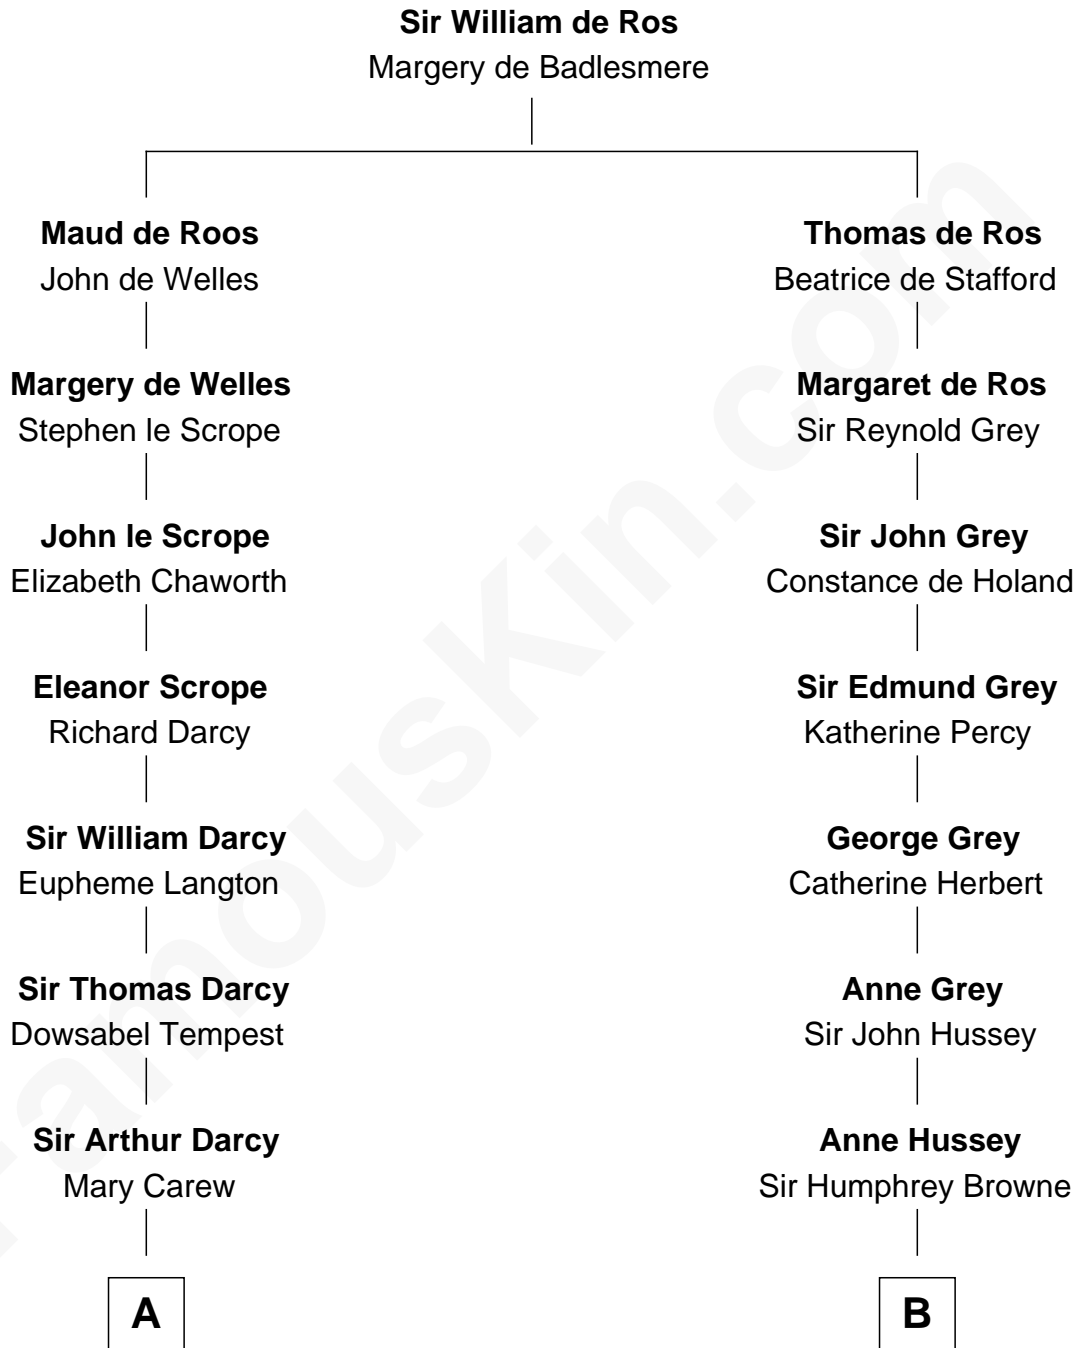

FamousKin.com

Relationship Chart of

Robert Treat Paine

Signer of the Declaration of Independence

13th cousin 7 times removed of

Kit Harington

TV Actor - "Game of Thrones"

C

Lois Marjorie Legge
Ernest Wriothesley Denny

Lavender Cecilia Denny
John Charles Dundas Harington

Sir David Richard Harington
Deborah Jane Catesby

Kit Harington

TV Actor - "Game of Thrones"