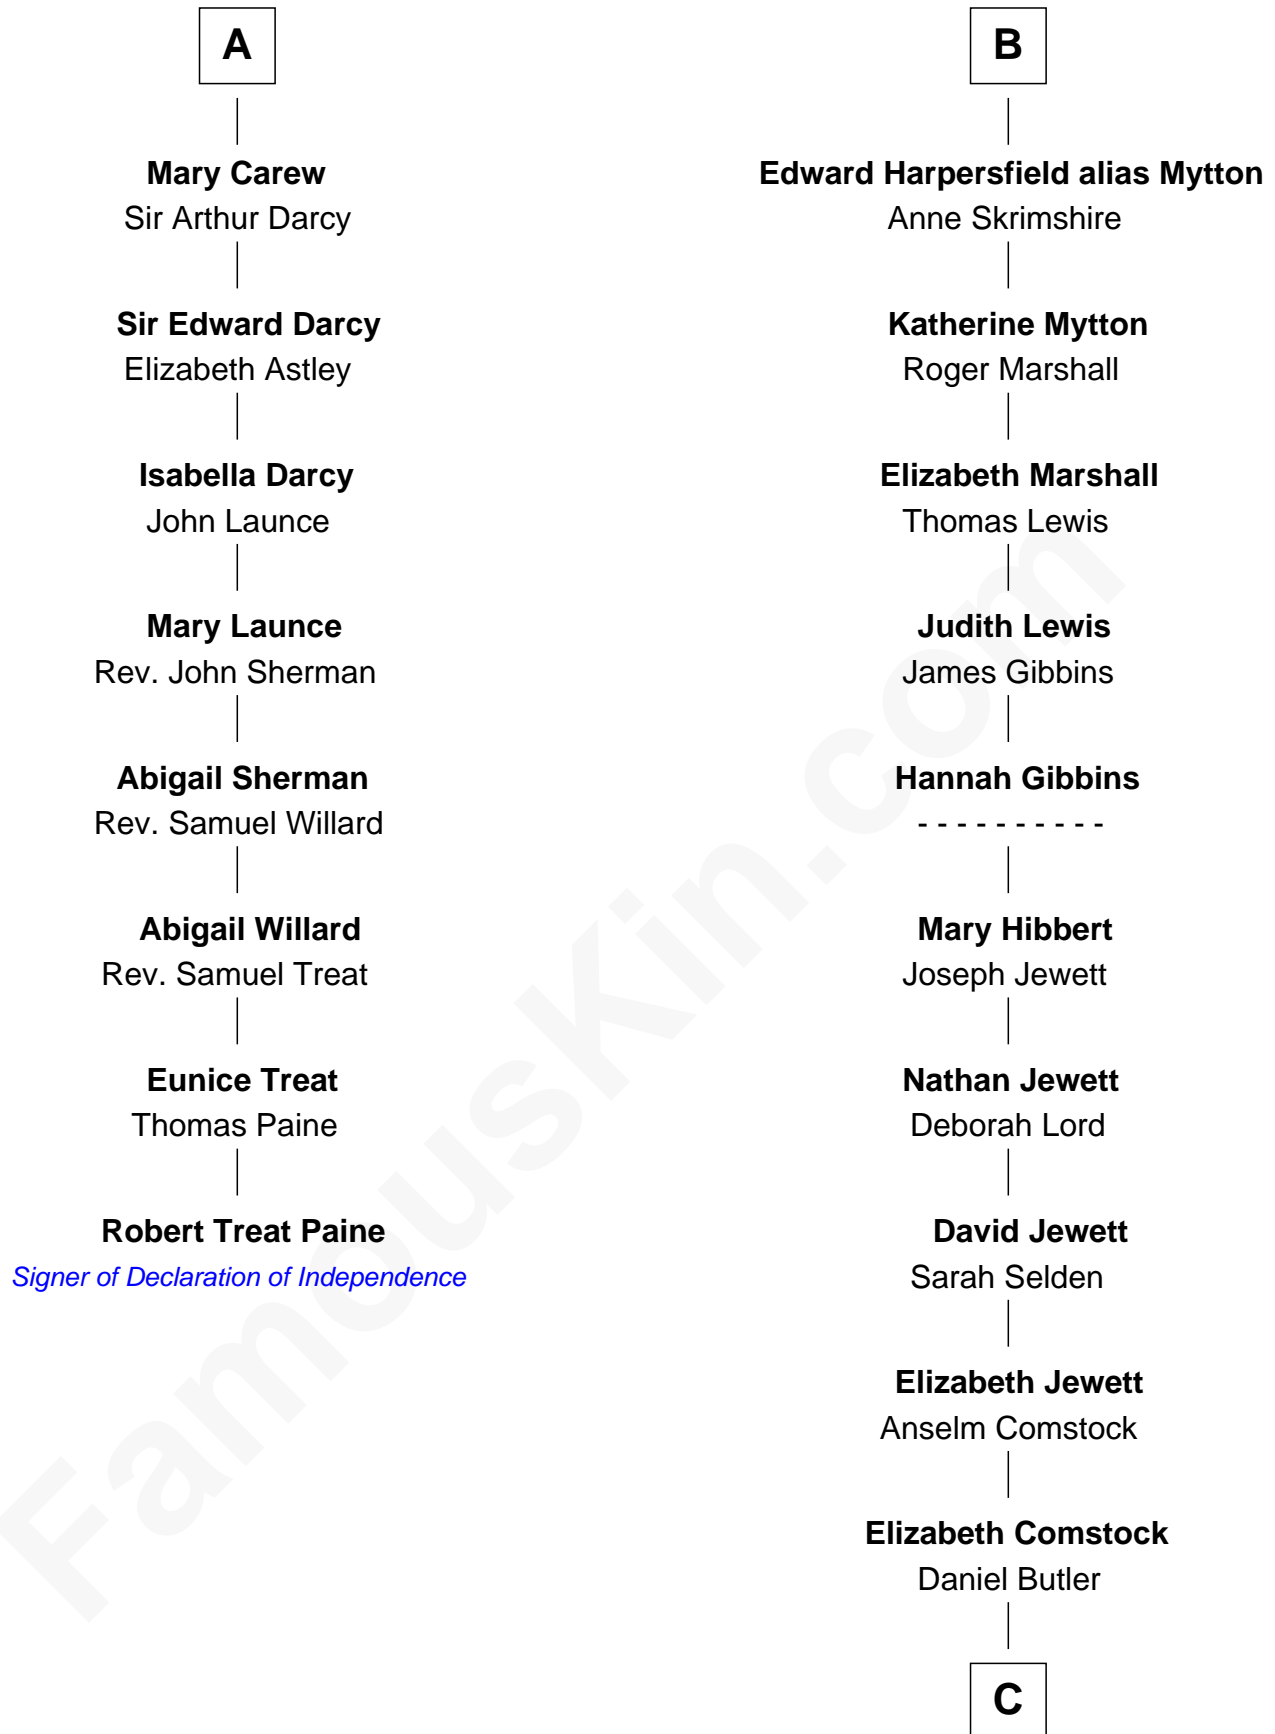

## Relationship Chart of

### Robert Treat Paine

*Signer of the Declaration of Independence*

14th cousin 7 times removed of

**Gerald Ford**

*38th U.S. President*

**C**

**George Selden Butler**

Elizabeth Ely Gridley

**Amy Gridley Butler**

George Manney Ayer

**Adele Augusta Ayer**

Levi Addison Gardner

**Dorothy Ayer Gardner**

Leslie Lynch King

**Gerald Ford**

*38th U.S. President*