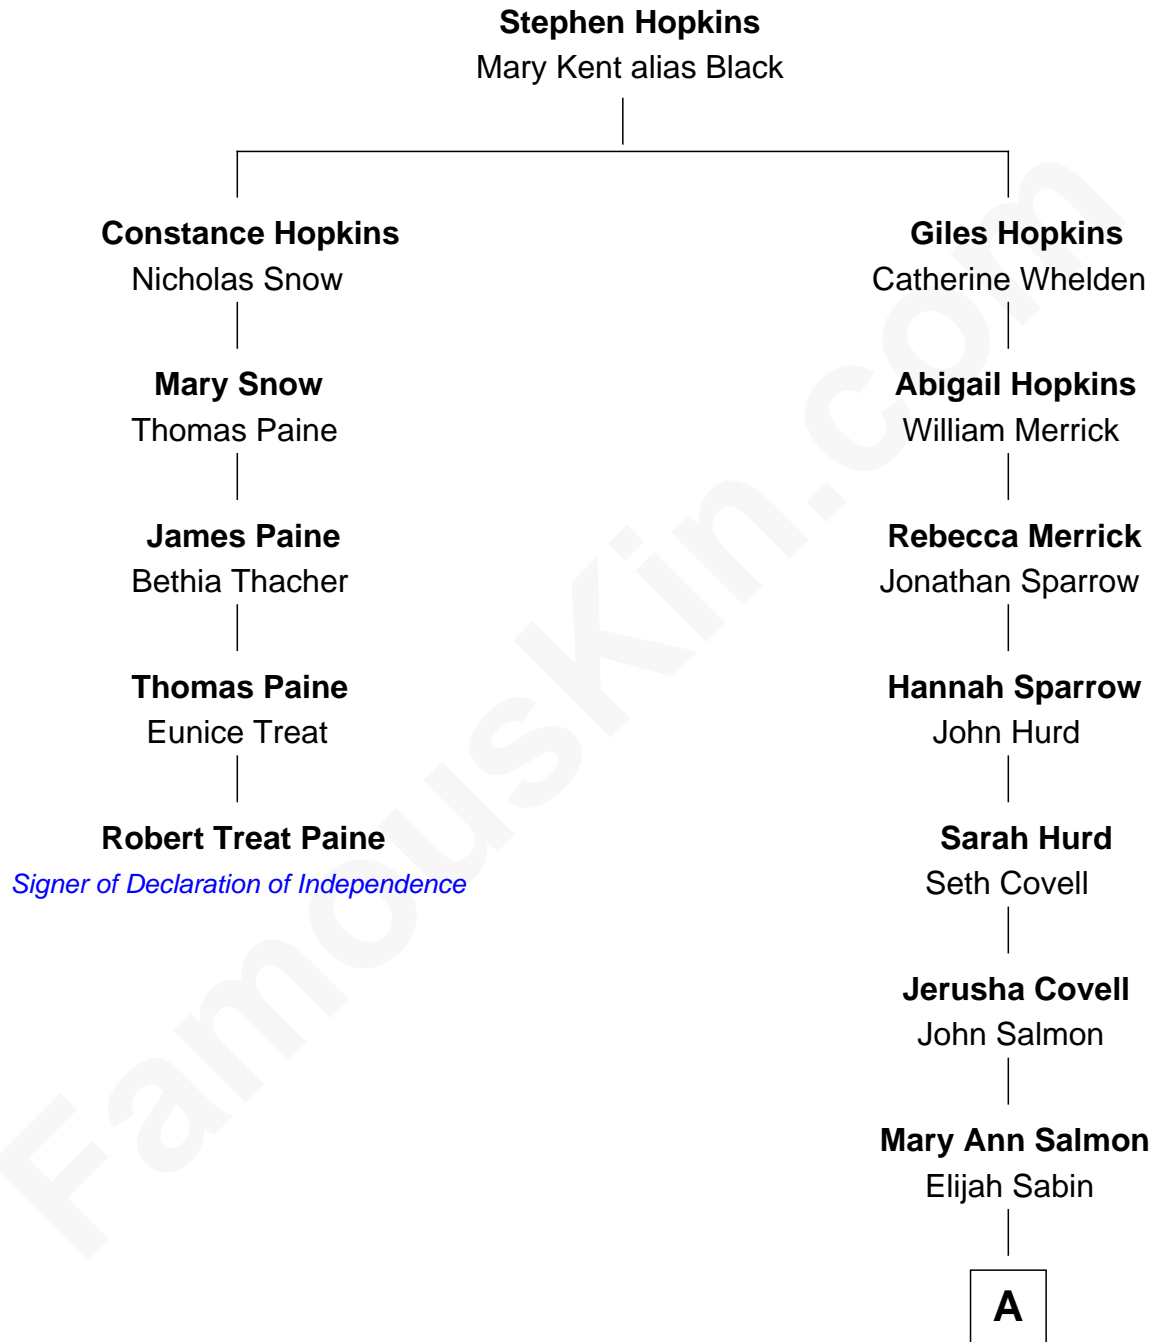

FamousKin.com

Relationship Chart of

Robert Treat Paine

Signer of the Declaration of Independence

4th cousin 9 times removed of

Ethan Hawke

Actor, Director, Screenwriter, Novelist

A

Mary Ann Sabin

James Dakin

Dr. Edwin Francis Dakin

Hannah Jane Bellar

Ida Jane Dakin

George Washington Hawke

Ronald M. Hawke

Edith S. Mosher

Frank Taylor Hawke

Betty Virginia Hartsock

James Steven Hawke

Leslie Carole Green

Ethan Hawke

Movie Actor