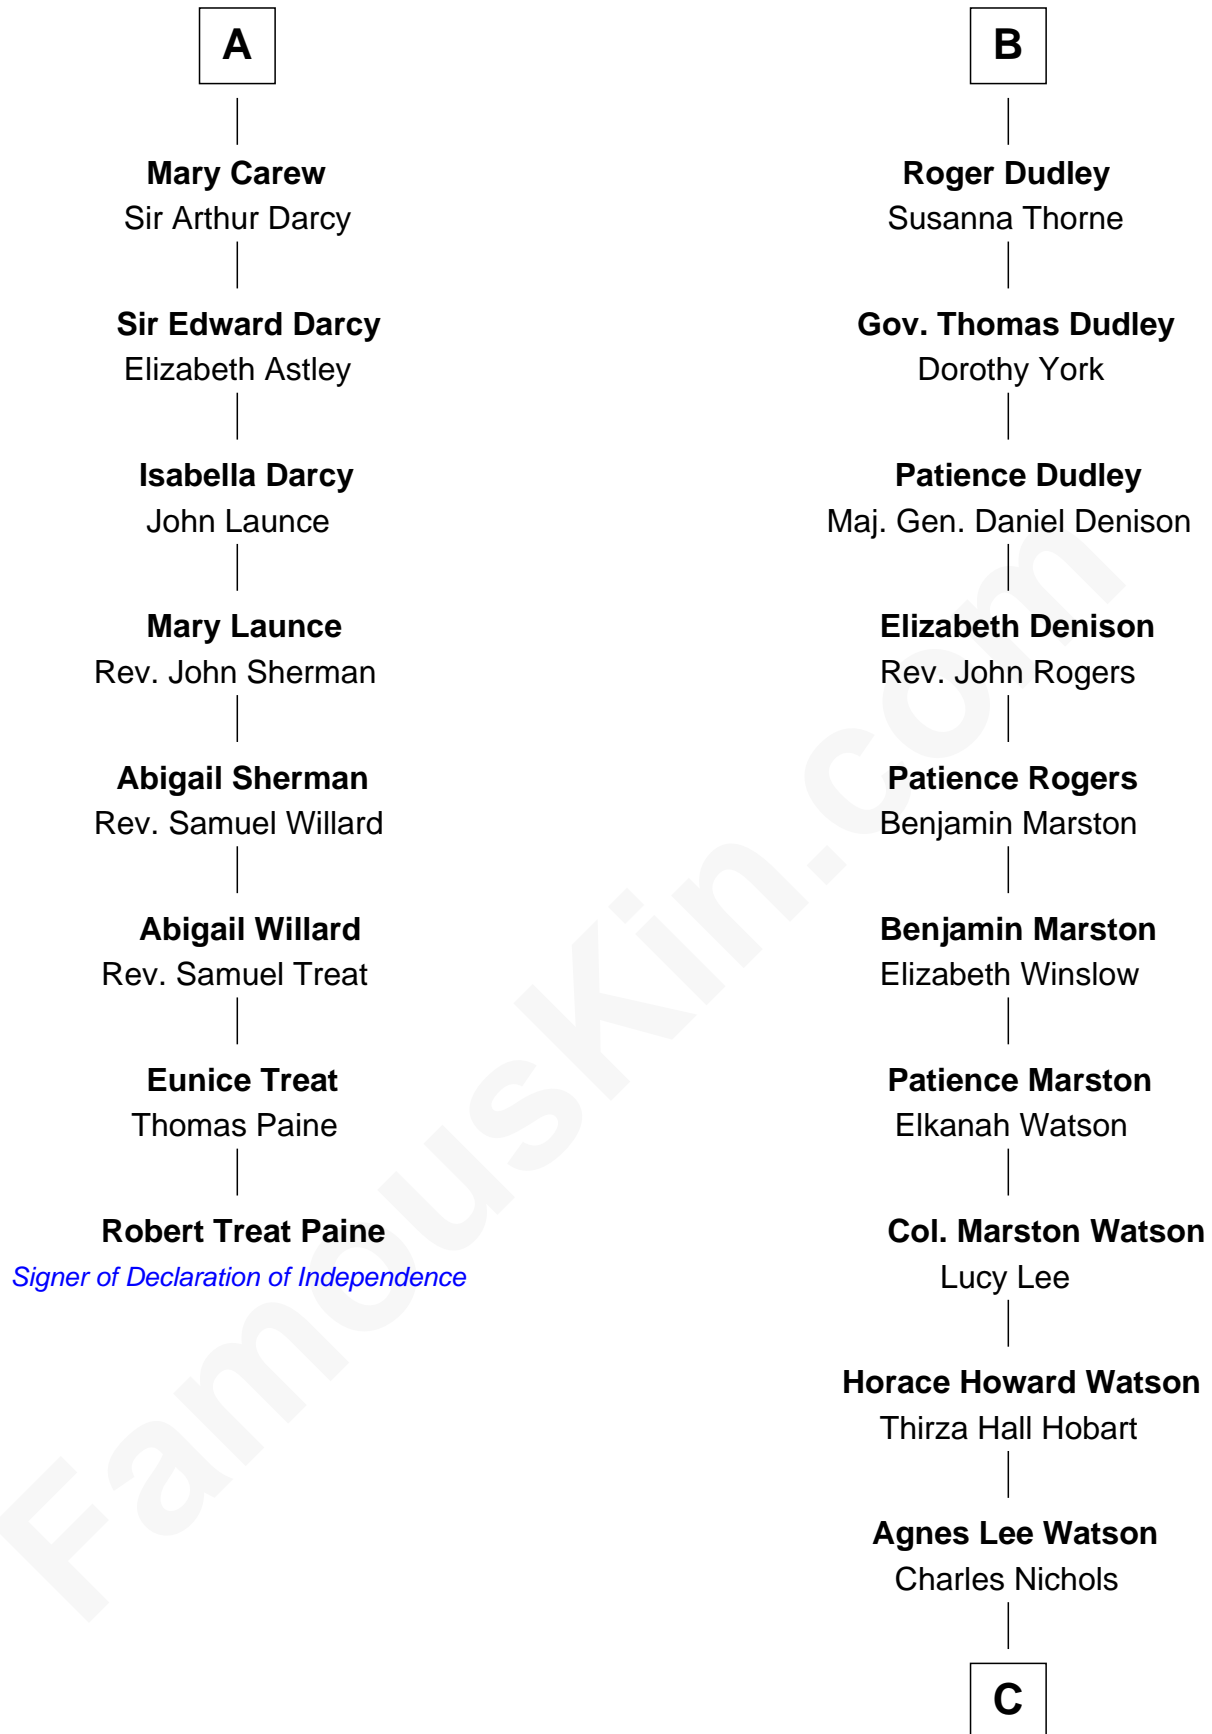

FamousKin.com

Relationship Chart of

Robert Treat Paine

Signer of the Declaration of Independence

14th cousin 7 times removed of

John Cena

Movie Actor and WWE Pro Wrestler

C