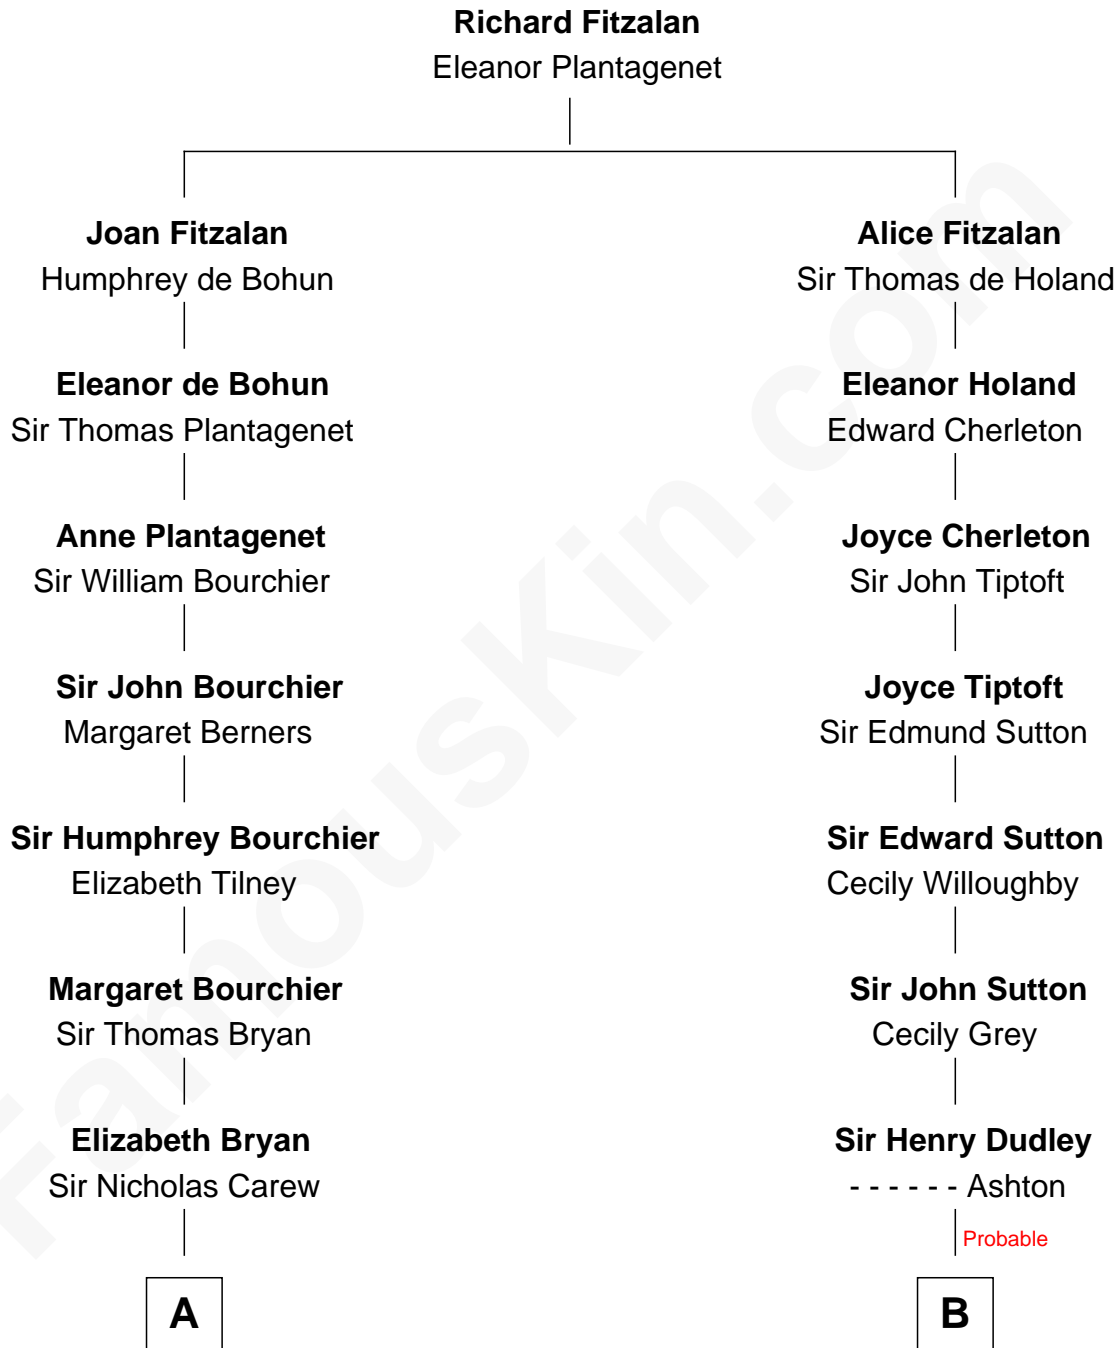

FamousKin.com

Relationship Chart of

Robert Treat Paine

Signer of the Declaration of Independence

14th cousin 7 times removed of

John Cena

Movie Actor and WWE Pro Wrestler

C