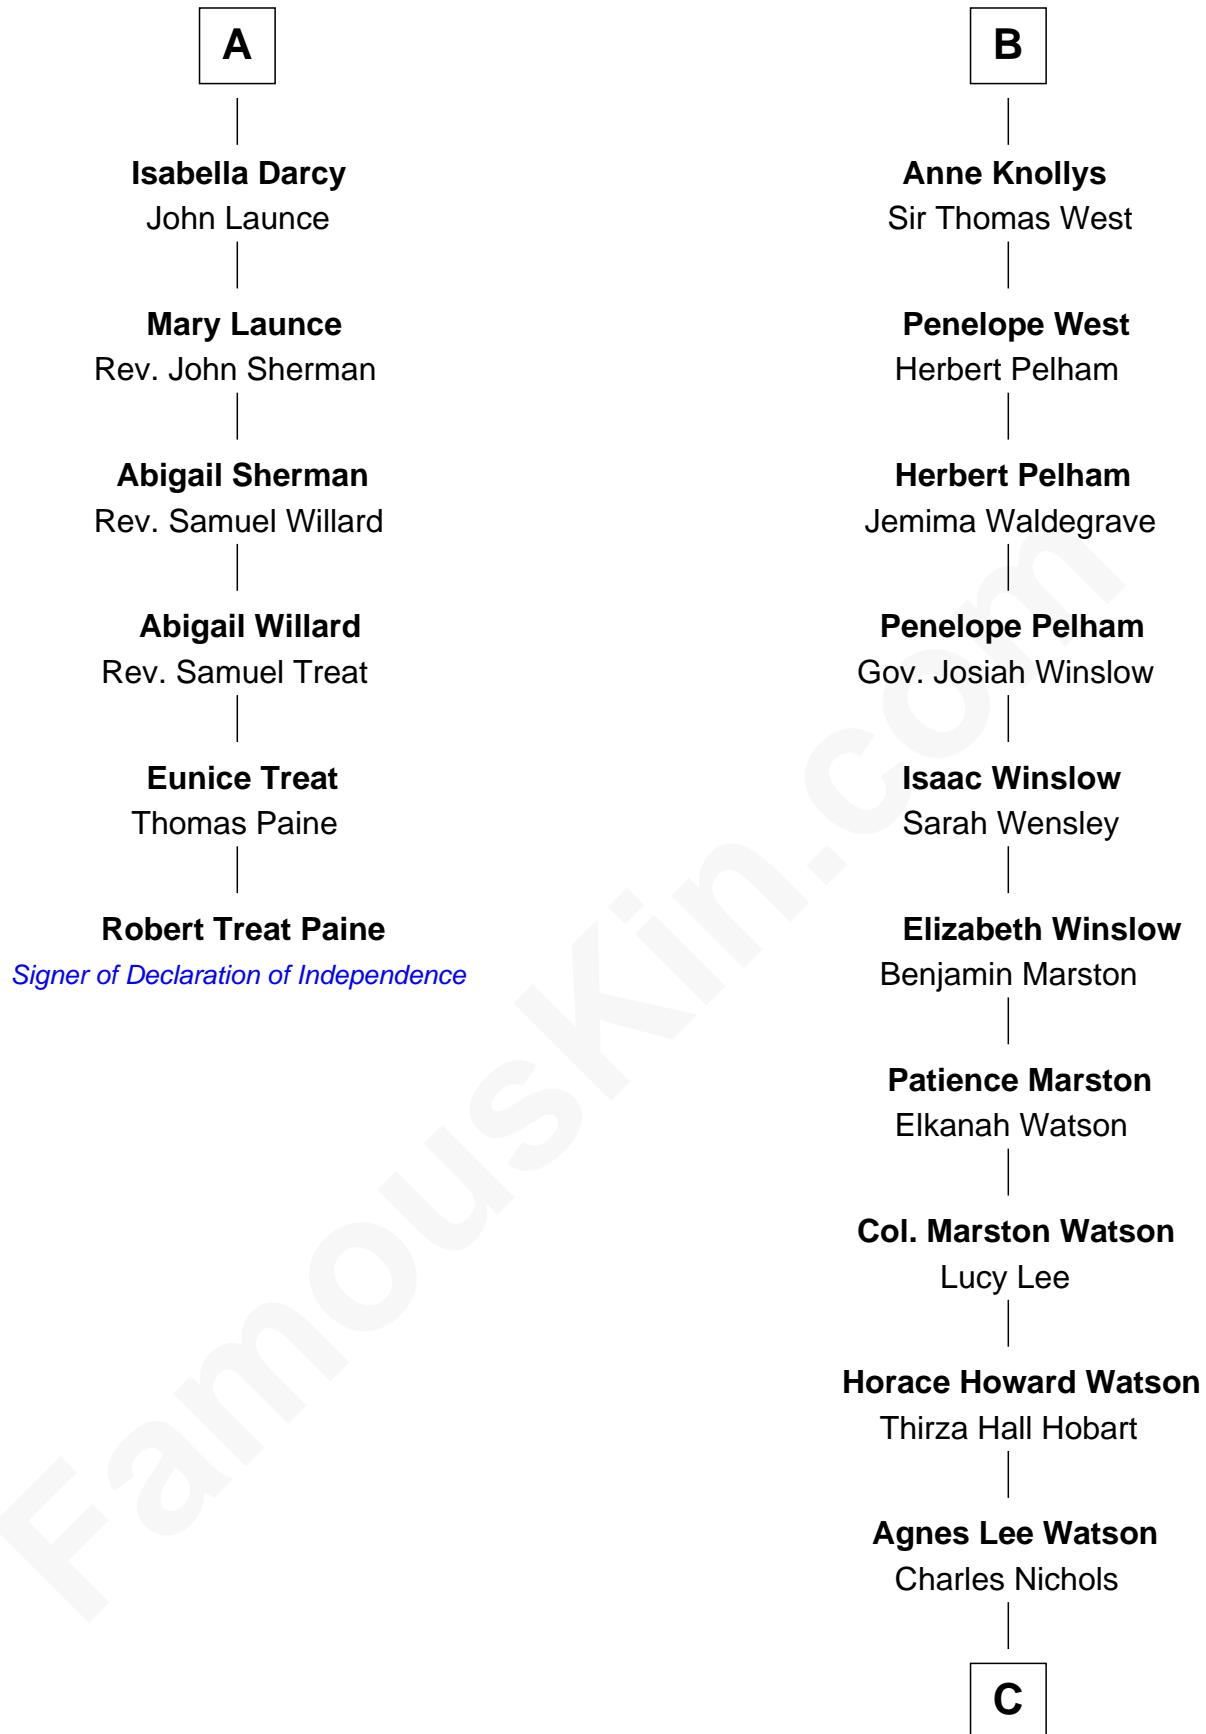

FamousKin.com

Relationship Chart of

Robert Treat Paine

Signer of the Declaration of Independence

12th cousin 9 times removed of

John Cena

Movie Actor and WWE Pro Wrestler

John de Welles

Thomas Boleyn

Elizabeth Howard

Mary Boleyn

Sir William Carey

Catherine Carey

Sir Francis Knollys

B

C