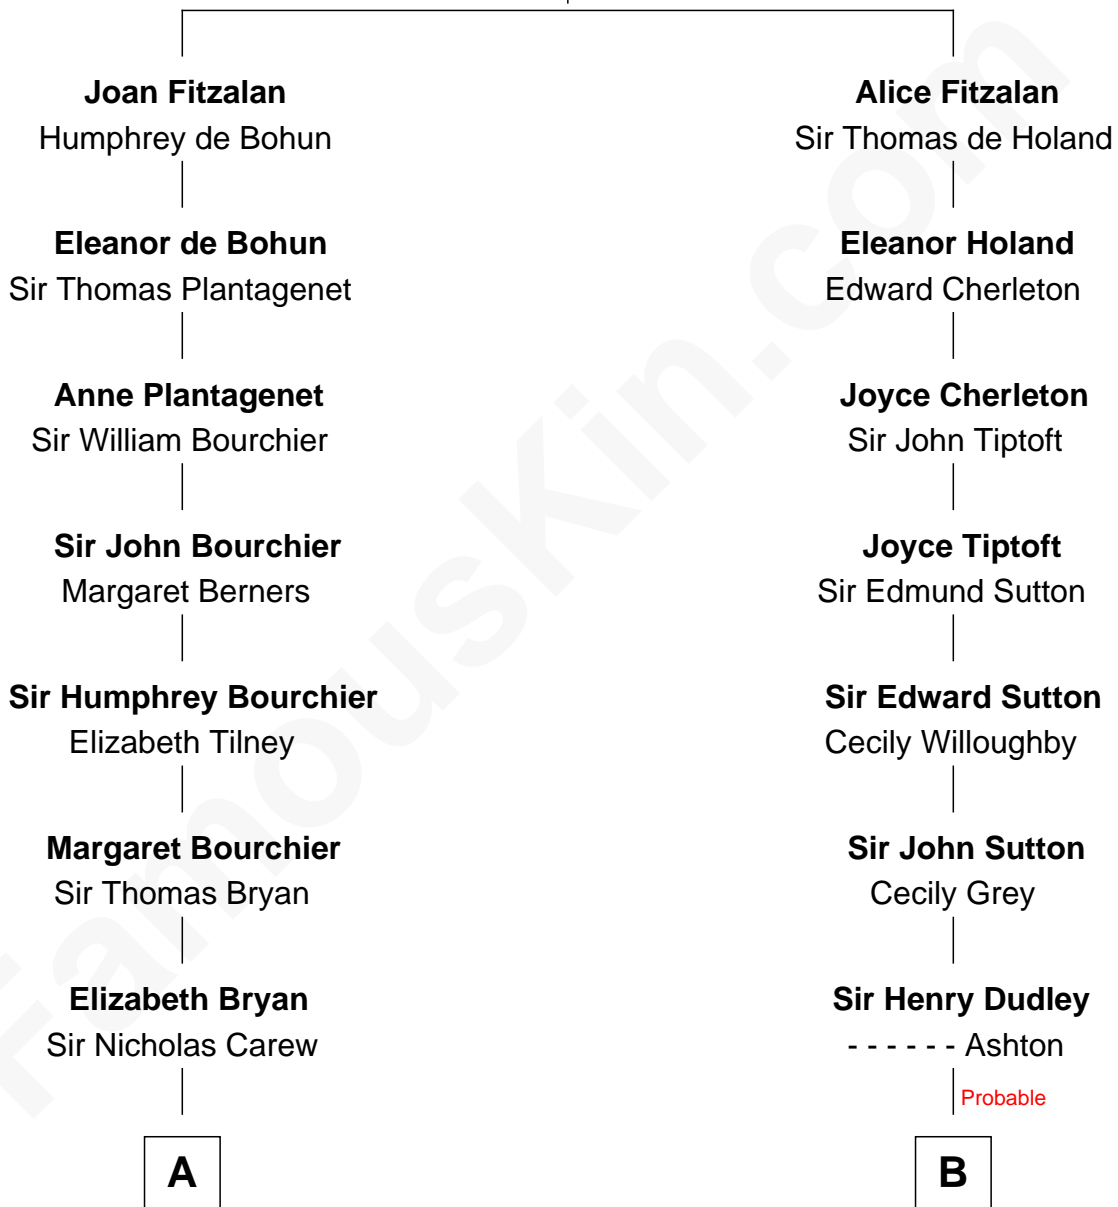

## Relationship Chart of

### Robert Treat Paine

*Signer of the Declaration of Independence*

14th cousin 5 times removed of

**J. K. Simmons**  
*TV and Movie Actor*

**Richard Fitzalan**  
Eleanor Plantagenet

**C**

**Ruth Hazen**

Col. Ralph Archibald Kimble

**Patricia Kimble**

Dr. Donald William Simmons

**J. K. Simmons**

*TV and Movie Actor*

FamousKin.com