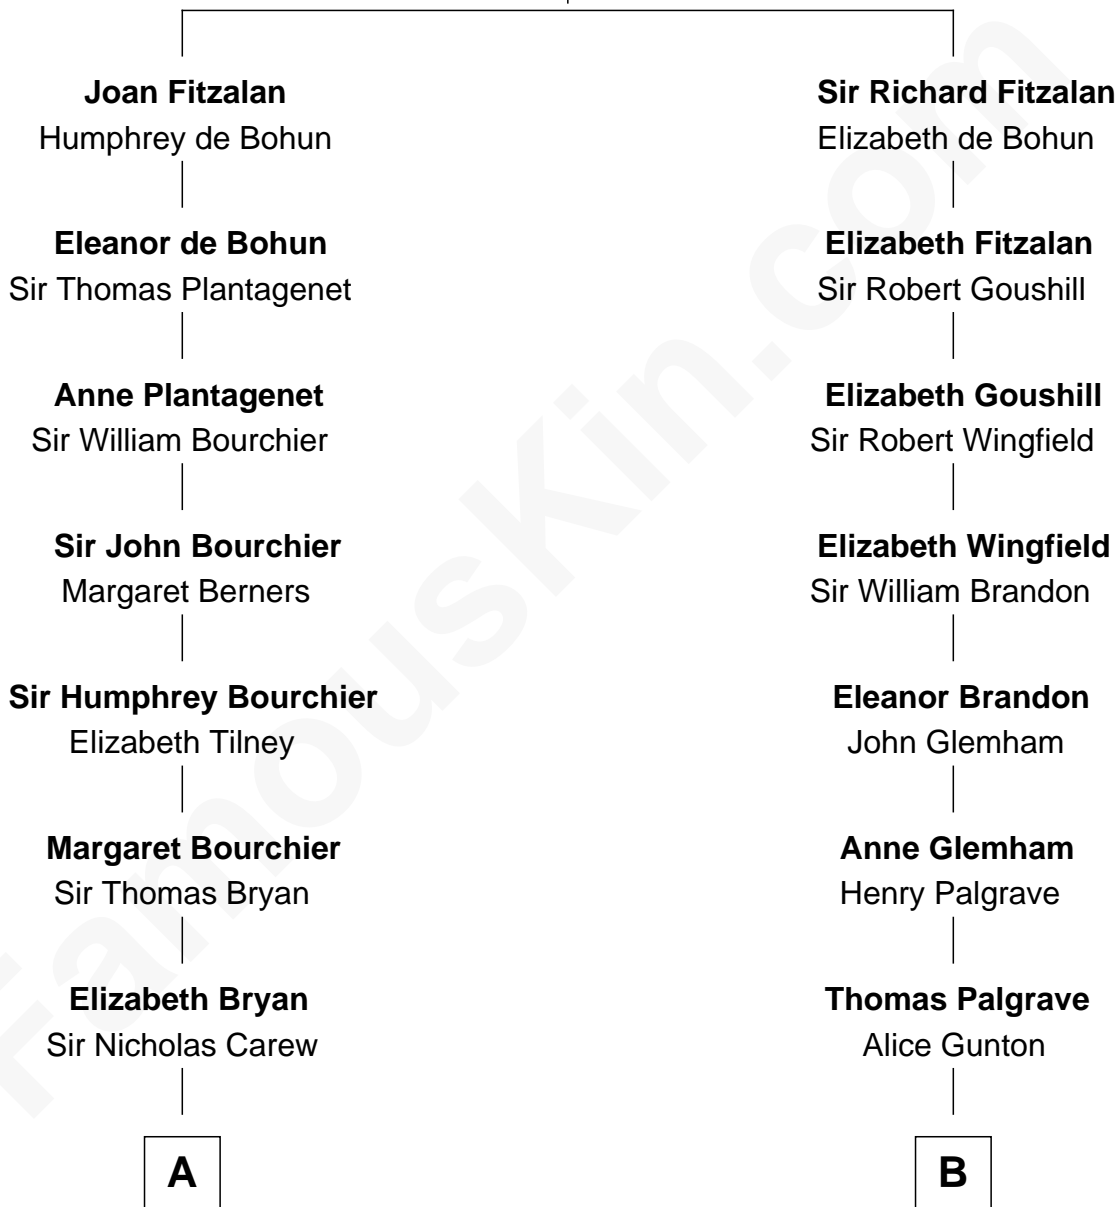

FamousKin.com

Relationship Chart of

Robert Treat Paine

Signer of the Declaration of Independence

14th cousin 3 times removed of

Henry Clay Folger

Founder of Folger Shakespeare Library and Chairman of Standard Oil

Richard Fitzalan
Eleanor Plantagenet

A

Mary Carew
Sir Arthur Darcy

Sir Edward Darcy
Elizabeth Astley

Isabella Darcy
John Launce

Mary Launce
Rev. John Sherman

Abigail Sherman
Rev. Samuel Willard

Abigail Willard
Rev. Samuel Treat