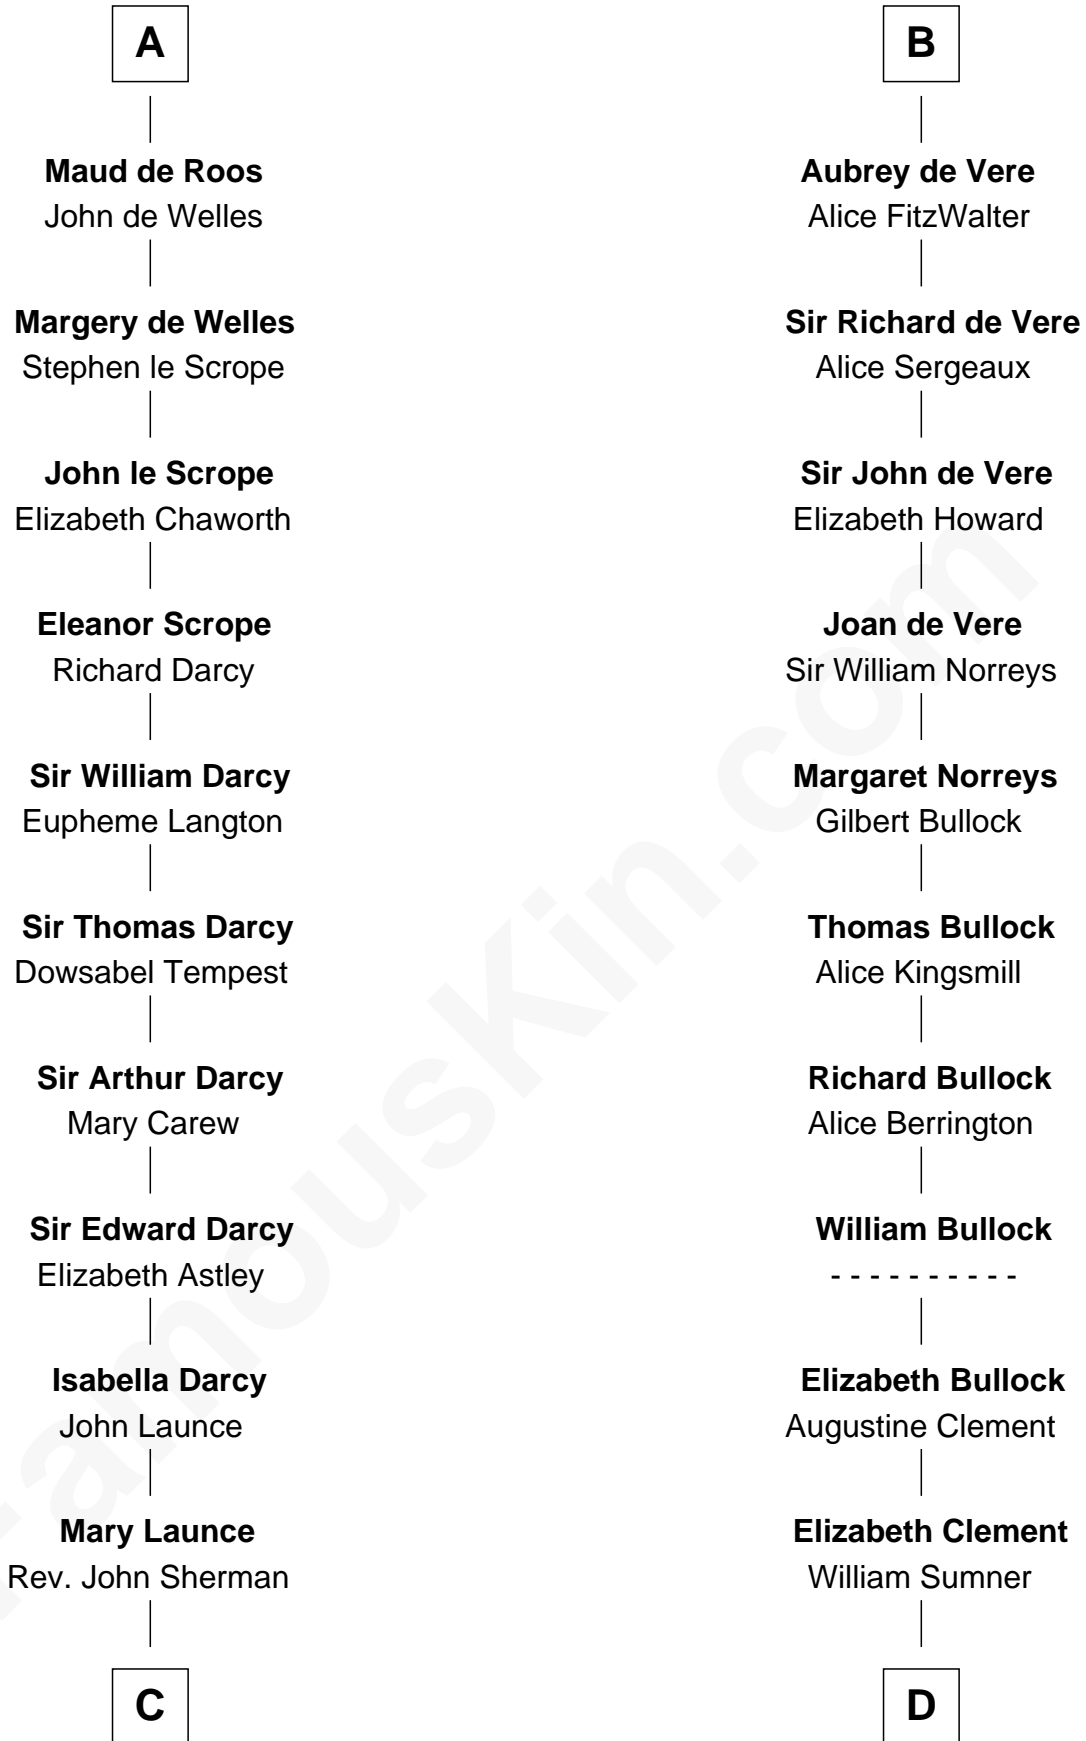

FamousKin.com

Relationship Chart of

Robert Treat Paine

Signer of the Declaration of Independence

20th cousin of

Samuel Howard

Boston Tea Party Participant

Simon I de St. Liz
Maud of Northumberland

C

Abigail Sherman
Rev. Samuel Willard

Abigail Willard
Rev. Samuel Treat

Eunice Treat
Thomas Paine

Robert Treat Paine

Signer of Declaration of Independence

D

Hannah Sumner
John Goffe

William Goffe
Abigail Richardson

Martha Goffe
Ebenezer Howard

Samuel Howard

Boston Tea Party Participant

FamousKin.com