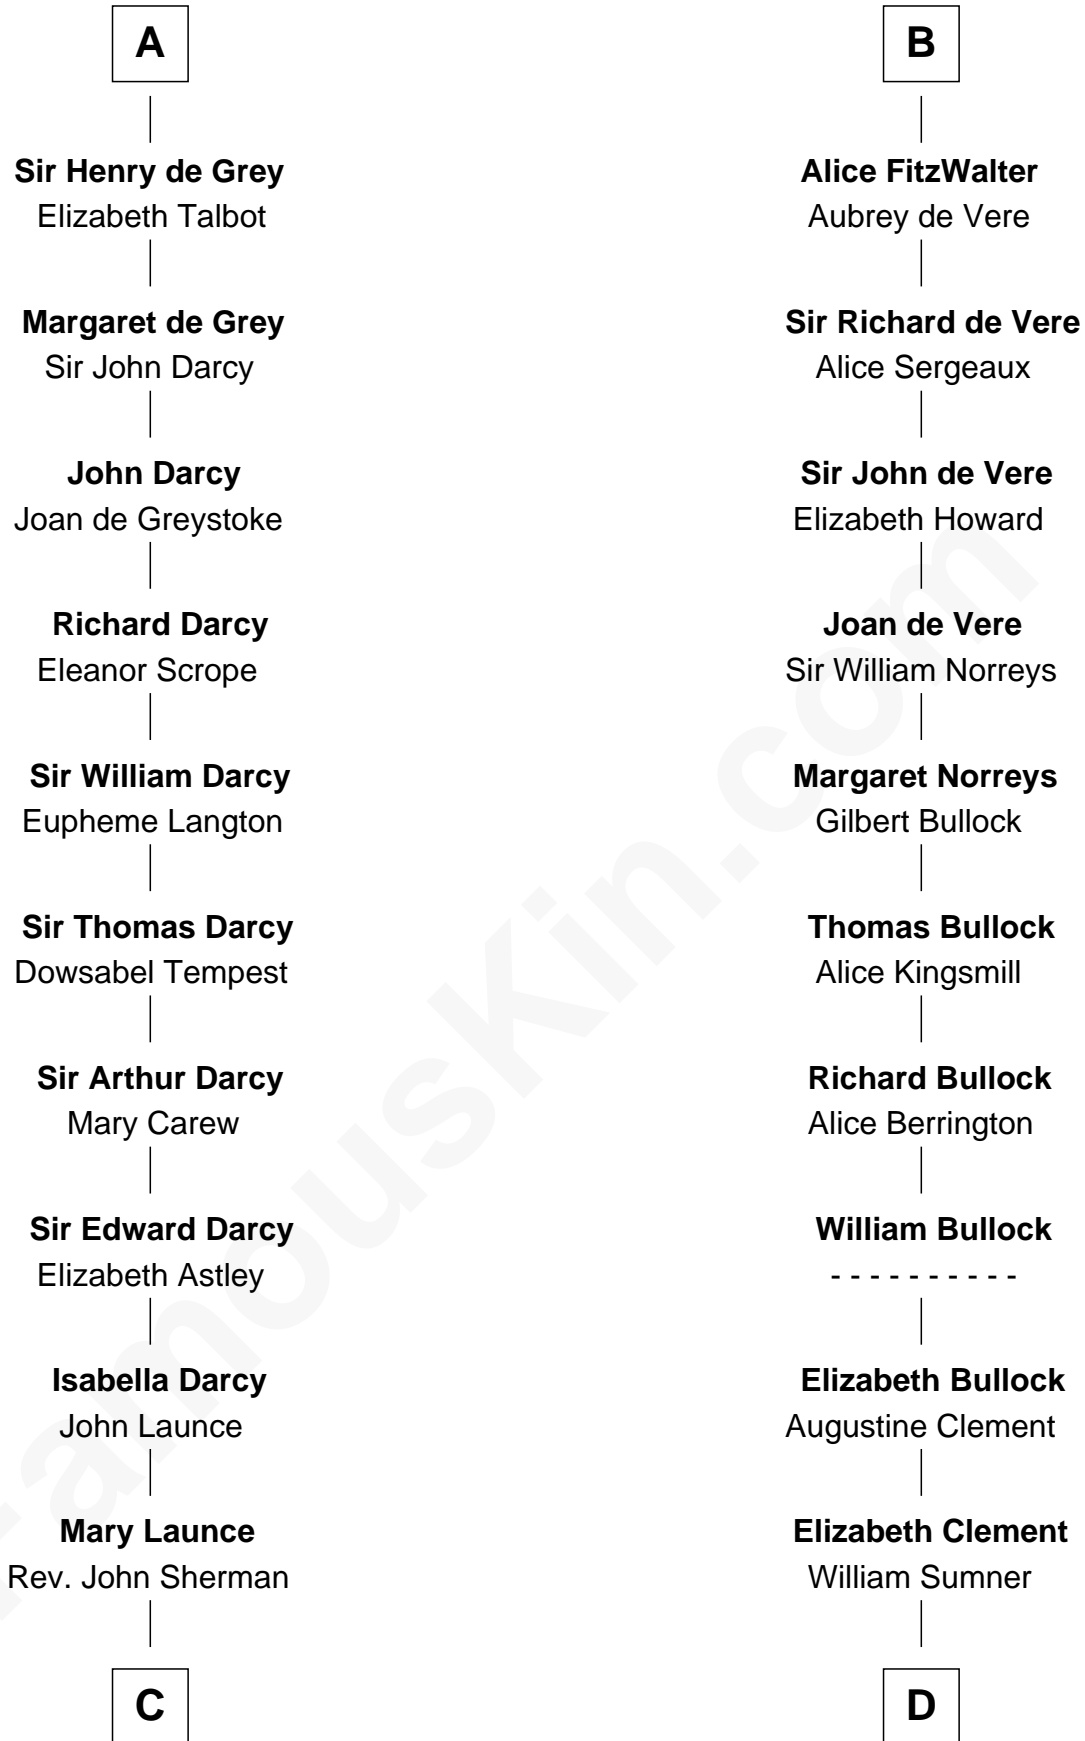

FamousKin.com

Relationship Chart of

Robert Treat Paine

Signer of the Declaration of Independence

20th cousin of

Samuel Howard

Boston Tea Party Participant

Roger de Tony

Ida of Hainault

C

Abigail Sherman
Rev. Samuel Willard

Abigail Willard
Rev. Samuel Treat

Eunice Treat
Thomas Paine

Robert Treat Paine
Signer of Declaration of Independence

D

Hannah Sumner
John Goffe

William Goffe
Abigail Richardson

Martha Goffe
Ebenezer Howard

Samuel Howard
Boston Tea Party Participant

FamousKin.com