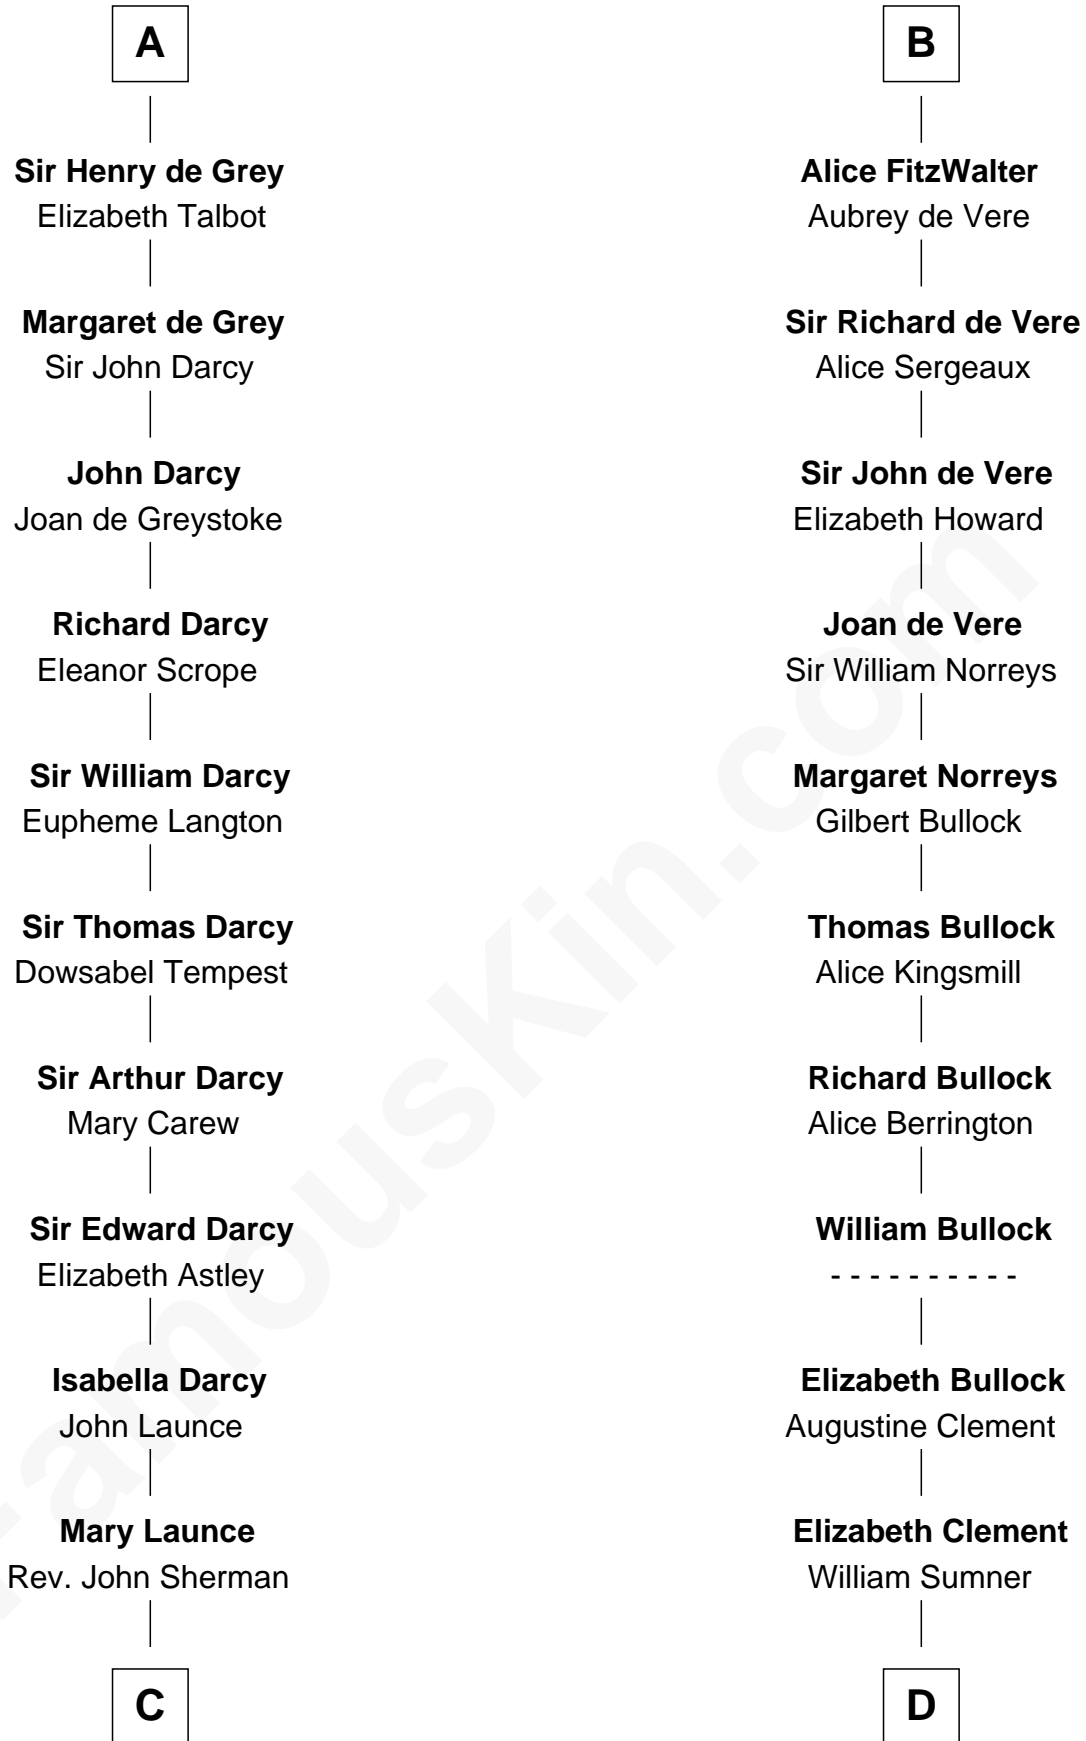

## Relationship Chart of

### Robert Treat Paine

*Signer of the Declaration of Independence*

20th cousin of

### Samuel Howard

*Boston Tea Party Participant*

**C**

**Abigail Sherman**  
Rev. Samuel Willard

**Abigail Willard**  
Rev. Samuel Treat

**Eunice Treat**  
Thomas Paine

**Robert Treat Paine**  
*Signer of Declaration of Independence*