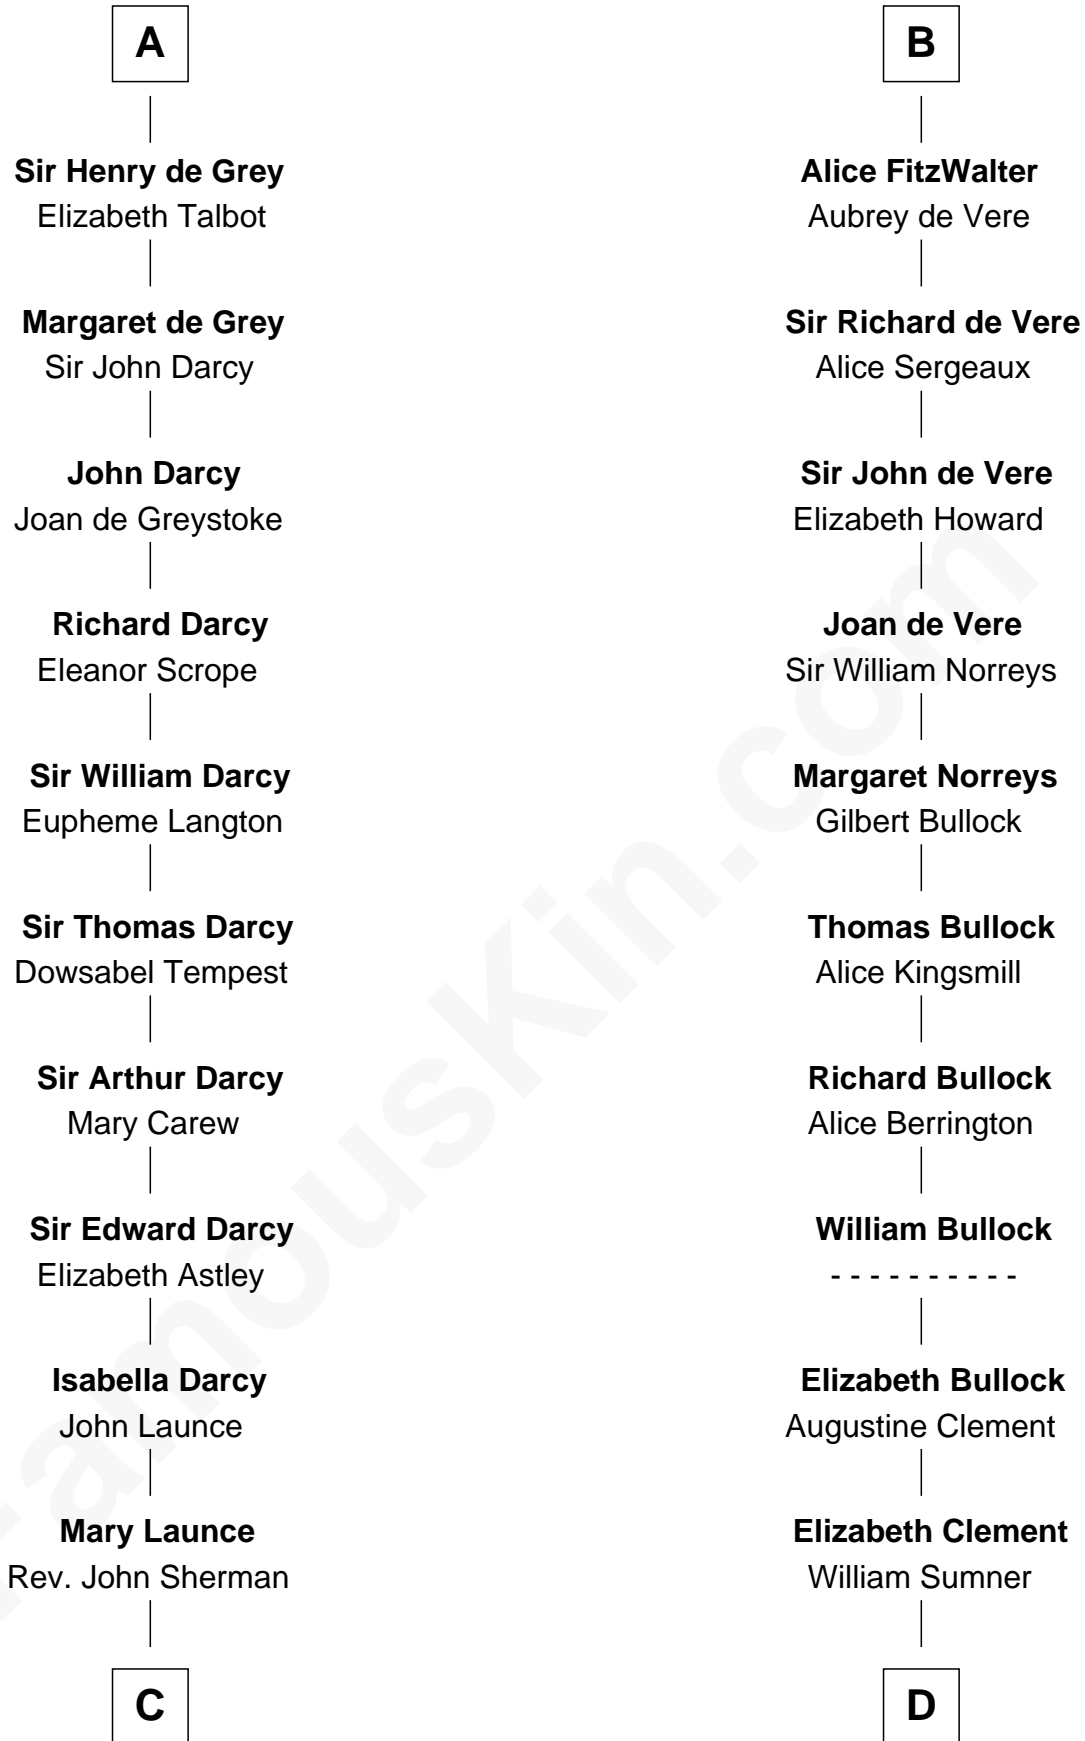

FamousKin.com

Relationship Chart of

Robert Treat Paine

Signer of the Declaration of Independence

20th cousin of

Samuel Howard

Boston Tea Party Participant

C

Abigail Sherman
Rev. Samuel Willard

Abigail Willard
Rev. Samuel Treat

Eunice Treat
Thomas Paine

Robert Treat Paine
Signer of Declaration of Independence

D

Hannah Sumner
John Goffe

William Goffe
Abigail Richardson

Martha Goffe
Ebenezer Howard

Samuel Howard
Boston Tea Party Participant

FamousKin.com