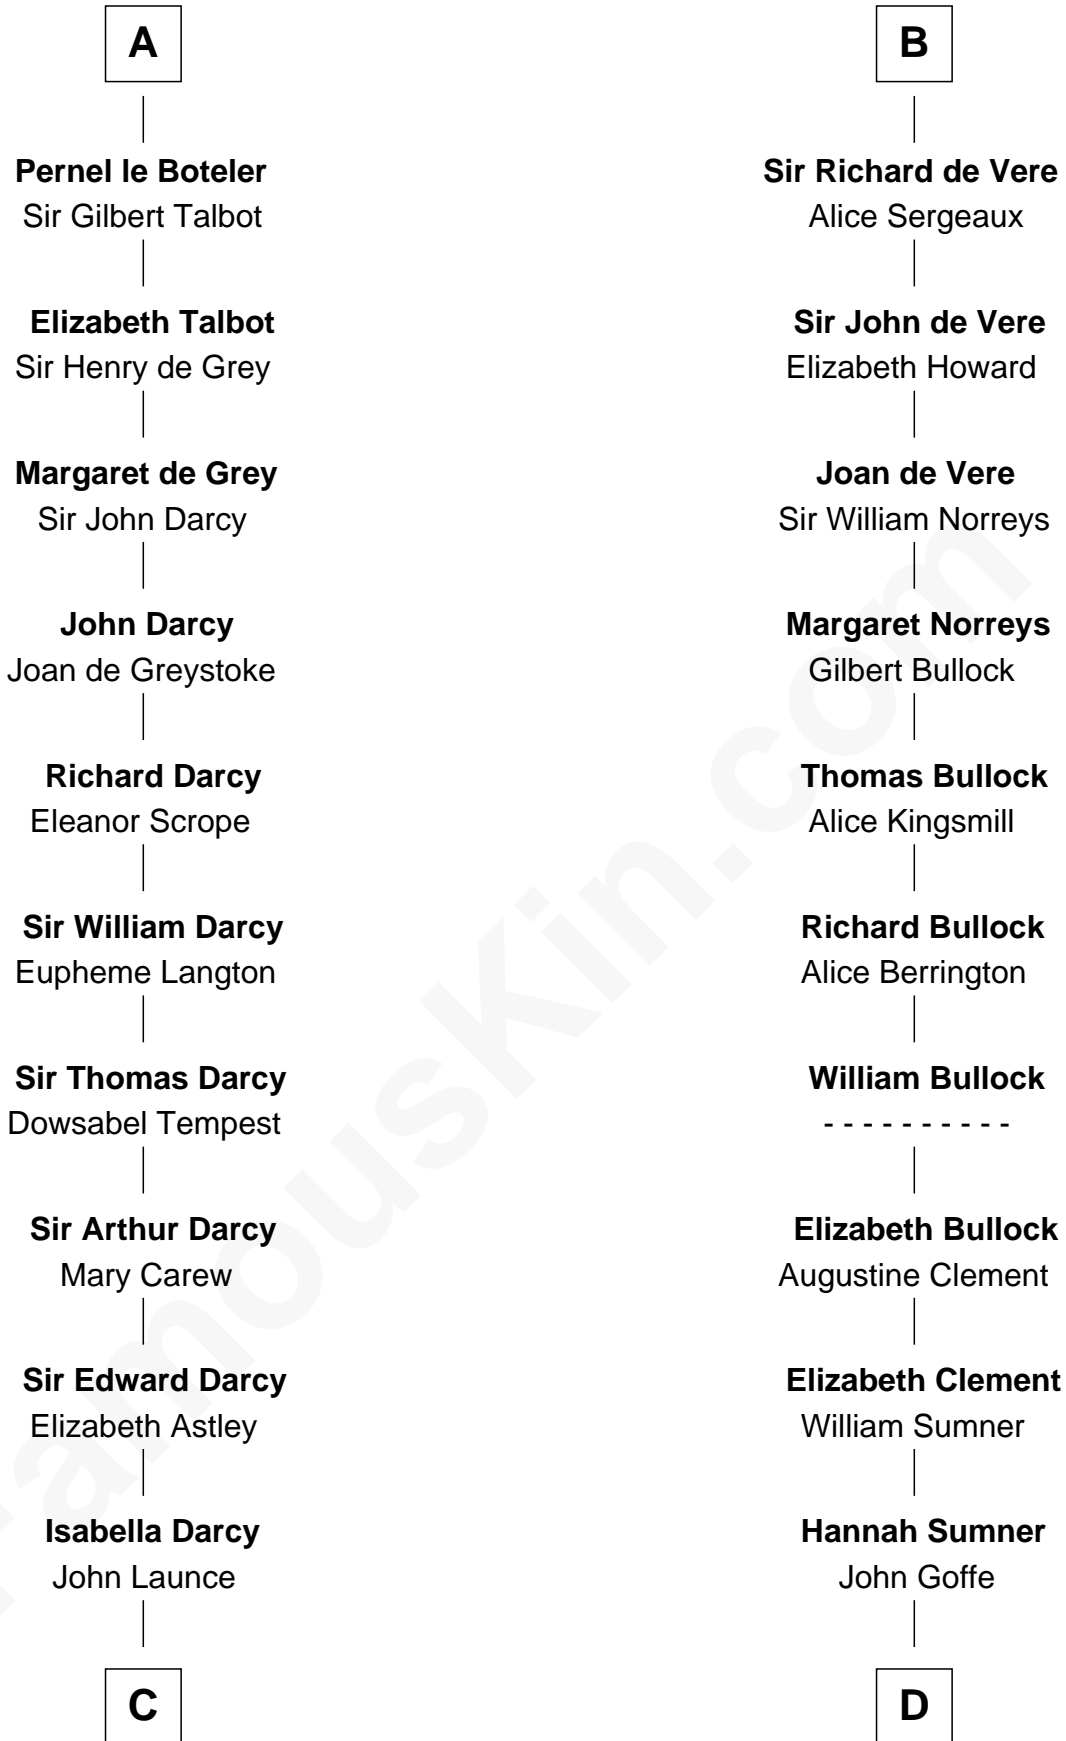

## Relationship Chart of

### Robert Treat Paine

*Signer of the Declaration of Independence*

19th cousin 2 times removed of

**Samuel Howard**

*Boston Tea Party Participant*

**C**

**Mary Launce**  
Rev. John Sherman

**Abigail Sherman**  
Rev. Samuel Willard

**Abigail Willard**  
Rev. Samuel Treat

**Eunice Treat**  
Thomas Paine

**Robert Treat Paine**  
*Signer of Declaration of Independence*

**D**

**William Goffe**  
Abigail Richardson

**Martha Goffe**  
Ebenezer Howard

**Samuel Howard**  
*Boston Tea Party Participant*

FamousKin.com