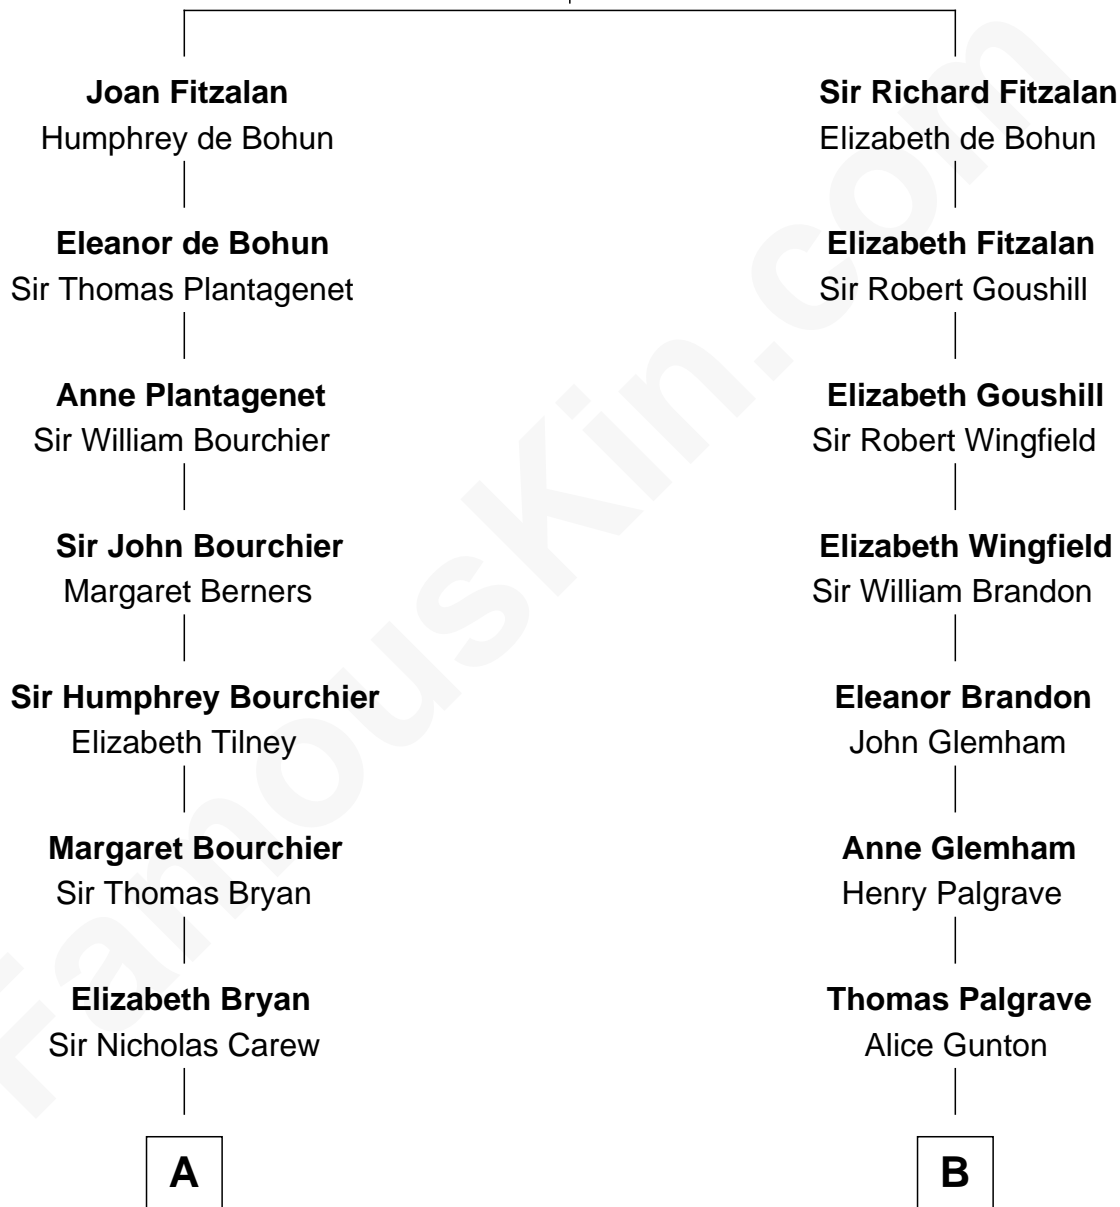

FamousKin.com

Relationship Chart of

Robert Treat Paine

Signer of the Declaration of Independence

14th cousin of

Eli Whitney

Inventor of the Cotton Gin

Richard Fitzalan
Eleanor Plantagenet

A

Mary Carew
Sir Arthur Darcy

Sir Edward Darcy
Elizabeth Astley

Isabella Darcy
John Launce

Mary Launce
Rev. John Sherman

Abigail Sherman
Rev. Samuel Willard

Abigail Willard
Rev. Samuel Treat

Eunice Treat
Thomas Paine