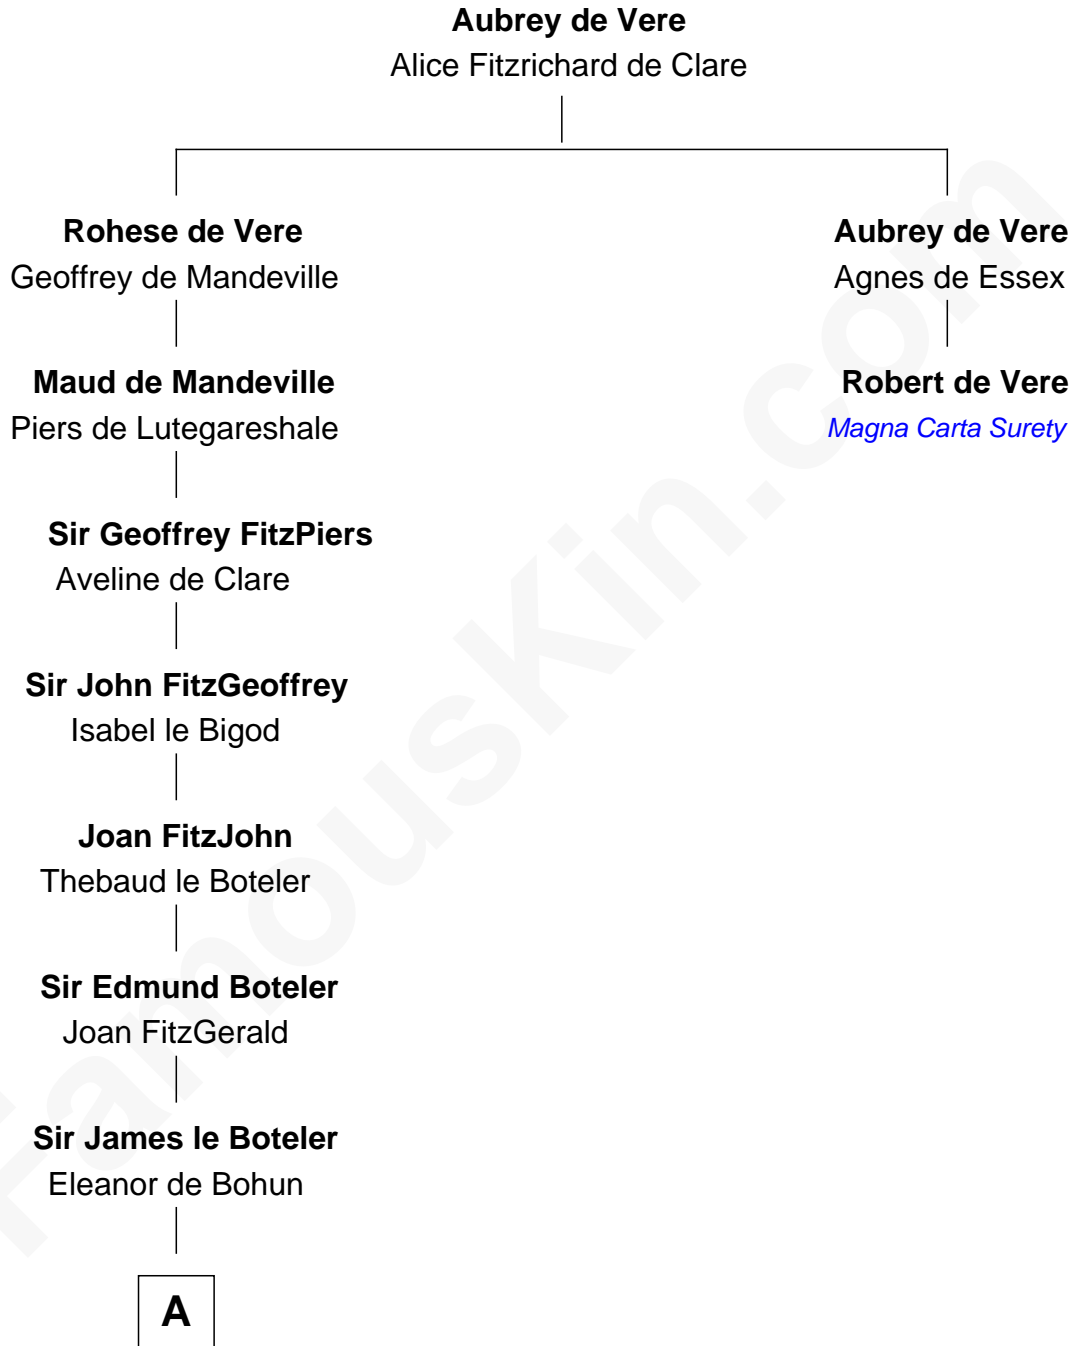

## Relationship Chart of

### Robert Treat Paine

Signer of the Declaration of Independence

1st cousin 20 times removed of

**Robert de Vere**

Magna Carta Surety

**A**

**Pernel le Boteler**

Sir Gilbert Talbot

**Elizabeth Talbot**

Sir Henry de Grey

**Margaret de Grey**

Sir John Darcy

**John Darcy**

Joan de Greystoke

**Richard Darcy**

Eleanor Scrope