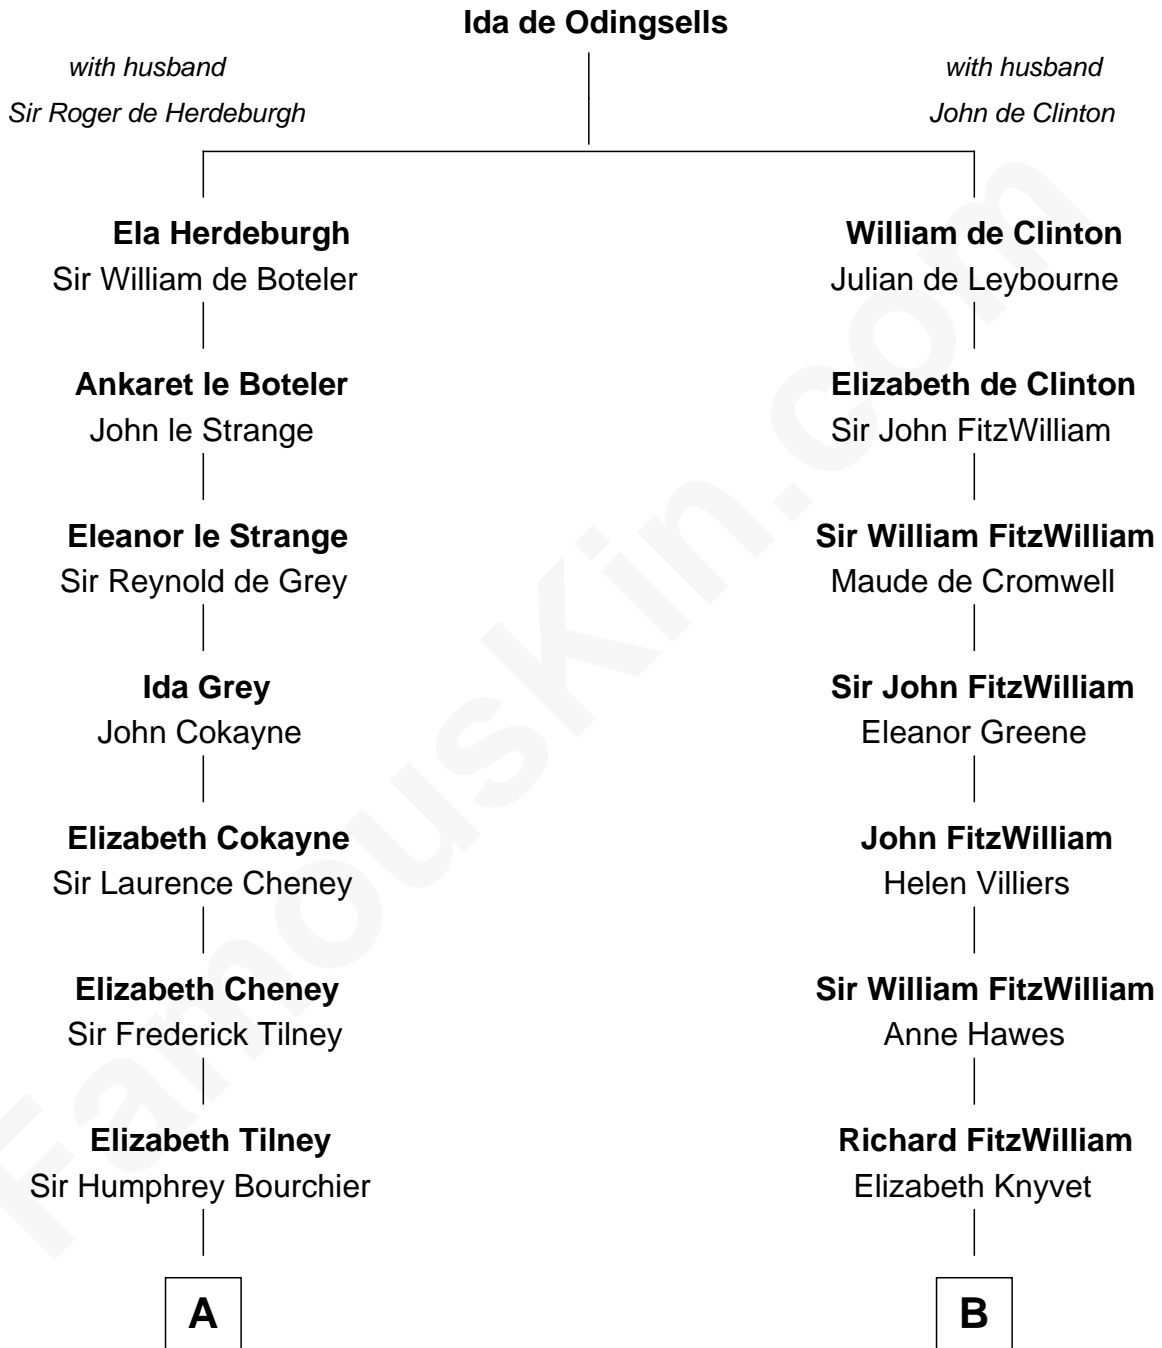

FamousKin.com

Relationship Chart of

Robert Treat Paine

Signer of the Declaration of Independence

16th cousin 2 times removed of

Franklin D. Roosevelt

32nd U.S. President

C

|
James Roosevelt

Sara Delano

|
Franklin D. Roosevelt

32nd U.S. President

FamousKin.com